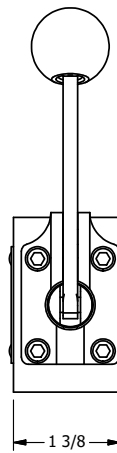

4

3

2

1

B

B

A

A

4

3

2

1

AAA
PRODUCTS
INTERNATIONAL

**AAA PRODUCTS
INTERNATIONAL**
7114 Harry Hines Blvd
Dallas, TX 75235

TITLE: 3/8" SIDE PORT, LEVER, 2 POS,
FRICTION POS, LEVER RTRN,
RED KNOB, 90D LEVER

DRAWING NO.:
DIM_HE3JR