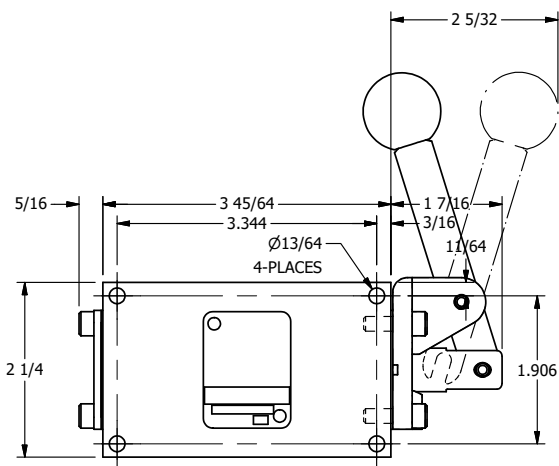

4

3

2

1

AAA
PRODUCTS
INTERNATIONAL

**AAA PRODUCTS
INTERNATIONAL**
7114 Harry Hines Blvd
Dallas, TX 75235

TITLE: 3/8" SIDE PORT, LEVER, 2 POS,
FRICTION POS, LEVER RTRN,
RED KNOB, 90D LEVER

DRAWING NO.:
DIM_HE3JR