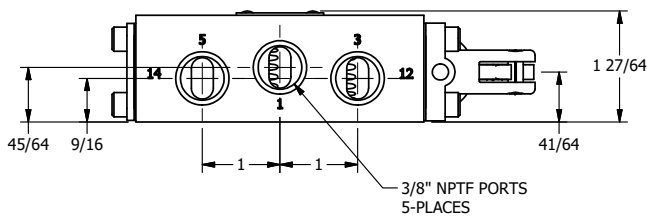

4

3

2

1

AAA
PRODUCTS
INTERNATIONAL

**AAA PRODUCTS
INTERNATIONAL**
7114 Harry Hines Blvd
Dallas, TX 75235

TITLE: 3/8" SIDE PORT, LEVER, 2 POS,
FRICTION POS, LEVER RTRN,
RED KNOB, 90D LEVER

DRAWING NO.:
DIM_HE3JR