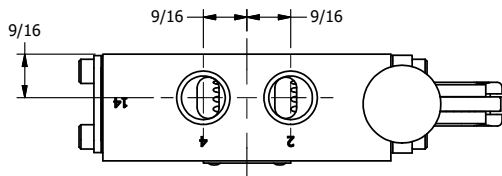

4

3

2

1

B

B

A

A

4

3

2

1

AAA
PRODUCTS
INTERNATIONAL

**AAA PRODUCTS
INTERNATIONAL**
7114 Harry Hines Blvd
Dallas, TX 75235

TITLE: 3/8" SIDE PORT, LEVER, 2 POS,
FRICTION POS, LEVER RTRN,
RED KNOB, 90D LEVER

DRAWING NO.:
DIM_HE3JR

THE INFORMATION CONTAINED WITHIN THIS DOCUMENT IS PROPRIETARY TO AAA PRODUCTS AND MAY NOT BE DISCLOSED WITHOUT PRIOR WRITTEN CONSENT