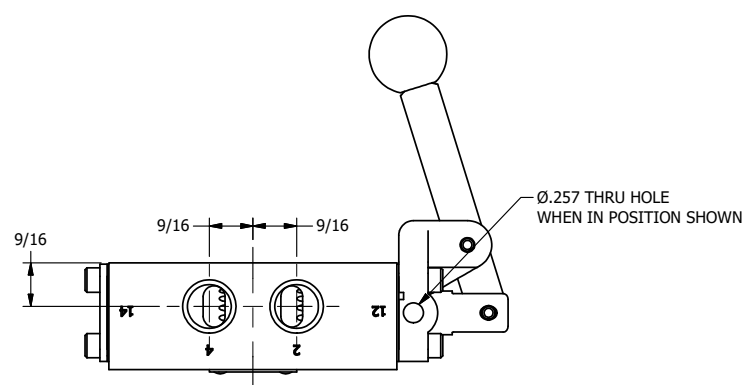

**AAA**  
PRODUCTS  
INTERNATIONAL

**AAA PRODUCTS  
INTERNATIONAL**  
7114 Harry Hines Blvd  
Dallas, TX 75235

TITLE: 3/8" SIDE PORT, LEVER, 2 POS,  
FRCTN POS, LVR RTN, RED KNOB,  
LOCKOUT C, 180D LVR

DRAWING NO.:  
DIM\_HE3JLOT