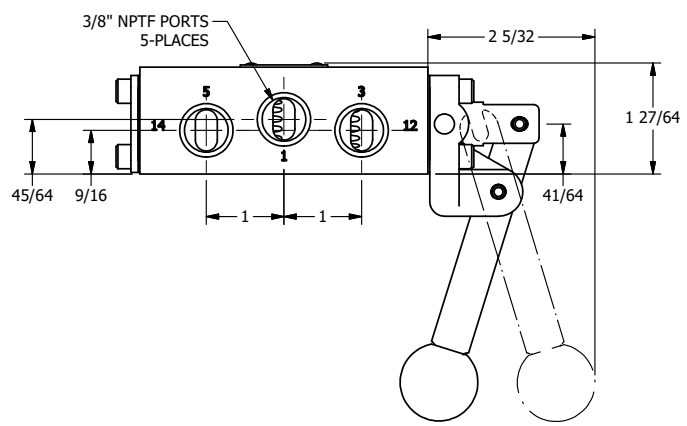

**AAA**  
PRODUCTS  
INTERNATIONAL

**AAA PRODUCTS  
INTERNATIONAL**  
7114 Harry Hines Blvd  
Dallas, TX 75235

TITLE: 3/8" SIDE PORT, LEVER, 2 POS,  
FRCTN POS, LVR RTN, RED KNOB,  
LOCKOUT C, 180D LVR

DRAWING NO.:  
DIM\_HE3JLOT