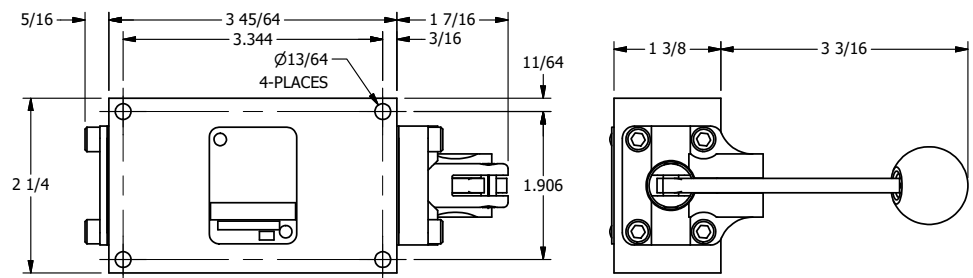

**AAA**  
PRODUCTS  
INTERNATIONAL

**AAA PRODUCTS  
INTERNATIONAL**  
7114 Harry Hines Blvd  
Dallas, TX 75235

TITLE: 3/8" SIDE PORT, LEVER, 2 POS,  
FRCTN POS, LVR RTN, RED KNOB,  
LOCKOUT C, 180D LVR

DRAWING NO.:  
DIM\_HE3JLOT