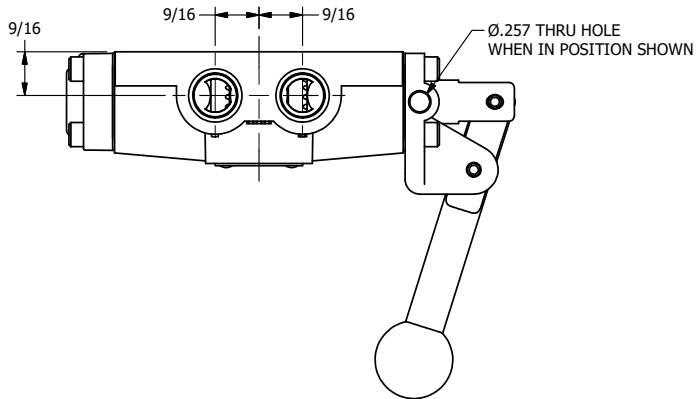

4

3

2

1

**AAA**  
PRODUCTS  
INTERNATIONAL

**AAA PRODUCTS  
INTERNATIONAL**  
7114 Harry Hines Blvd  
Dallas, TX 75235

TITLE: 3/8" SIDE PORT, LEVER, 2 POS,  
FRCTN POS, LVR RTRN, STAINLESS,  
RED KNOB, LOCKOUT C