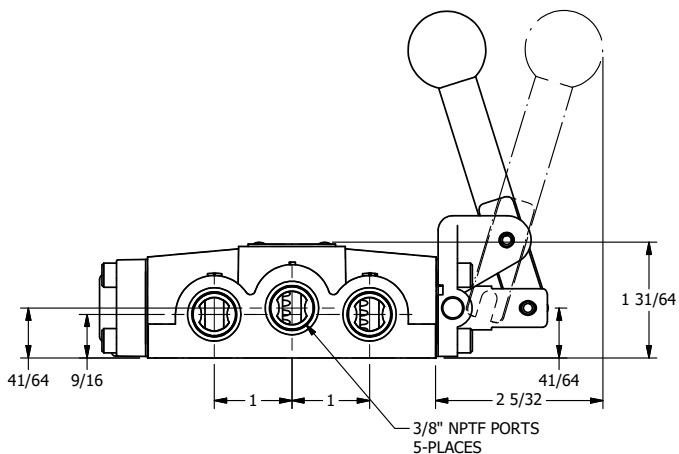

4

3

2

1

**AAA**  
PRODUCTS  
INTERNATIONAL

**AAA PRODUCTS  
INTERNATIONAL**  
7114 Harry Hines Blvd  
Dallas, TX 75235

TITLE: 3/8" SIDE PORT, LEVER, 2 POS,  
FRCTN POS, LVR RTRN, STAINLESS,  
RED KNOB, LOCKOUT C

DRAWING NO.:  
DIM\_HE3JLOSS

THE INFORMATION CONTAINED WITHIN THIS DOCUMENT IS PROPRIETARY TO AAA PRODUCTS AND MAY NOT BE DISCLOSED WITHOUT PRIOR WRITTEN CONSENT

4

3

2

1

B

B