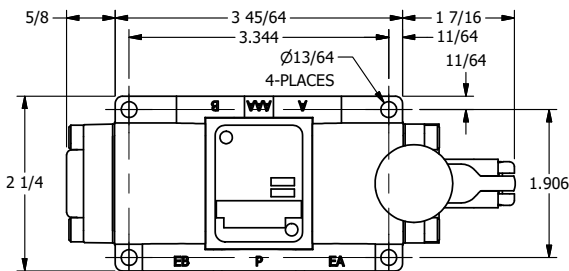

4

3

2

1

**AAA**  
PRODUCTS  
INTERNATIONAL

**AAA PRODUCTS  
INTERNATIONAL**  
7114 Harry Hines Blvd  
Dallas, TX 75235

TITLE: 3/8" SIDE PORT, LEVER, 2 POS,  
FRCTN POS, LVR RTRN, STAINLESS,  
RED KNOB, LOCKOUT C

DRAWING NO.:  
DIM\_HE3JLOSS

THE INFORMATION CONTAINED WITHIN THIS DOCUMENT IS PROPRIETARY TO AAA PRODUCTS AND MAY NOT BE DISCLOSED WITHOUT PRIOR WRITTEN CONSENT

4

3

2

1

B

B