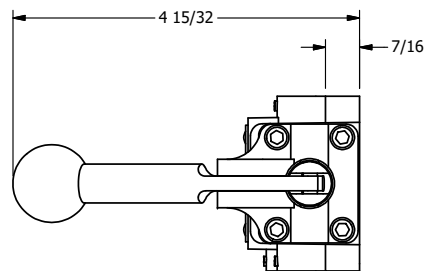

4

3

2

1

**AAA**  
PRODUCTS  
INTERNATIONAL

**AAA PRODUCTS  
INTERNATIONAL**  
7114 Harry Hines Blvd  
Dallas, TX 75235

TITLE: 3/8" SIDE PORT, LEVER, 2 POS,  
FRCTN POS, LVR RTRN, STAINLESS,  
RED KNOB, LOCKOUT C

DRAWING NO.:  
DIM\_HE3JLOSS

THE INFORMATION CONTAINED WITHIN THIS DOCUMENT IS PROPRIETARY TO AAA PRODUCTS AND MAY NOT BE DISCLOSED WITHOUT PRIOR WRITTEN CONSENT

4

3

2

1

B

B