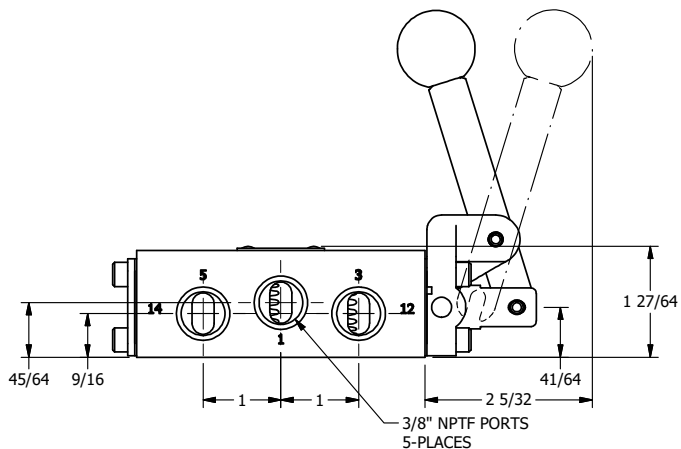

4

3

2

1

AAA
PRODUCTS
INTERNATIONAL

**AAA PRODUCTS
INTERNATIONAL**
7114 Harry Hines Blvd
Dallas, TX 75235

TITLE: 3/8" SIDE PORT, LEVER, 2 POS,
FRICTION POS, LEVER RTRN,
RED KNOB, LOCKOUT C

DRAWING NO.:
DIM_HE3JLO