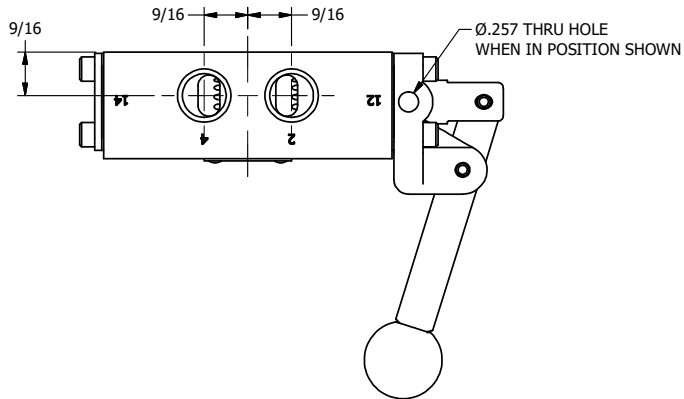

4

3

2

1

AAA
PRODUCTS
INTERNATIONAL

**AAA PRODUCTS
INTERNATIONAL**
7114 Harry Hines Blvd
Dallas, TX 75235

TITLE: 3/8" SIDE PORT, LEVER, 2 POS,
FRICTION POS, LEVER RTRN,
RED KNOB, LOCKOUT C

DRAWING NO.:
DIM_HE3JLO