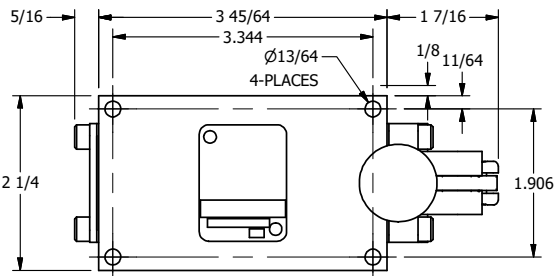

4

3

2

1

AAA
PRODUCTS
INTERNATIONAL

**AAA PRODUCTS
INTERNATIONAL**
7114 Harry Hines Blvd
Dallas, TX 75235

TITLE: 3/8" SIDE PORT, LEVER, 2 POS,
FRICTION POS, LEVER RTRN,
RED KNOB, LOCKOUT C

DRAWING NO.:
DIM_HE3JLO