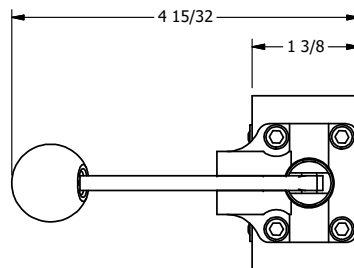

4

3

2

1

AAA
PRODUCTS
INTERNATIONAL

**AAA PRODUCTS
INTERNATIONAL**
7114 Harry Hines Blvd
Dallas, TX 75235

TITLE: 3/8" SIDE PORT, LEVER, 2 POS,
FRICTION POS, LEVER RTRN,
RED KNOB, LOCKOUT C

DRAWING NO.:
DIM_HE3JLO