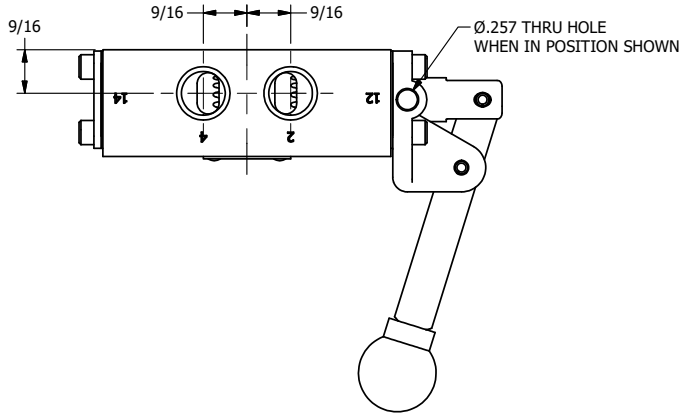

4

3

2

1

AAA
PRODUCTS
INTERNATIONAL

**AAA PRODUCTS
INTERNATIONAL**
7114 Harry Hines Blvd
Dallas, TX 75235

TITLE: 3/8" SIDE PORT, LEVER, 2 POS,
FRICTION POS, LEVER RTRN,
HVY DTY, LOCKOUT C

DRAWING NO.:
DIM_HE3HLO