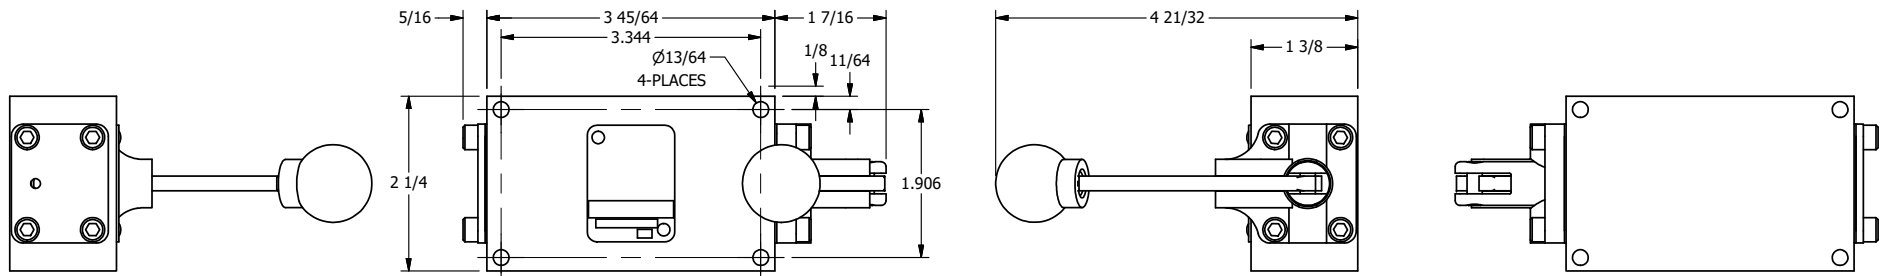

4

3

2

1

AAA
PRODUCTS
INTERNATIONAL

**AAA PRODUCTS
INTERNATIONAL**
7114 Harry Hines Blvd
Dallas, TX 75235

TITLE: 3/8" SIDE PORT, LEVER, 2 POS,
FRICTION POS, LEVER RTRN,
HVY DTY, LOCKOUT C

DRAWING NO.:
DIM_HE3HLO