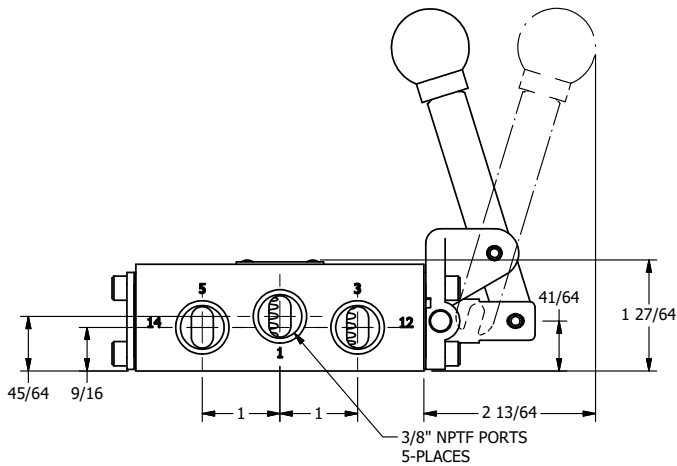

4

3

2

1

AAA
PRODUCTS
INTERNATIONAL

**AAA PRODUCTS
INTERNATIONAL**
7114 Harry Hines Blvd
Dallas, TX 75235

TITLE: 3/8" SIDE PORT, LEVER, 2 POS,
FRICTION POS, LEVER RTRN,
HVY DTY, LOCKOUT C

DRAWING NO.:
DIM_HE3HLO