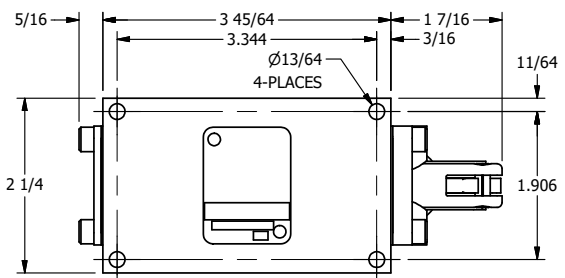

AAA
PRODUCTS
INTERNATIONAL
7114 Harry Hines Blvd
Dallas, TX 75235

TITLE: 3/8" SIDE PORT, LEVER, 2 POS,
FRCTN POS, LVR RTRN, HVY DTY,
RED KNOB, 180D LEVER

DRAWING NO.:
DIM_HE3HJT

THE INFORMATION CONTAINED WITHIN THIS DOCUMENT IS PROPRIETARY TO AAA PRODUCTS AND MAY NOT BE DISCLOSED WITHOUT PRIOR WRITTEN CONSENT