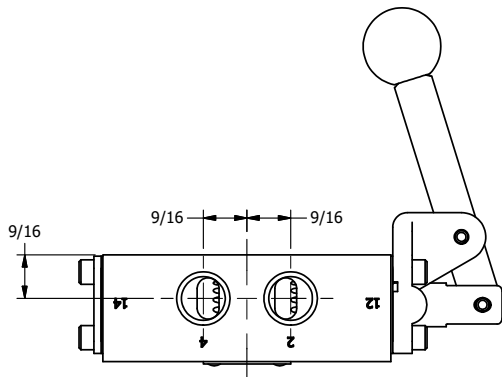

AAA
PRODUCTS
INTERNATIONAL
7114 Harry Hines Blvd
Dallas, TX 75235

TITLE: 3/8" SIDE PORT, LEVER, 2 POS,
FRCTN POS, LVR RTRN, HVY DTY,
RED KNOB, 180D LEVER

DRAWING NO.:
DIM_HE3HJT

THE INFORMATION CONTAINED WITHIN THIS DOCUMENT IS PROPRIETARY TO AAA PRODUCTS AND MAY NOT BE DISCLOSED WITHOUT PRIOR WRITTEN CONSENT