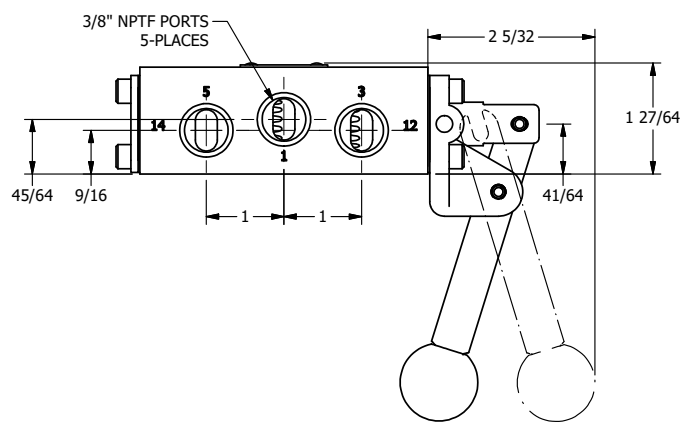

AAA
PRODUCTS
INTERNATIONAL
7114 Harry Hines Blvd
Dallas, TX 75235

TITLE: 3/8" SIDE PORT, LEVER, 2 POS,
FRCTN POS, LVR RTRN, HVY DTY,
RED KNOB, 180D LEVER

DRAWING NO.:
DIM_HE3HJT

THE INFORMATION CONTAINED WITHIN THIS DOCUMENT IS PROPRIETARY TO AAA PRODUCTS AND MAY NOT BE DISCLOSED WITHOUT PRIOR WRITTEN CONSENT