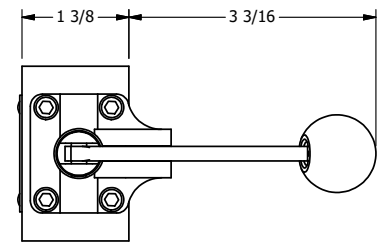

AAA
PRODUCTS
INTERNATIONAL
7114 Harry Hines Blvd
Dallas, TX 75235

TITLE: 3/8" SIDE PORT, LEVER, 2 POS,
FRCTN POS, LVR RTRN, HVY DTY,
RED KNOB, 180D LEVER

DRAWING NO.:
DIM_HE3HJT

THE INFORMATION CONTAINED WITHIN THIS DOCUMENT IS PROPRIETARY TO AAA PRODUCTS AND MAY NOT BE DISCLOSED WITHOUT PRIOR WRITTEN CONSENT