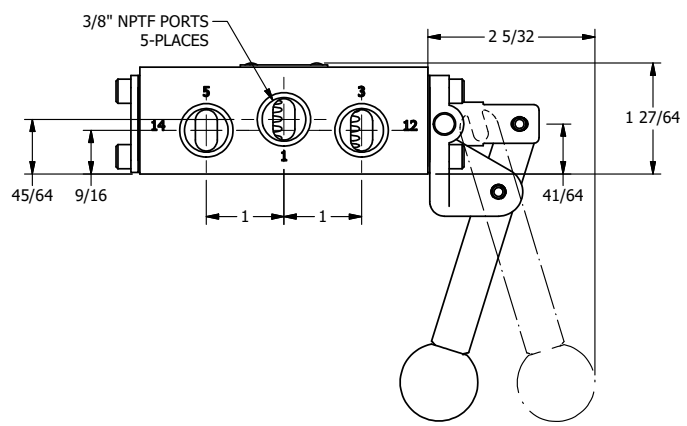

**AAA**  
PRODUCTS  
INTERNATIONAL

**AAA PRODUCTS INTERNATIONAL**  
7114 Harry Hines Blvd  
Dallas, TX 75235

TITLE: 3/8" SIDE PORT, LEVER, 2 POS,  
FRCTN POS, LVR RTN, HVY DTY,  
RED KNOB, LOCKOUT C, 180D LVR

DRAWING NO.:  
DIM\_HE3HJLOT

THE INFORMATION CONTAINED WITHIN THIS DOCUMENT IS PROPRIETARY TO AAA PRODUCTS AND MAY NOT BE DISCLOSED WITHOUT PRIOR WRITTEN CONSENT

4

3

2

1