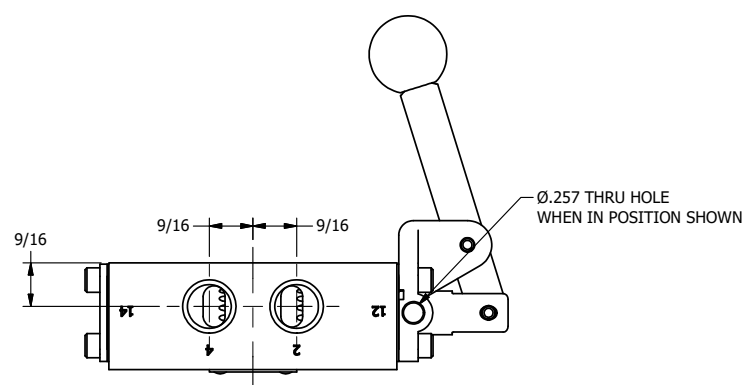

**AAA**  
PRODUCTS  
INTERNATIONAL

**AAA PRODUCTS INTERNATIONAL**  
7114 Harry Hines Blvd  
Dallas, TX 75235

TITLE: 3/8" SIDE PORT, LEVER, 2 POS,  
FRCTN POS, LVR RTN, HVY DTY,  
RED KNOB, LOCKOUT C, 180D LVR