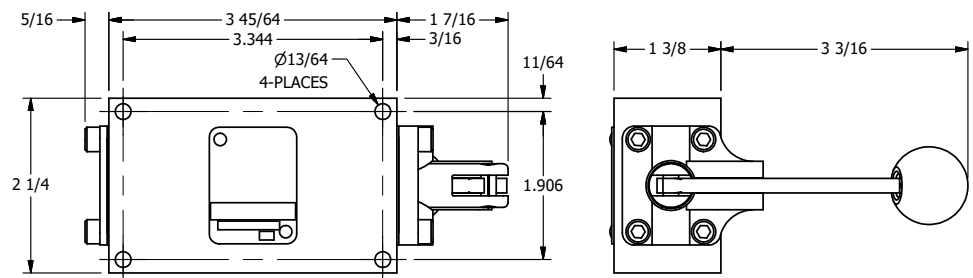

**AAA**  
PRODUCTS  
INTERNATIONAL

**AAA PRODUCTS INTERNATIONAL**  
7114 Harry Hines Blvd  
Dallas, TX 75235

TITLE: 3/8" SIDE PORT, LEVER, 2 POS,  
FRCTN POS, LVR RTN, HVY DTY,  
RED KNOB, LOCKOUT C, 180D LVR