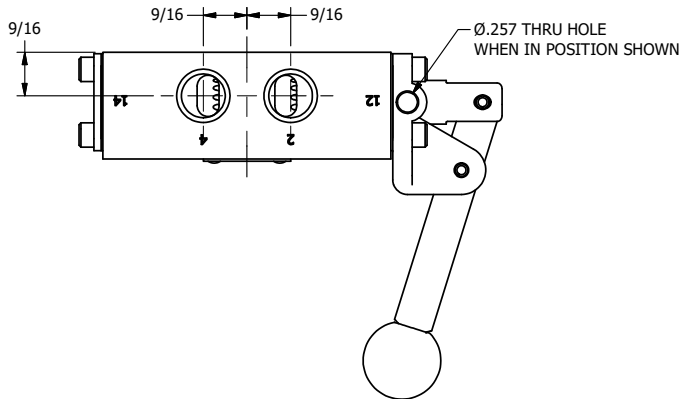

4

3

2

1

AAA
PRODUCTS
INTERNATIONAL
7114 Harry Hines Blvd
Dallas, TX 75235

TITLE: 3/8" SIDE PORT, LEVER, 2 POS,
FRCTN POS, LVR RTRN, HVY DTY,
RED KNOB, LOCKOUT C

DRAWING NO.:
DIM_HE3HJLO

THE INFORMATION CONTAINED WITHIN THIS DOCUMENT IS PROPRIETARY TO AAA PRODUCTS AND MAY NOT BE DISCLOSED WITHOUT PRIOR WRITTEN CONSENT