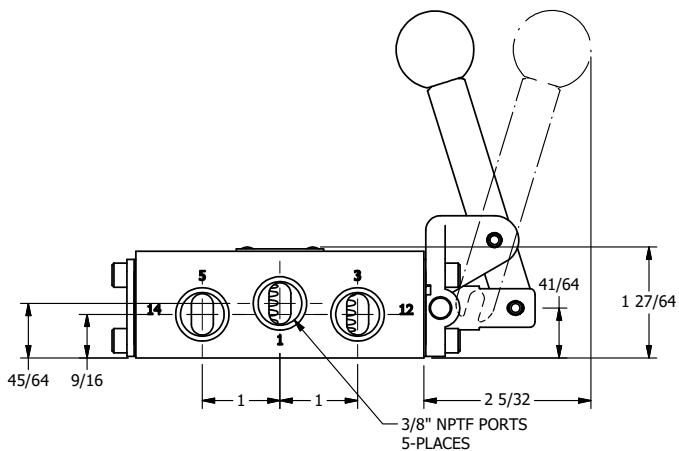

4

3

2

1

AAA
PRODUCTS
INTERNATIONAL
7114 Harry Hines Blvd
Dallas, TX 75235

TITLE: 3/8" SIDE PORT, LEVER, 2 POS,
FRCTN POS, LVR RTRN, HVY DTY,
RED KNOB, LOCKOUT C

DRAWING NO.:
DIM_HE3HJLO

THE INFORMATION CONTAINED WITHIN THIS DOCUMENT IS PROPRIETARY TO AAA PRODUCTS AND MAY NOT BE DISCLOSED WITHOUT PRIOR WRITTEN CONSENT