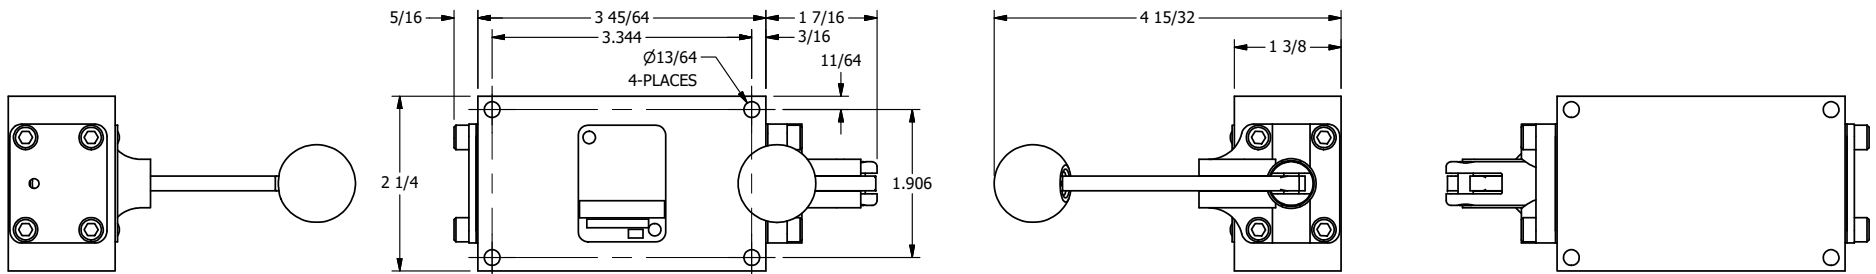

4

3

2

1

AAA
PRODUCTS
INTERNATIONAL
7114 Harry Hines Blvd
Dallas, TX 75235

TITLE: 3/8" SIDE PORT, LEVER, 2 POS,
FRCTN POS, LVR RTRN, HVY DTY,
RED KNOB, LOCKOUT C

DRAWING NO.:
DIM_HE3HJLO

THE INFORMATION CONTAINED WITHIN THIS DOCUMENT IS PROPRIETARY TO AAA PRODUCTS AND MAY NOT BE DISCLOSED WITHOUT PRIOR WRITTEN CONSENT