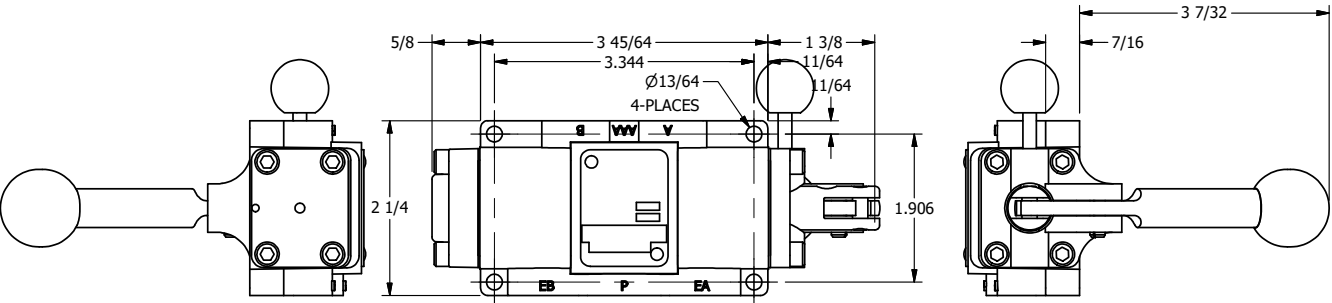

4

3

2

1

B

B

A

A

4

3

2

1

AAA
PRODUCTS
INTERNATIONAL

**AAA PRODUCTS
INTERNATIONAL**
7114 Harry Hines Blvd
Dallas, TX 75235

TITLE: 3/8" SIDE PORT, LEVER, 2 POS,
PINLOCK A & C, STAINLESS,
180D LVR

DRAWING NO.:
DIM_HE3ETSS

THE INFORMATION CONTAINED WITHIN THIS DOCUMENT IS PROPRIETARY TO AAA PRODUCTS AND MAY NOT BE DISCLOSED WITHOUT PRIOR WRITTEN CONSENT