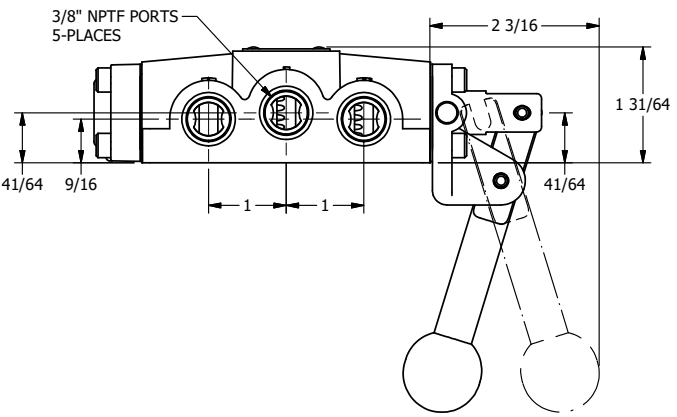

4

3

2

1

B

B

A

A

4

3

2

1

AAA
PRODUCTS
INTERNATIONAL

**AAA PRODUCTS
INTERNATIONAL**
7114 Harry Hines Blvd
Dallas, TX 75235

TITLE: 3/8" SIDE PORT, LEVER, 2 POS,
PINLOCK A & C, STAINLESS,
180D LVR

DRAWING NO.:
DIM_HE3ETSS

THE INFORMATION CONTAINED WITHIN THIS DOCUMENT IS PROPRIETARY TO AAA PRODUCTS AND MAY NOT BE DISCLOSED WITHOUT PRIOR WRITTEN CONSENT