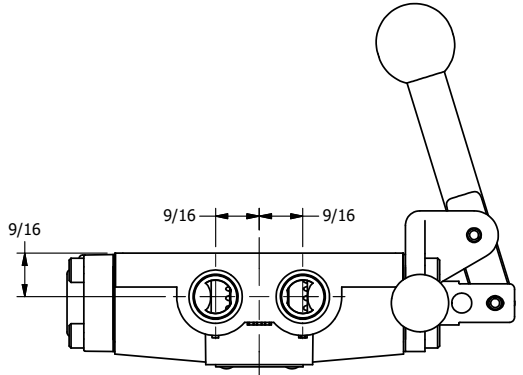

4

3

2

1

B

B

A

A

4

3

2

1

**AAA**  
PRODUCTS  
INTERNATIONAL

**AAA PRODUCTS  
INTERNATIONAL**  
7114 Harry Hines Blvd  
Dallas, TX 75235

TITLE: 3/8" SIDE PORT, LEVER, 2 POS,  
PINLOCK A & C, STAINLESS,  
180D LVR

DRAWING NO.:  
DIM\_HE3ETSS