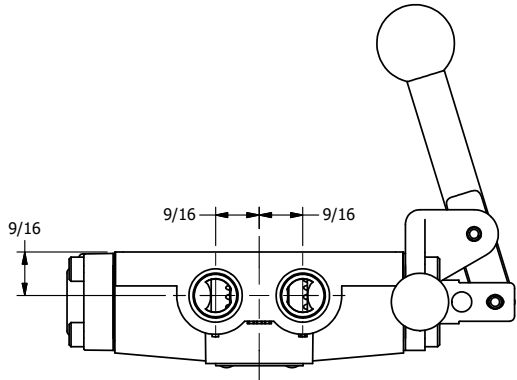

4

3

2

1

B

B

A

A

4

3

2

1

AAA
PRODUCTS
INTERNATIONAL

**AAA PRODUCTS
INTERNATIONAL**
7114 Harry Hines Blvd
Dallas, TX 75235

TITLE: 3/8" SIDE PORT, LEVER, 2 POS,
PINLOCK A & C, STAINLESS,
RED KNOB, 180D LVR

DRAWING NO.:
DIM_HE3EJTSS