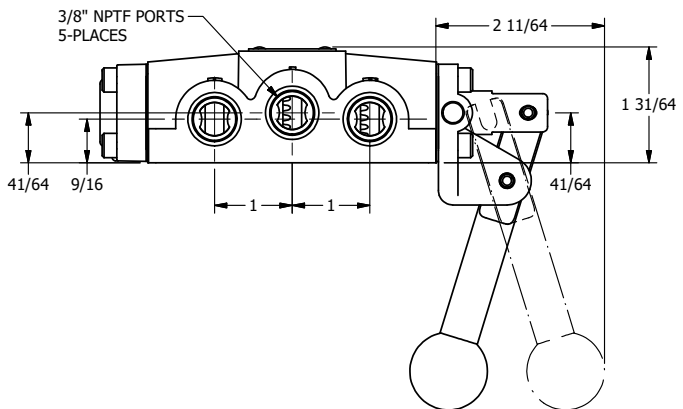

4

3

2

1

B

B

A

A

4

3

2

1

AAA
PRODUCTS
INTERNATIONAL

**AAA PRODUCTS
INTERNATIONAL**
7114 Harry Hines Blvd
Dallas, TX 75235

TITLE: 3/8" SIDE PORT, LEVER, 2 POS,
PINLOCK A & C, STAINLESS,
RED KNOB, 180D LVR

DRAWING NO.:
DIM_HE3EJTSS

THE INFORMATION CONTAINED WITHIN THIS DOCUMENT IS PROPRIETARY TO AAA PRODUCTS AND MAY NOT BE DISCLOSED WITHOUT PRIOR WRITTEN CONSENT