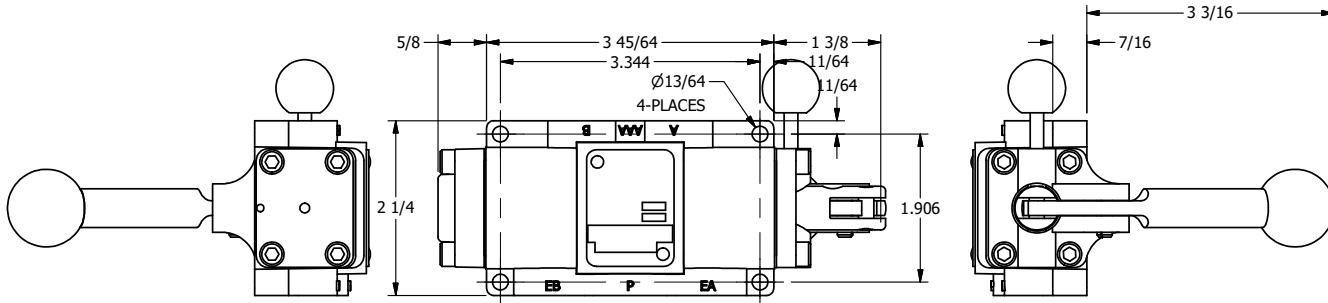

4

3

2

1

B

B

A

A

4

3

2

1

AAA
PRODUCTS
INTERNATIONAL

**AAA PRODUCTS
INTERNATIONAL**
7114 Harry Hines Blvd
Dallas, TX 75235

TITLE: 3/8" SIDE PORT, LEVER, 2 POS,
PINLOCK A & C, STAINLESS,
RED KNOB, 180D LVR

DRAWING NO.:
DIM_HE3EJTSS