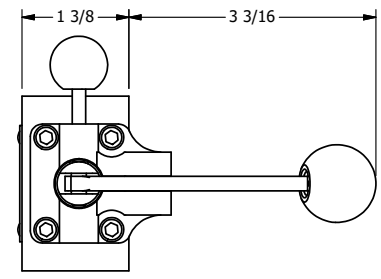

AAA
PRODUCTS
INTERNATIONAL

**AAA PRODUCTS
INTERNATIONAL**
7114 Harry Hines Blvd
Dallas, TX 75235

TITLE: 3/8" SIDE PORT, LEVER, 2 POS,
PINLOCK A & C, LEVER RTRN,
RED KNOB, 180D LEVER

DRAWING NO.:
DIM_HE3EJT