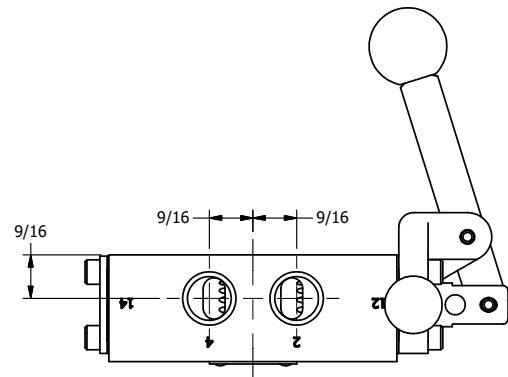

AAA
PRODUCTS
INTERNATIONAL

**AAA PRODUCTS
INTERNATIONAL**
7114 Harry Hines Blvd
Dallas, TX 75235

TITLE: 3/8" SIDE PORT, LEVER, 2 POS,
PINLOCK A & C, LEVER RTRN,
RED KNOB, 180D LEVER

DRAWING NO.:
DIM_HE3EJT