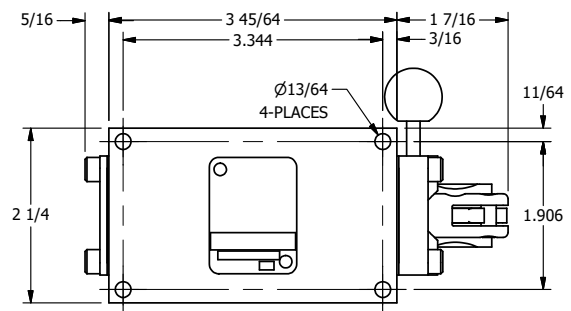

AAA
PRODUCTS
INTERNATIONAL

**AAA PRODUCTS
INTERNATIONAL**
7114 Harry Hines Blvd
Dallas, TX 75235

TITLE: 3/8" SIDE PORT, LEVER, 2 POS,
PINLOCK A & C, LEVER RTRN,
RED KNOB, 180D LEVER

DRAWING NO.:
DIM_HE3EJT