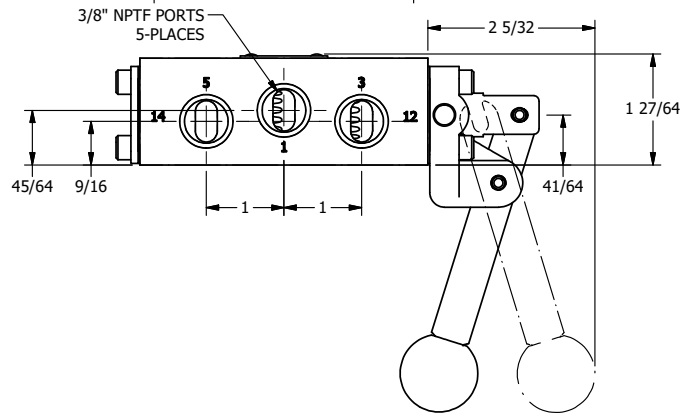

AAA
PRODUCTS
INTERNATIONAL

**AAA PRODUCTS
INTERNATIONAL**
7114 Harry Hines Blvd
Dallas, TX 75235

TITLE: 3/8" SIDE PORT, LEVER, 2 POS,
PINLOCK A & C, LEVER RTRN,
RED KNOB, 180D LEVER

DRAWING NO.:
DIM_HE3EJT