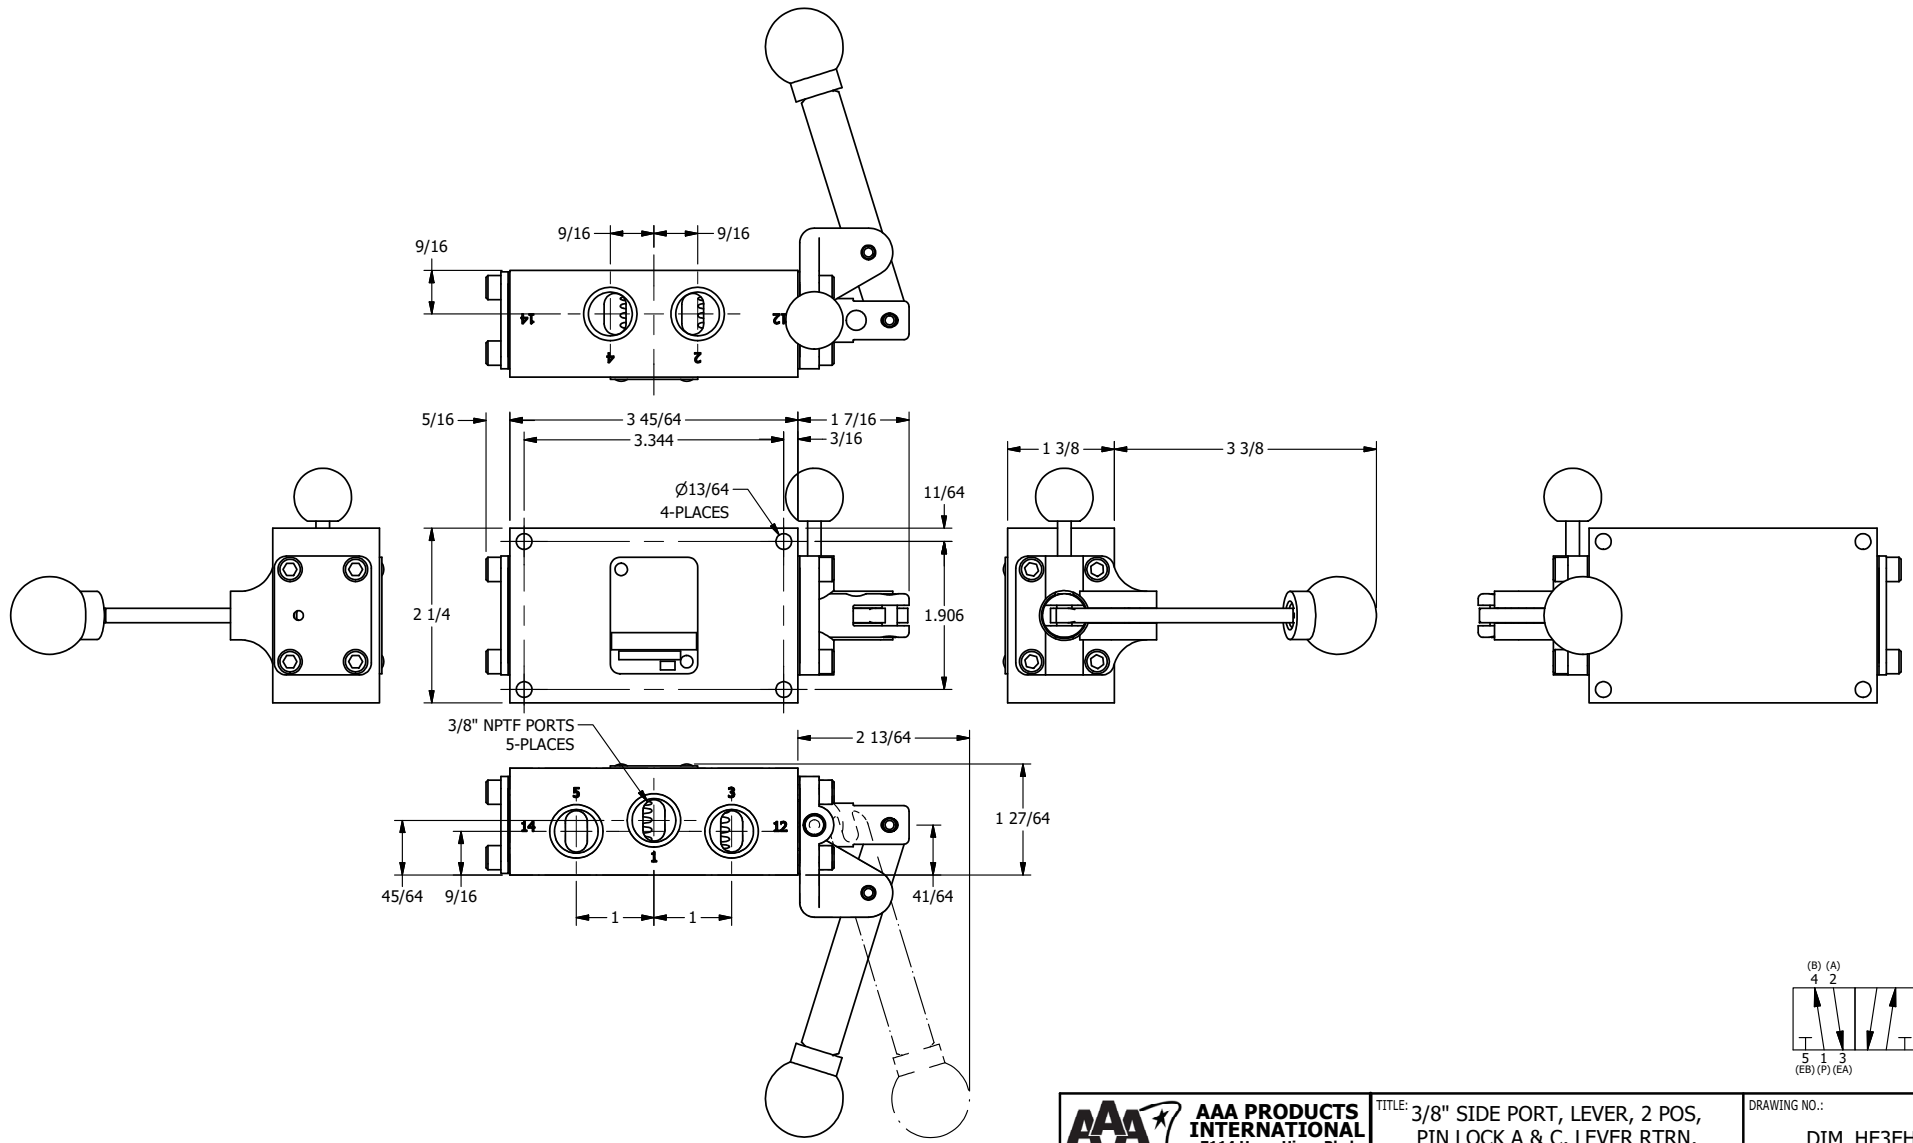

AAA
PRODUCTS
INTERNATIONAL

**AAA PRODUCTS
INTERNATIONAL**
7114 Harry Hines Blvd
Dallas, TX 75235

TITLE: 3/8" SIDE PORT, LEVER, 2 POS,
PIN LOCK A & C, LEVER RTRN,
HVY DTY, 180D LVR

DRAWING NO.:
DIM_HE3EHT