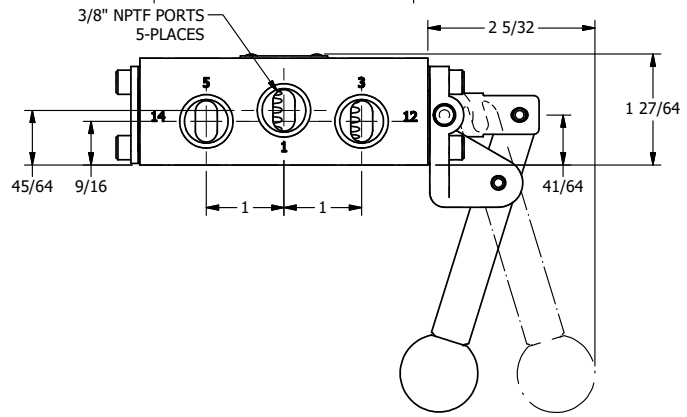

AAA
PRODUCTS
INTERNATIONAL

**AAA PRODUCTS
INTERNATIONAL**
7114 Harry Hines Blvd
Dallas, TX 75235

TITLE: 3/8" SIDE PORT, LEVER, 2 POS,
PIN LOCK A & C, LEVER RTRN,
HVY DTY, RED KNOB, 180D LVR

DRAWING NO.:
DIM_HE3EHJT