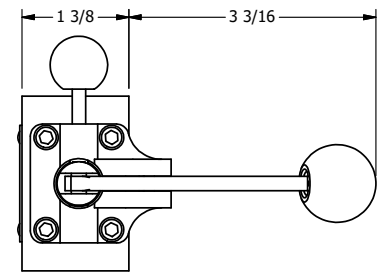

AAA
PRODUCTS
INTERNATIONAL

**AAA PRODUCTS
INTERNATIONAL**
7114 Harry Hines Blvd
Dallas, TX 75235

TITLE: 3/8" SIDE PORT, LEVER, 2 POS,
PIN LOCK A & C, LEVER RTRN,
HVY DTY, RED KNOB, 180D LVR

DRAWING NO.:
DIM_HE3EHJT