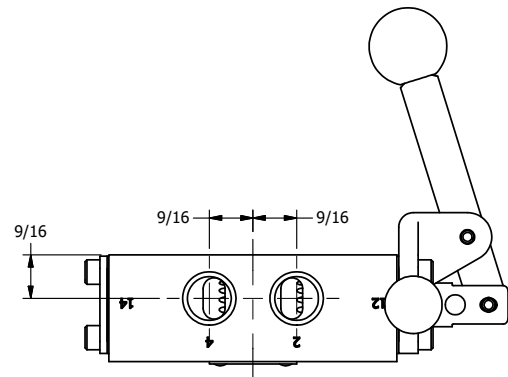

AAA
PRODUCTS
INTERNATIONAL

**AAA PRODUCTS
INTERNATIONAL**
7114 Harry Hines Blvd
Dallas, TX 75235

TITLE: 3/8" SIDE PORT, LEVER, 2 POS,
PIN LOCK A & C, LEVER RTRN,
HVY DTY, RED KNOB, 180D LVR

DRAWING NO.:
DIM_HE3EHJT