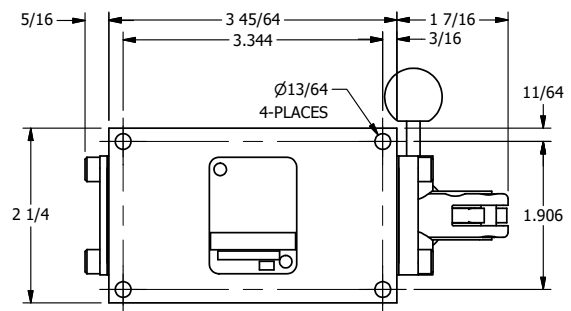

AAA
PRODUCTS
INTERNATIONAL

**AAA PRODUCTS
INTERNATIONAL**
7114 Harry Hines Blvd
Dallas, TX 75235

TITLE: 3/8" SIDE PORT, LEVER, 2 POS,
PIN LOCK A & C, LEVER RTRN,
HVY DTY, RED KNOB, 180D LVR

DRAWING NO.:
DIM_HE3EHJT