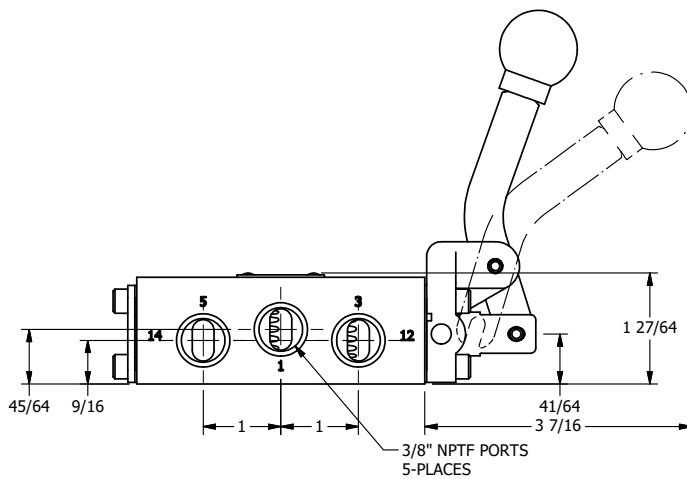

4

3

2

1

AAA
PRODUCTS
INTERNATIONAL

**AAA PRODUCTS
INTERNATIONAL**
7114 Harry Hines Blvd
Dallas, TX 75235

TITLE: 3/8" SIDE PORT, LEVER, 2 POS,
FRICTION POS, LEVER RTRN,
CRVD LVR, LOCKOUT C

DRAWING NO.:
DIM_HE3CLO