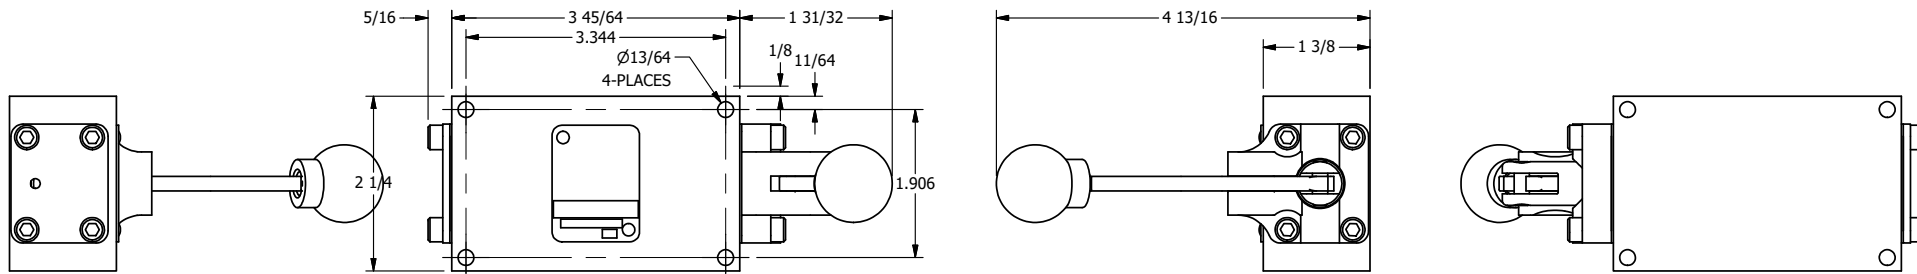

4

3

2

1

AAA
PRODUCTS
INTERNATIONAL

**AAA PRODUCTS
INTERNATIONAL**
7114 Harry Hines Blvd
Dallas, TX 75235

TITLE: 3/8" SIDE PORT, LEVER, 2 POS,
FRICTION POS, LEVER RTRN,
CRVD LVR, LOCKOUT C

DRAWING NO.:
DIM_HE3CLO