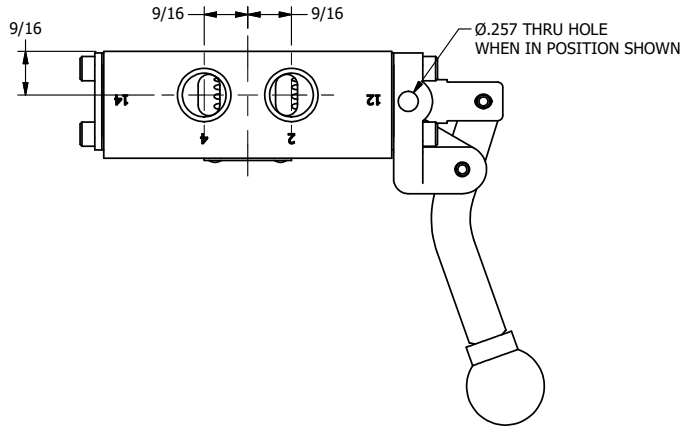

4

3

2

1

AAA
PRODUCTS
INTERNATIONAL

**AAA PRODUCTS
INTERNATIONAL**
7114 Harry Hines Blvd
Dallas, TX 75235

TITLE: 3/8" SIDE PORT, LEVER, 2 POS,
FRICTION POS, LEVER RTRN,
CRVD LVR, LOCKOUT C

DRAWING NO.:
DIM_HE3CLO