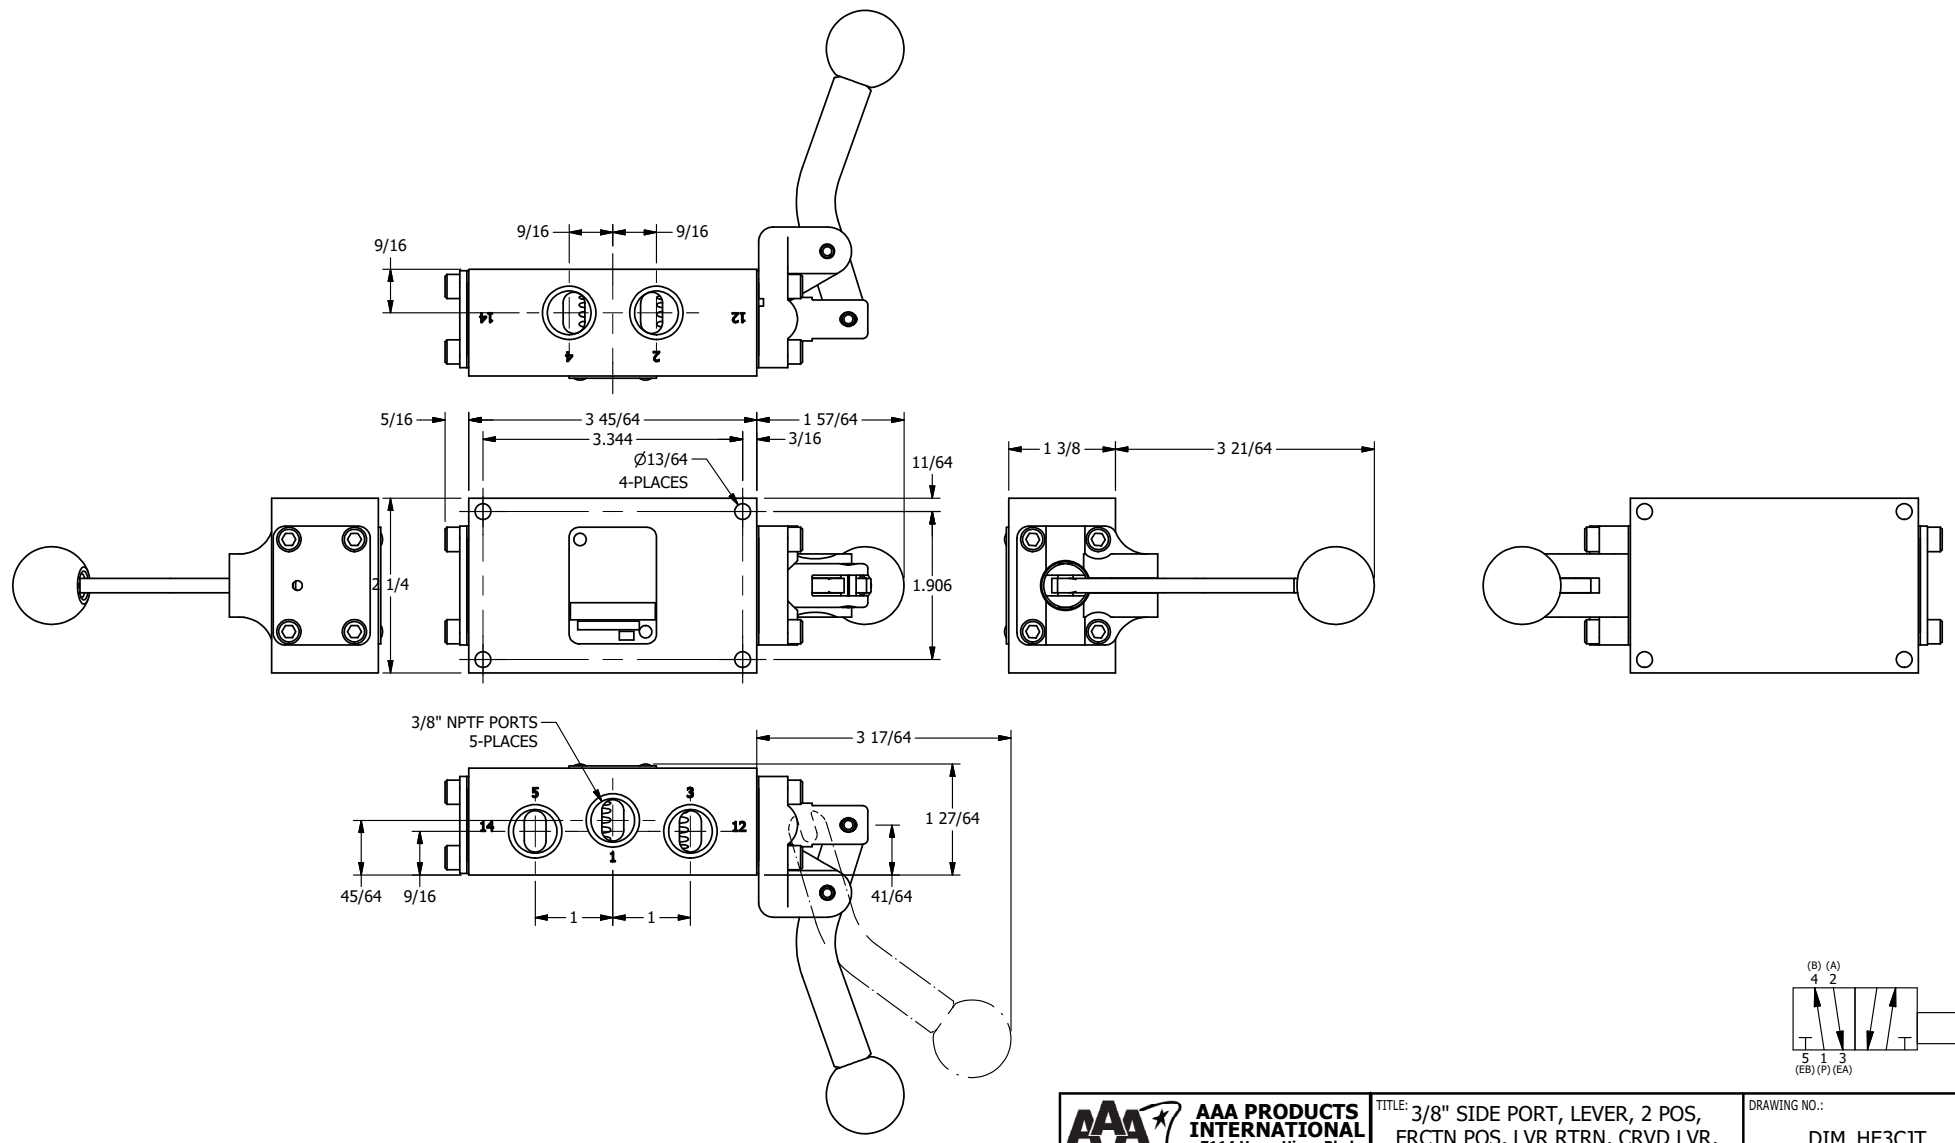

AAA
PRODUCTS
INTERNATIONAL

**AAA PRODUCTS
INTERNATIONAL**
7114 Harry Hines Blvd
Dallas, TX 75235

TITLE: 3/8" SIDE PORT, LEVER, 2 POS,
FRCTN POS, LVR RTRN, CRVD LVR,
RED KNOB, 180D LEVER

DRAWING NO.:
DIM_HE3CJT