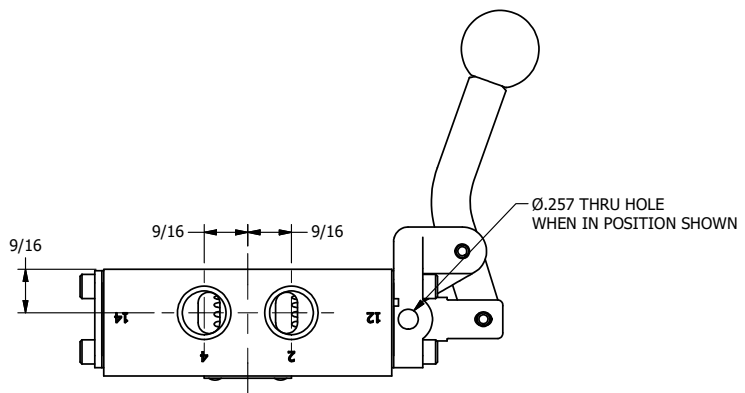

**AAA**  
PRODUCTS  
INTERNATIONAL

**AAA PRODUCTS  
INTERNATIONAL**  
7114 Harry Hines Blvd  
Dallas, TX 75235

TITLE: 3/8" SIDE PORT, LEVER, 2 POS,  
FRCTN POS, LVR RTRN, CRVD LVR,  
RED KNOB, LOCKOUT C, 180D LVR