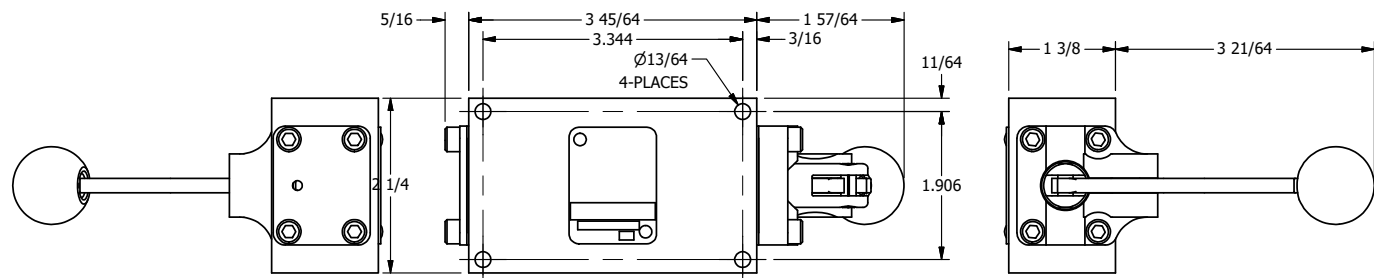

**AAA**  
PRODUCTS  
INTERNATIONAL

**AAA PRODUCTS  
INTERNATIONAL**  
7114 Harry Hines Blvd  
Dallas, TX 75235

TITLE: 3/8" SIDE PORT, LEVER, 2 POS,  
FRCTN POS, LVR RTRN, CRVD LVR,  
RED KNOB, LOCKOUT C, 180D LVR