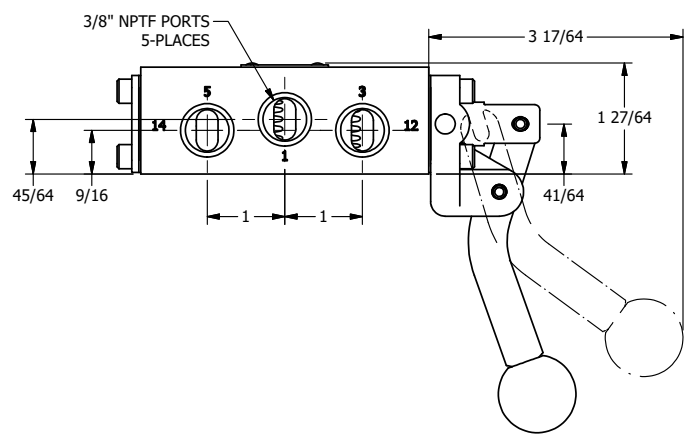

**AAA**  
PRODUCTS  
INTERNATIONAL

**AAA PRODUCTS  
INTERNATIONAL**  
7114 Harry Hines Blvd  
Dallas, TX 75235

TITLE: 3/8" SIDE PORT, LEVER, 2 POS,  
FRCTN POS, LVR RTRN, CRVD LVR,  
RED KNOB, LOCKOUT C, 180D LVR

DRAWING NO.:  
DIM\_HE3CJLOT

THE INFORMATION CONTAINED WITHIN THIS DOCUMENT IS PROPRIETARY TO AAA PRODUCTS AND MAY NOT BE DISCLOSED WITHOUT PRIOR WRITTEN CONSENT

4

3

2

1