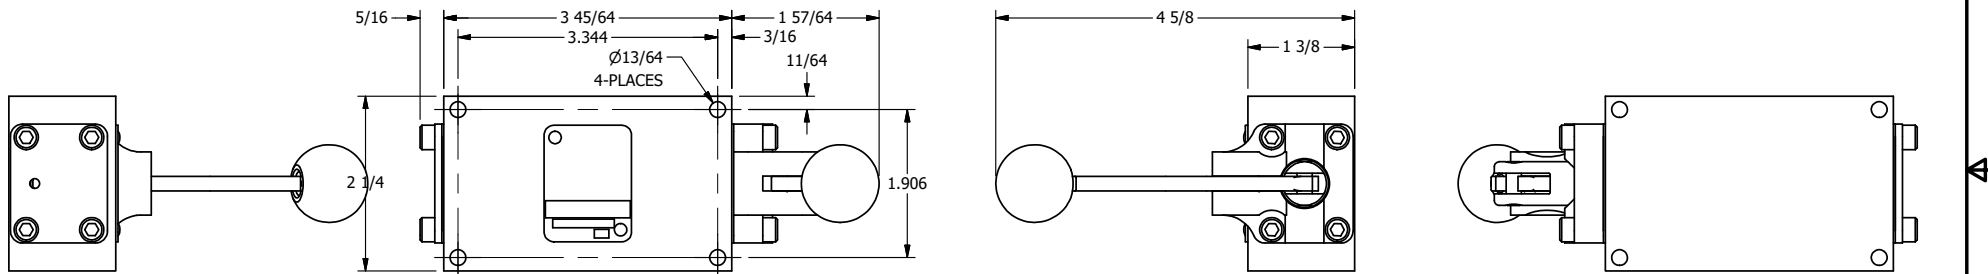

4

3

2

1

**AAA**  
PRODUCTS  
INTERNATIONAL

**AAA PRODUCTS  
INTERNATIONAL**  
7114 Harry Hines Blvd  
Dallas, TX 75235

TITLE: 3/8" SIDE PORT, LEVER, 2 POS,  
FRCTN POS, LVR RTRN, CRVD LVR,  
RED KNOB, LOCKOUT C

DRAWING NO.:  
DIM\_HE3CJLO

4

3

2

1

THE INFORMATION CONTAINED WITHIN THIS DOCUMENT IS PROPRIETARY TO AAA PRODUCTS AND MAY NOT BE DISCLOSED WITHOUT PRIOR WRITTEN CONSENT