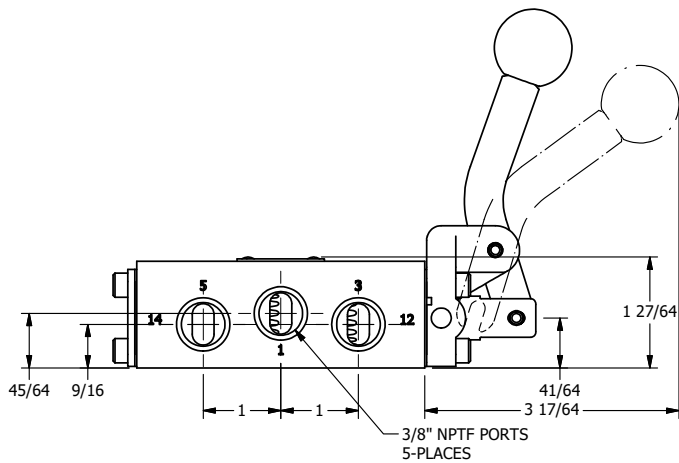

4

3

2

1

**AAA**  
PRODUCTS  
INTERNATIONAL

**AAA PRODUCTS  
INTERNATIONAL**  
7114 Harry Hines Blvd  
Dallas, TX 75235

TITLE: 3/8" SIDE PORT, LEVER, 2 POS,  
FRCTN POS, LVR RTRN, CRVD LVR,  
RED KNOB, LOCKOUT C

DRAWING NO.:  
DIM\_HE3CJLO

4

3

2

1

THE INFORMATION CONTAINED WITHIN THIS DOCUMENT IS PROPRIETARY TO AAA PRODUCTS AND MAY NOT BE DISCLOSED WITHOUT PRIOR WRITTEN CONSENT