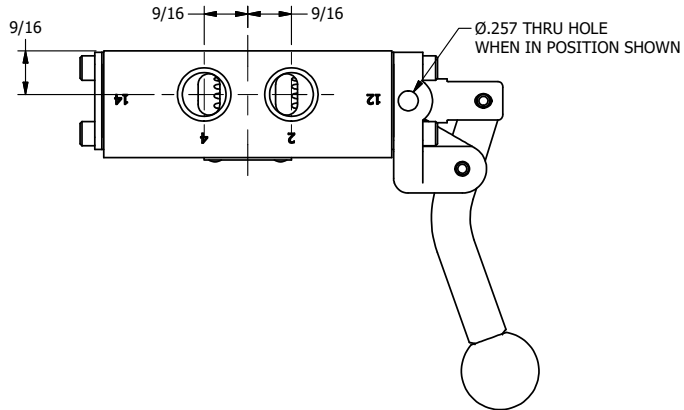

4

3

2

1

**AAA**  
PRODUCTS  
INTERNATIONAL

**AAA PRODUCTS  
INTERNATIONAL**  
7114 Harry Hines Blvd  
Dallas, TX 75235

TITLE: 3/8" SIDE PORT, LEVER, 2 POS,  
FRCTN POS, LVR RTRN, CRVD LVR,  
RED KNOB, LOCKOUT C

DRAWING NO.:  
DIM\_HE3CJLO

4

3

2

1

THE INFORMATION CONTAINED WITHIN THIS DOCUMENT IS PROPRIETARY TO AAA PRODUCTS AND MAY NOT BE DISCLOSED WITHOUT PRIOR WRITTEN CONSENT