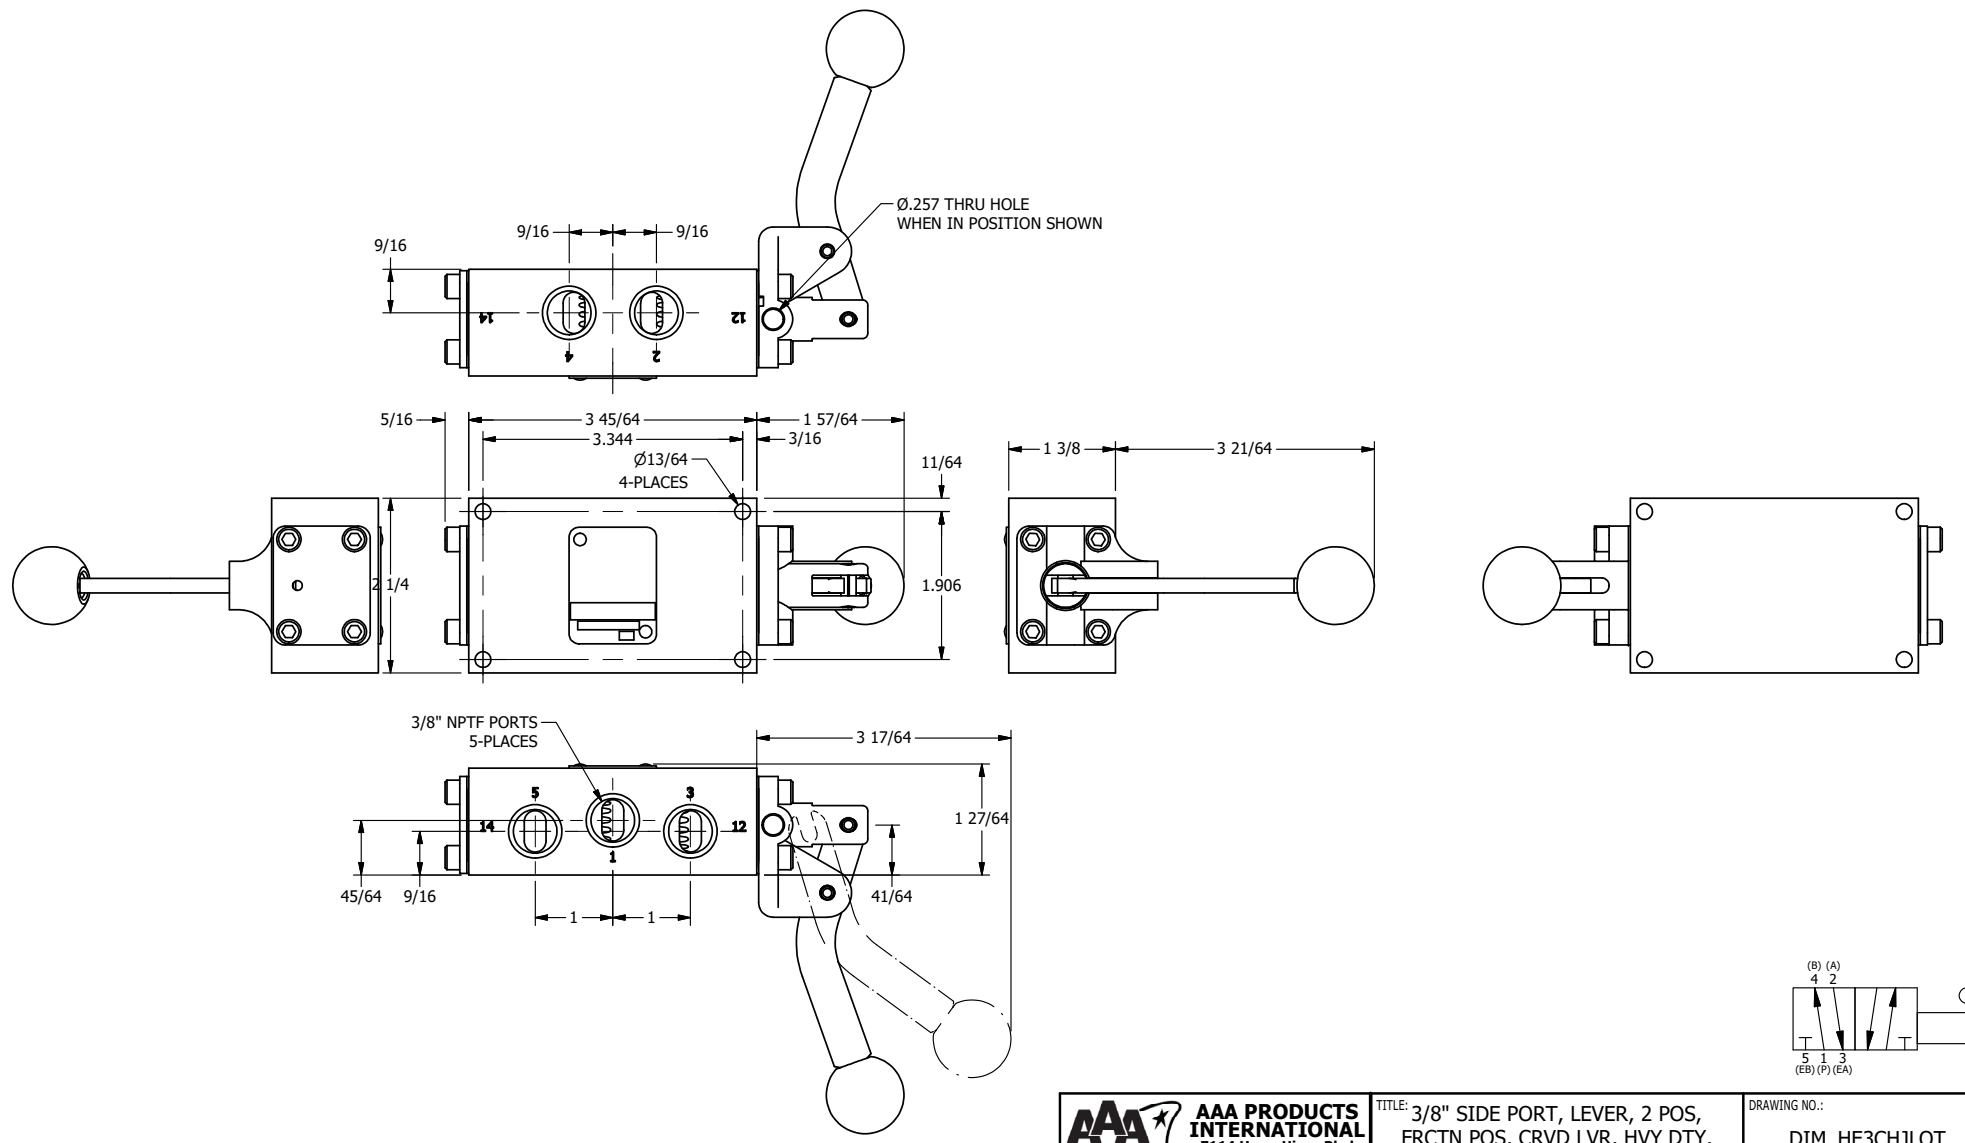

4

3

2

1

AAA
PRODUCTS
INTERNATIONAL

**AAA PRODUCTS
INTERNATIONAL**
7114 Harry Hines Blvd
Dallas, TX 75235

TITLE: 3/8" SIDE PORT, LEVER, 2 POS,
FRCTN POS, CRVD LVR, HVY DTY,
RED KNOB, LOCKOUT C, 180D LVR

DRAWING NO.:
DIM_HE3CHJLOT