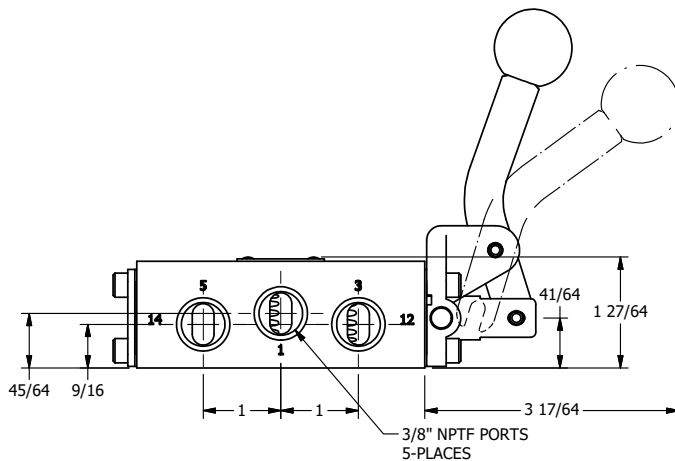

4

3

2

1

AAA
PRODUCTS
INTERNATIONAL

**AAA PRODUCTS
INTERNATIONAL**
7114 Harry Hines Blvd
Dallas, TX 75235

TITLE: 3/8" SIDE PORT, LEVER, 2 POS,
FRCTN POS, LVR RTRN, CRVD LVR,
HVY DTY, RED KNOB, LOCKOUT C

DRAWING NO.:
DIM_HE3CHJLO