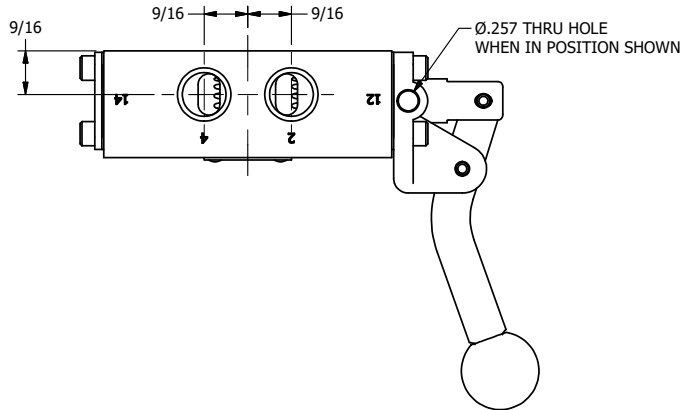

4

3

2

1

AAA
PRODUCTS
INTERNATIONAL

**AAA PRODUCTS
INTERNATIONAL**
7114 Harry Hines Blvd
Dallas, TX 75235

TITLE: 3/8" SIDE PORT, LEVER, 2 POS,
FRCTN POS, LVR RTRN, CRVD LVR,
HVY DTY, RED KNOB, LOCKOUT C

DRAWING NO.:
DIM_HE3CHJLO