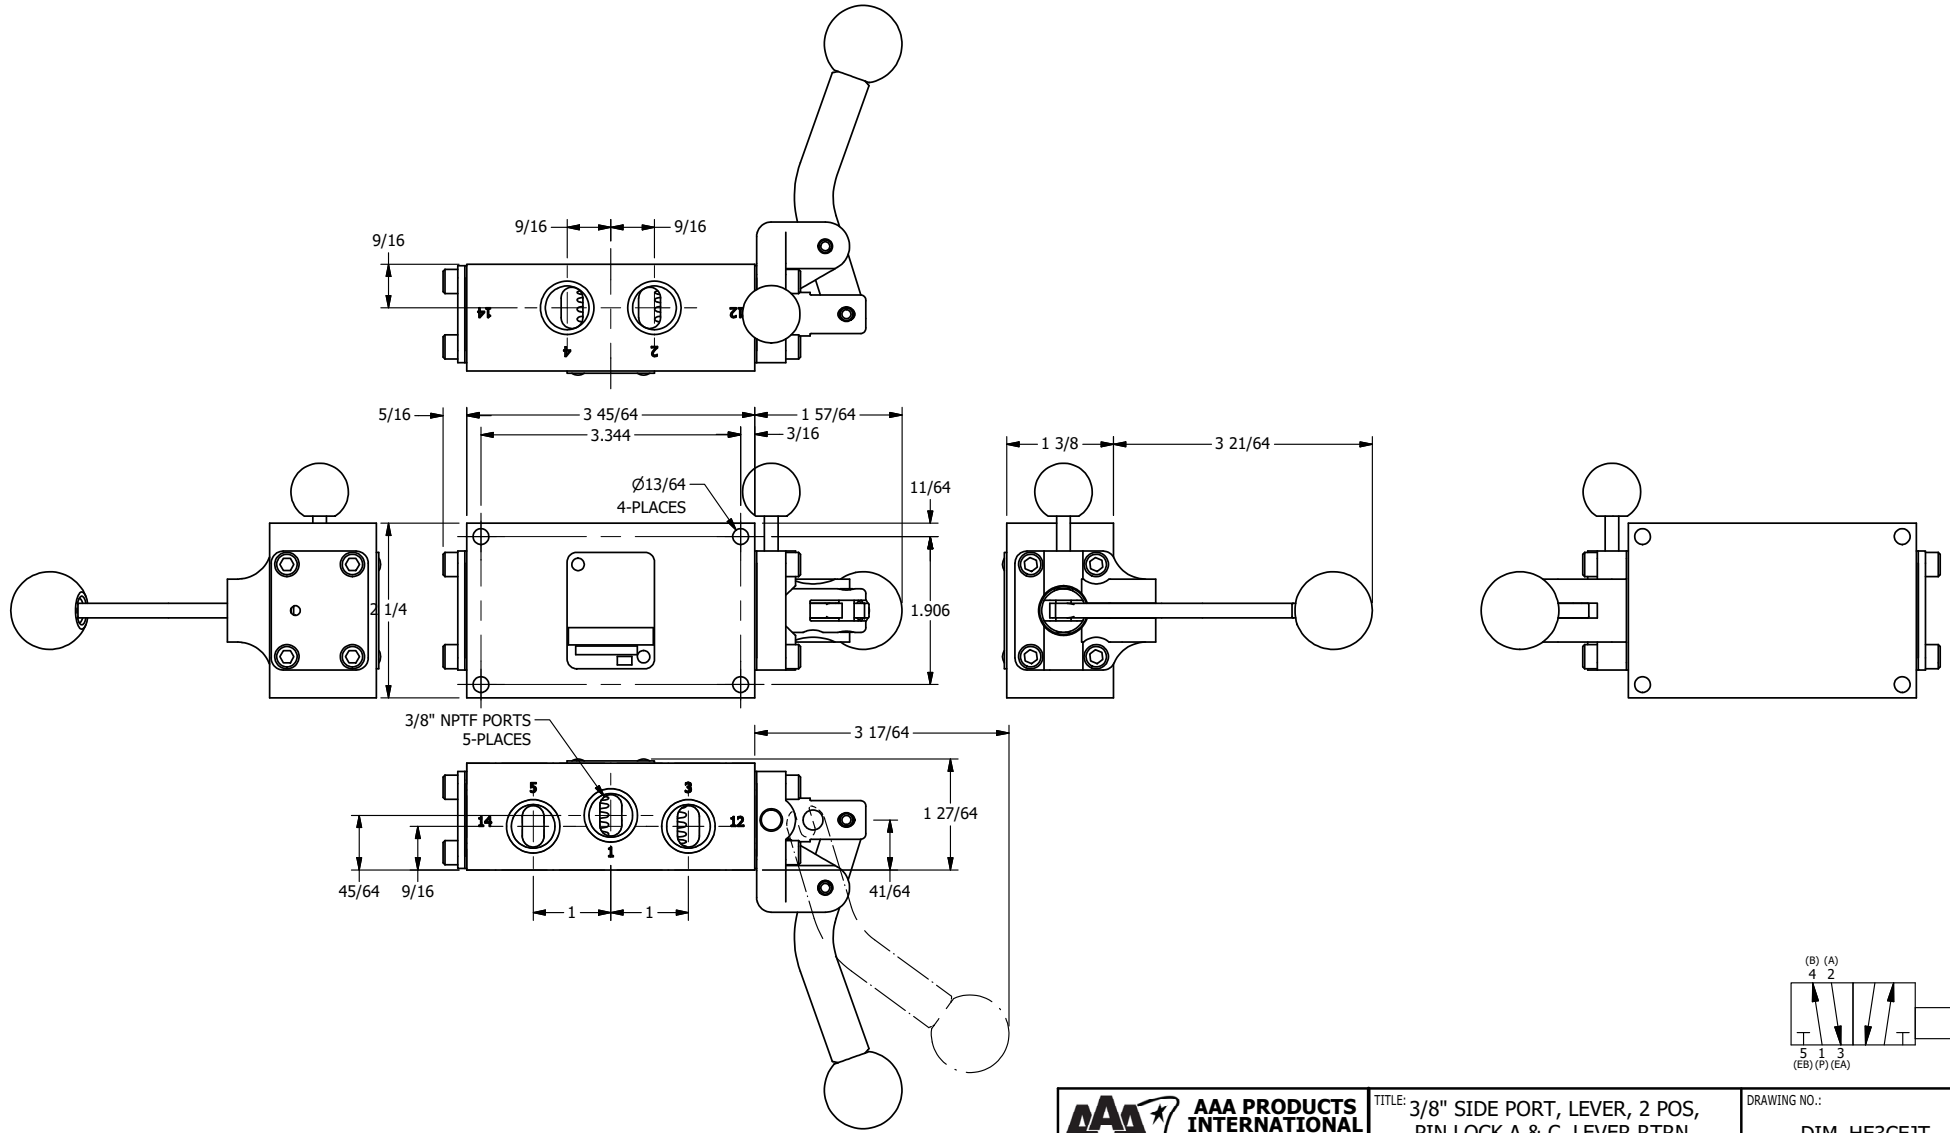

AAA
PRODUCTS
INTERNATIONAL

AAA PRODUCTS INTERNATIONAL
7114 Harry Hines Blvd
Dallas, TX 75235

TITLE: $3/8"$ SIDE PORT, LEVER, 2 POS,
PIN LOCK A & C, LEVER RTRN,
CRVD LVR, RED KNOB, 180D LEVER

DRAWING NO.:
DIM_HE3CEJT