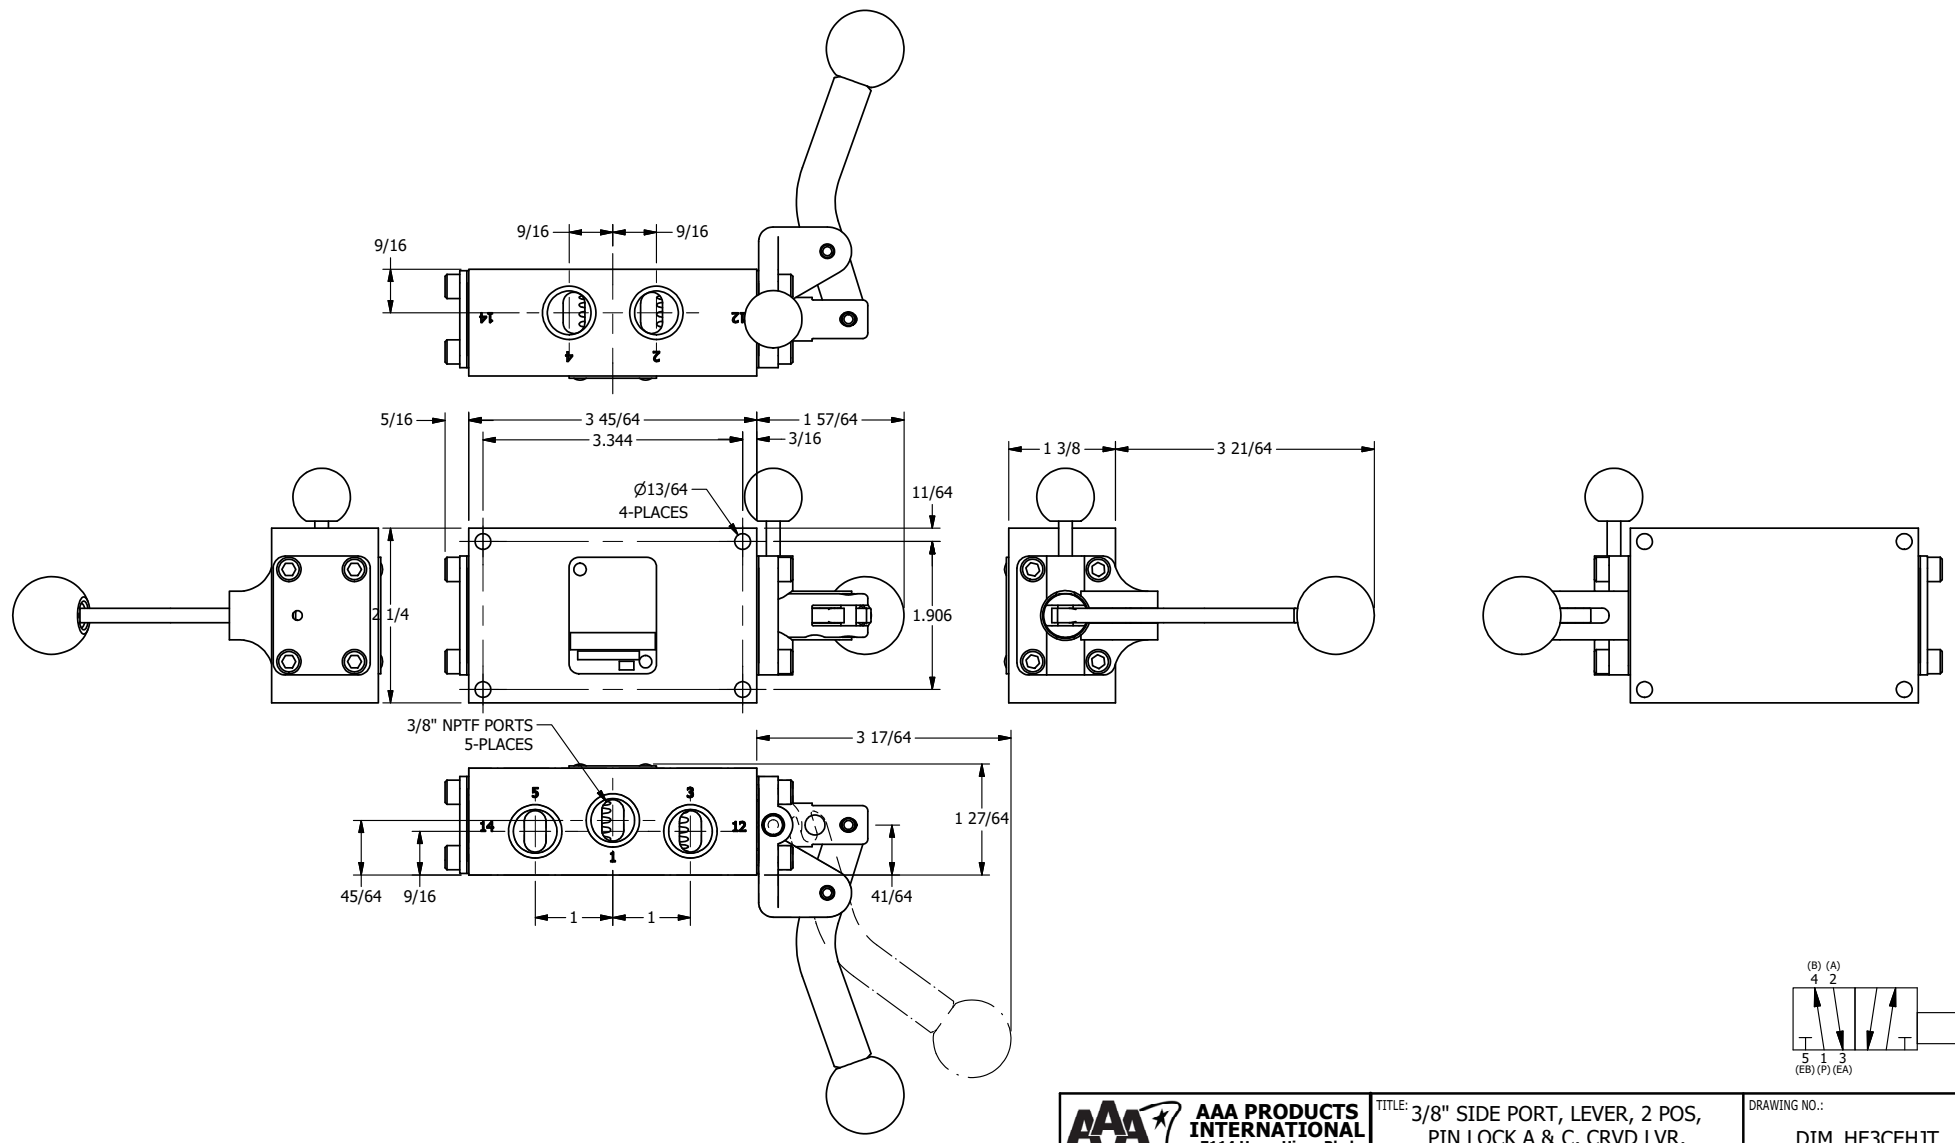

AAA
PRODUCTS
INTERNATIONAL

**AAA PRODUCTS
INTERNATIONAL**
7114 Harry Hines Blvd
Dallas, TX 75235

TITLE: 3/8" SIDE PORT, LEVER, 2 POS,
PIN LOCK A & C, CRVD LVR,
HVY DTY, RED KNOB, 180D LVR

DRAWING NO.:
DIM_HE3CEHJT