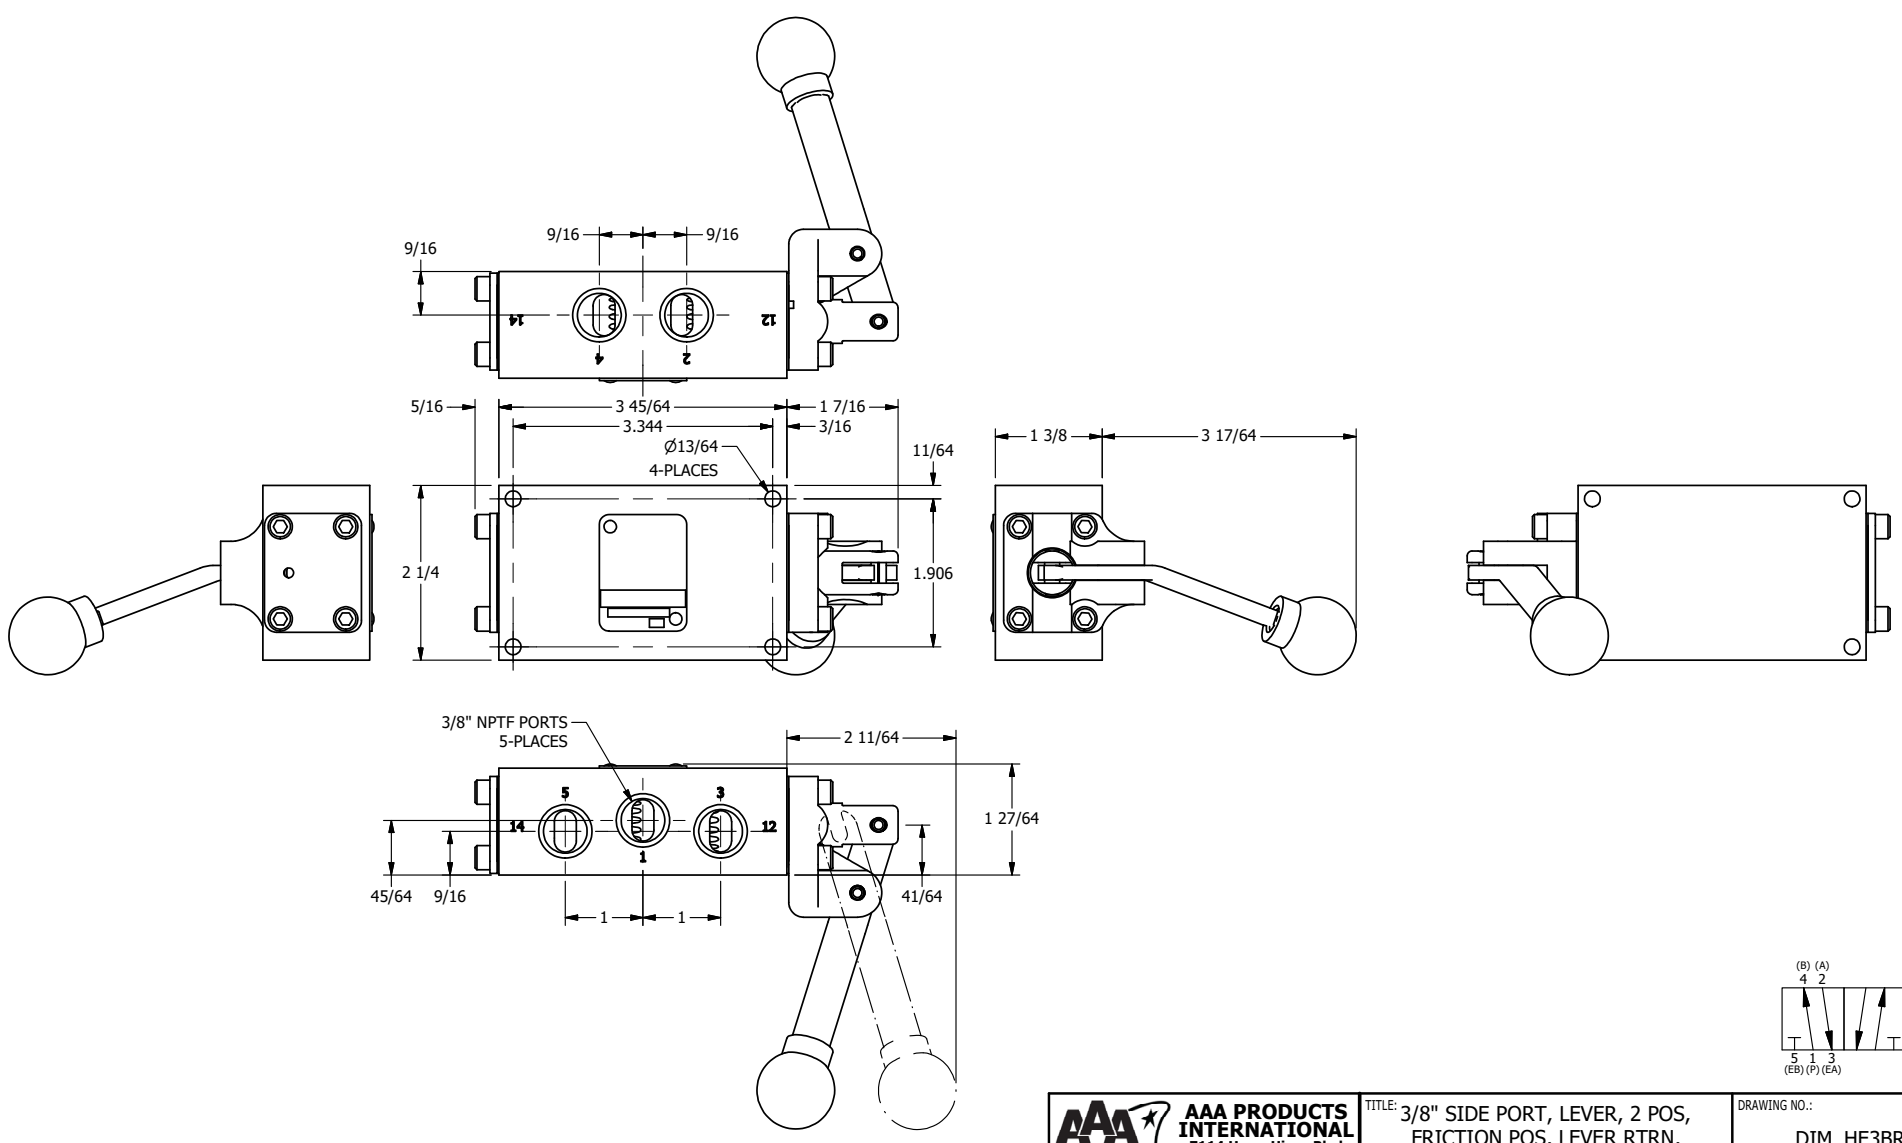

4

3

2

1

B

B

A

A

**AAA**  
PRODUCTS  
INTERNATIONAL

**AAA PRODUCTS INTERNATIONAL**  
7114 Harry Hines Blvd  
Dallas, TX 75235

TITLE: 3/8" SIDE PORT, LEVER, 2 POS,  
FRICTION POS, LEVER RTRN,  
LVR BENT RIGHT, 180D LEVER

DRAWING NO.:  
DIM\_HE3BRT

THE INFORMATION CONTAINED WITHIN THIS DOCUMENT IS PROPRIETARY TO AAA PRODUCTS AND MAY NOT BE DISCLOSED WITHOUT PRIOR WRITTEN CONSENT

4

3

2

1