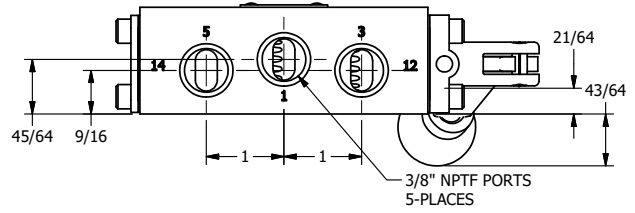

4

3

2

1

AAA
PRODUCTS
INTERNATIONAL

**AAA PRODUCTS
INTERNATIONAL**
7114 Harry Hines Blvd
Dallas, TX 75235

TITLE: 3/8" SIDE PORT, LEVER, 2 POS,
FRICTION POS, LEVER RTRN,
LVR BENT RGHT, 90D LEVER

DRAWING NO.:
DIM_HE3BRR