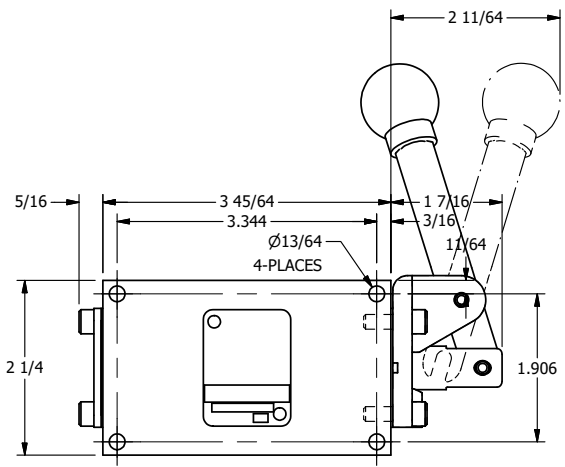

4

3

2

1

AAA
PRODUCTS
INTERNATIONAL

**AAA PRODUCTS
INTERNATIONAL**
7114 Harry Hines Blvd
Dallas, TX 75235

TITLE: 3/8" SIDE PORT, LEVER, 2 POS,
FRICTION POS, LEVER RTRN,
LVR BENT RGHT, 90D LEVER

DRAWING NO.:
DIM_HE3BRR