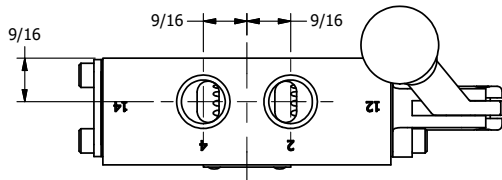

4

3

2

1

AAA
PRODUCTS
INTERNATIONAL

**AAA PRODUCTS
INTERNATIONAL**
7114 Harry Hines Blvd
Dallas, TX 75235

TITLE: 3/8" SIDE PORT, LEVER, 2 POS,
FRICTION POS, LEVER RTRN,
LVR BENT RGHT, 90D LEVER

DRAWING NO.:
DIM_HE3BRR