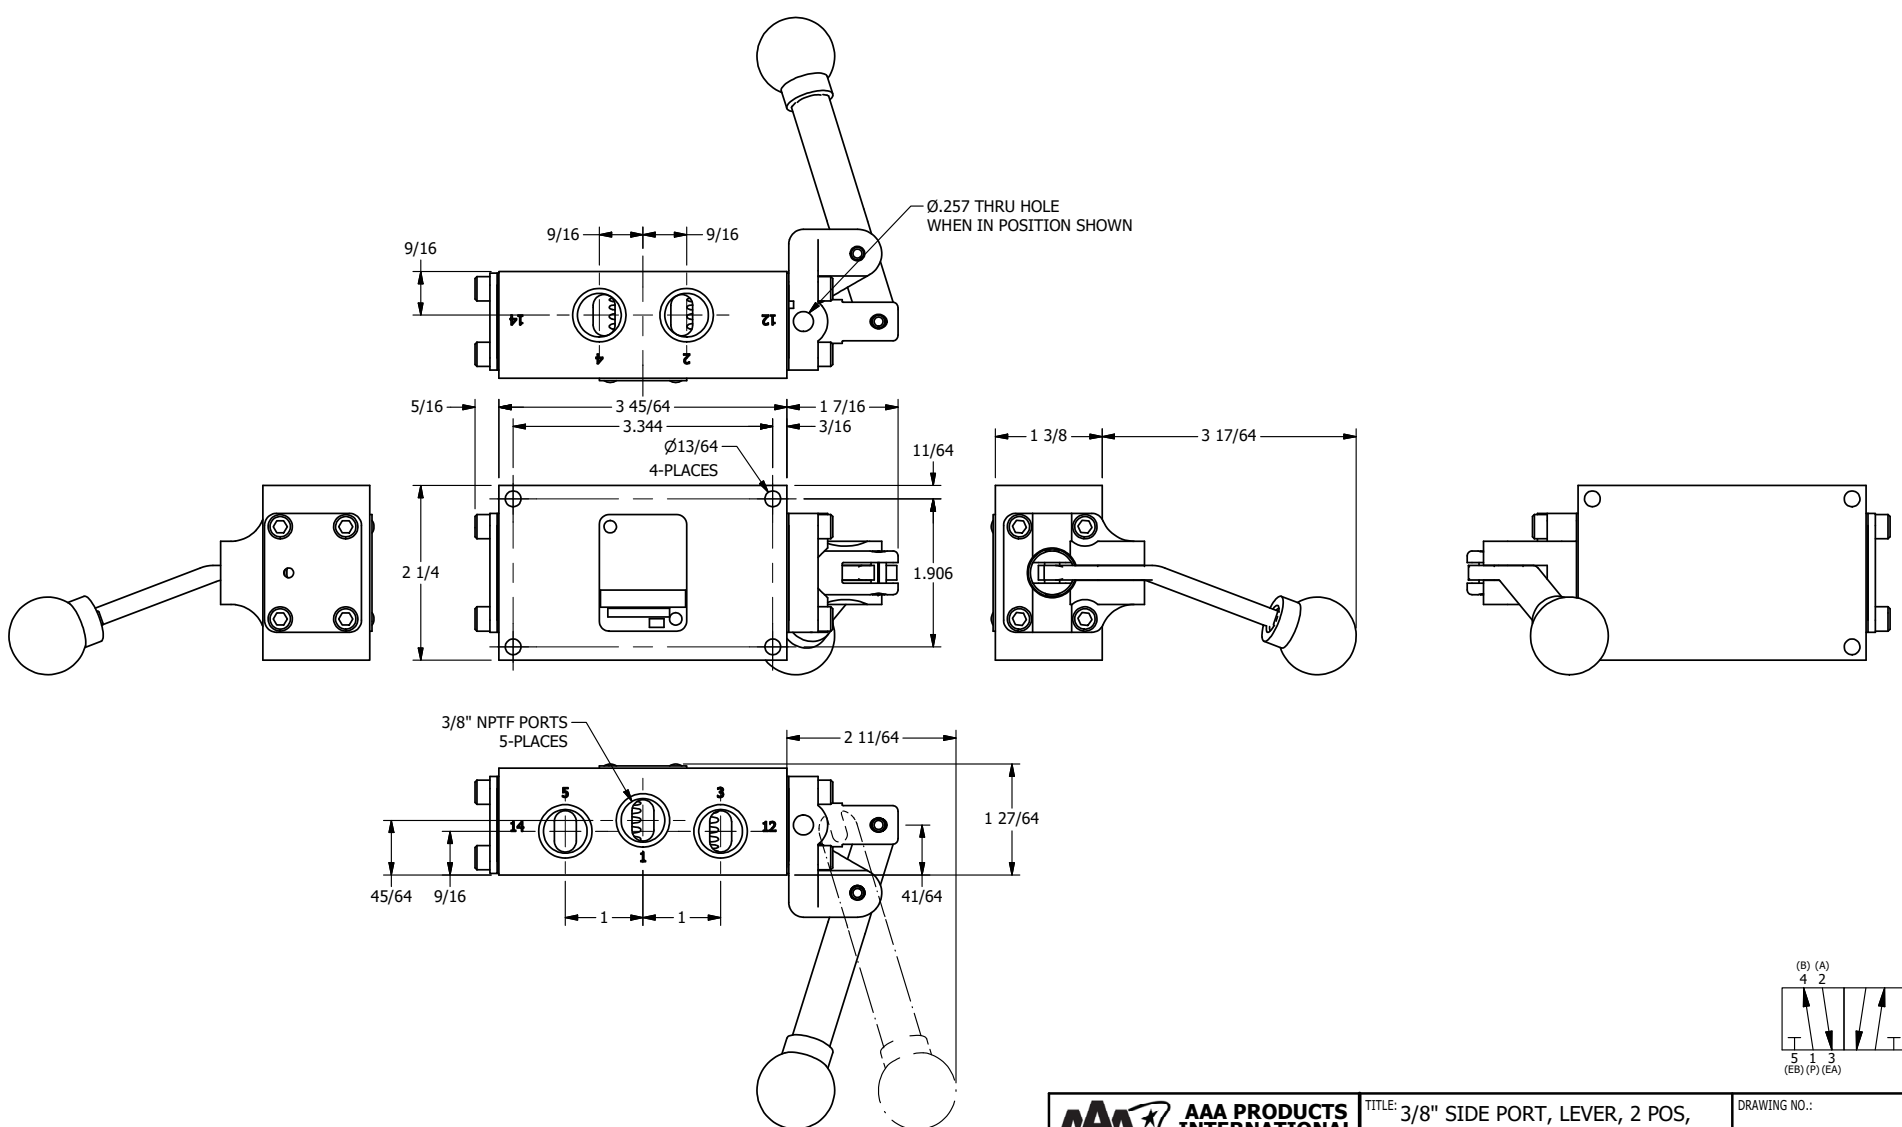

4

3

2

1

B

B

A

A

AAA
PRODUCTS
INTERNATIONAL

AAA PRODUCTS INTERNATIONAL
7114 Harry Hines Blvd
Dallas, TX 75235

TITLE: 3/8" SIDE PORT, LEVER, 2 POS,
FRICTION POS, LEVER RTRN,
LVR BNT RGHT, LOCKOUT C, 180D LVR

DRAWING NO.:
DIM_HE3BRL0T