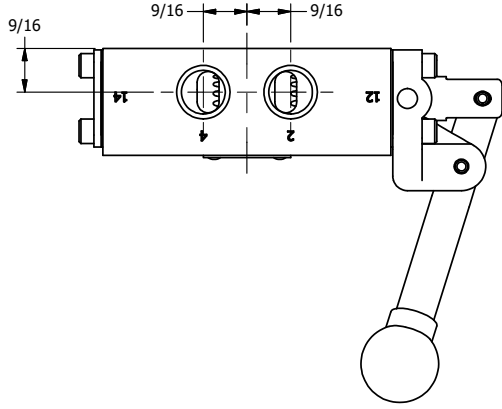

4

3

2

1

AAA
PRODUCTS
INTERNATIONAL

**AAA PRODUCTS
INTERNATIONAL**
7114 Harry Hines Blvd
Dallas, TX 75235

TITLE: 3/8" SIDE PORT, LEVER, 2 POS,
FRICTION POS, LEVER RTRN,
LVR BENT RGT, LOCKOUT POS C

DRAWING NO.:
DIM_HE3BRLO