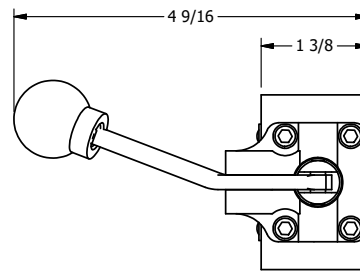

4

3

2

1

AAA
PRODUCTS
INTERNATIONAL

**AAA PRODUCTS
INTERNATIONAL**
7114 Harry Hines Blvd
Dallas, TX 75235

TITLE: 3/8" SIDE PORT, LEVER, 2 POS,
FRICTION POS, LEVER RTRN,
LVR BENT RGT, LOCKOUT POS C

DRAWING NO.:
DIM_HE3BRLO