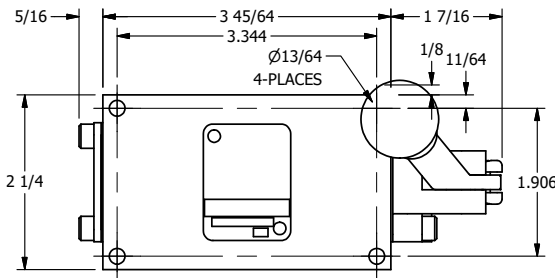

4

3

2

1

AAA
PRODUCTS
INTERNATIONAL

**AAA PRODUCTS
INTERNATIONAL**
7114 Harry Hines Blvd
Dallas, TX 75235

TITLE: 3/8" SIDE PORT, LEVER, 2 POS,
FRICTION POS, LEVER RTRN,
LVR BENT RGT, LOCKOUT POS C

DRAWING NO.:
DIM_HE3BRLO