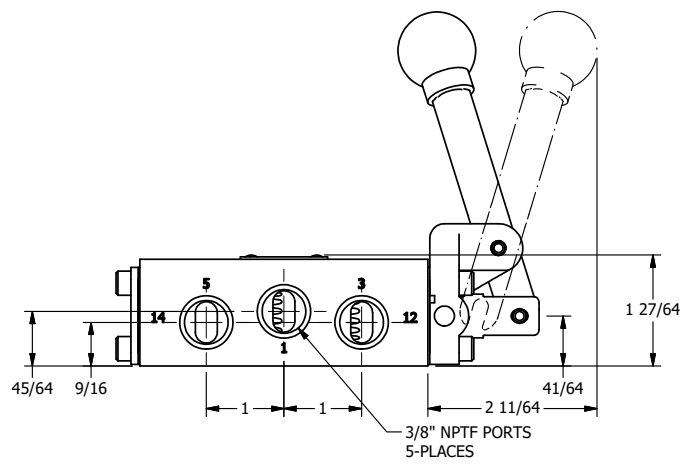

4

3

2

1

AAA
PRODUCTS
INTERNATIONAL

**AAA PRODUCTS
INTERNATIONAL**
7114 Harry Hines Blvd
Dallas, TX 75235

TITLE: 3/8" SIDE PORT, LEVER, 2 POS,
FRICTION POS, LEVER RTRN,
LVR BENT RGT, LOCKOUT POS C

DRAWING NO.:
DIM_HE3BRLO