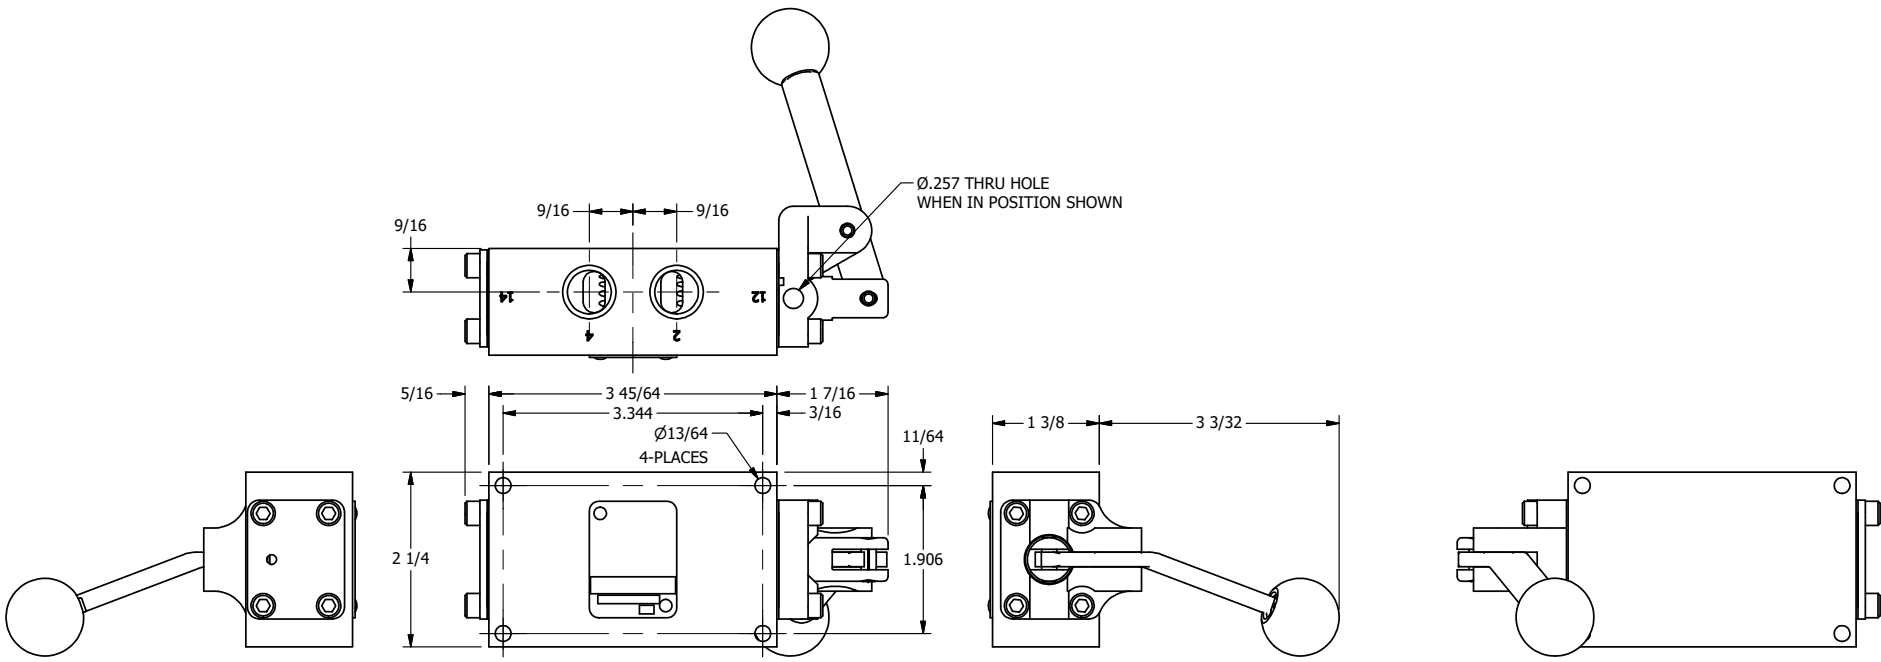

4

3

2

1

**AAA**  
PRODUCTS  
INTERNATIONAL

**AAA PRODUCTS INTERNATIONAL**  
7114 Harry Hines Blvd  
Dallas, TX 75235

TITLE: 3/8" SIDE PORT, LEVER, 2 POS,  
FRCTN POS, LVR RTRN, LVR BNT RGHT,  
RED KNOB, LOCKOUT C, 180D LVR

DRAWING NO.:  
DIM\_HE3BRJLOT

THE INFORMATION CONTAINED WITHIN THIS DOCUMENT IS PROPRIETARY TO AAA PRODUCTS AND MAY NOT BE DISCLOSED WITHOUT PRIOR WRITTEN CONSENT

4

3

2

1