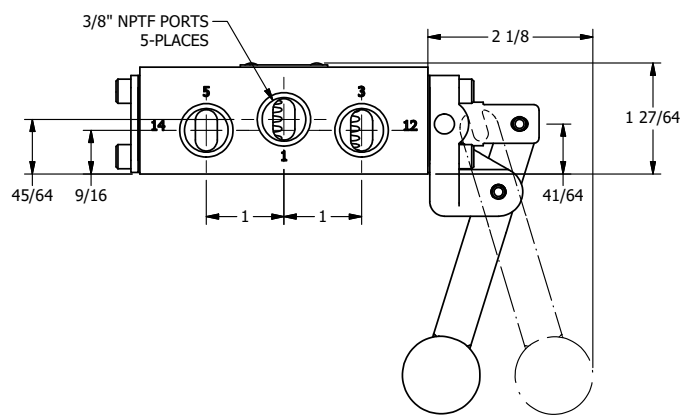

4

3

2

1

**AAA**  
PRODUCTS  
INTERNATIONAL

**AAA PRODUCTS INTERNATIONAL**  
7114 Harry Hines Blvd  
Dallas, TX 75235

TITLE: 3/8" SIDE PORT, LEVER, 2 POS,  
FRCTN POS, LVR RTRN, LVR BNT RGHT,  
RED KNOB, LOCKOUT C, 180D LVR

DRAWING NO.:  
DIM\_HE3BRJLOT

THE INFORMATION CONTAINED WITHIN THIS DOCUMENT IS PROPRIETARY TO AAA PRODUCTS AND MAY NOT BE DISCLOSED WITHOUT PRIOR WRITTEN CONSENT

4

3

2

1