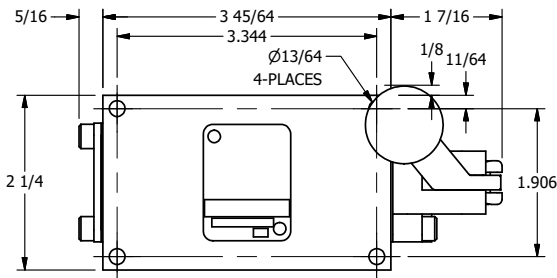

4

3

2

1

AAA
PRODUCTS
INTERNATIONAL

**AAA PRODUCTS
INTERNATIONAL**
7114 Harry Hines Blvd
Dallas, TX 75235

TITLE: 3/8" SIDE PORT, LEVER, 2 POS,
FRICTION POS, LEVER RTRN,
LVR BNT RGT, RED KNOB, LOCKOUT C

DRAWING NO.:
DIM_HE3BRJLO