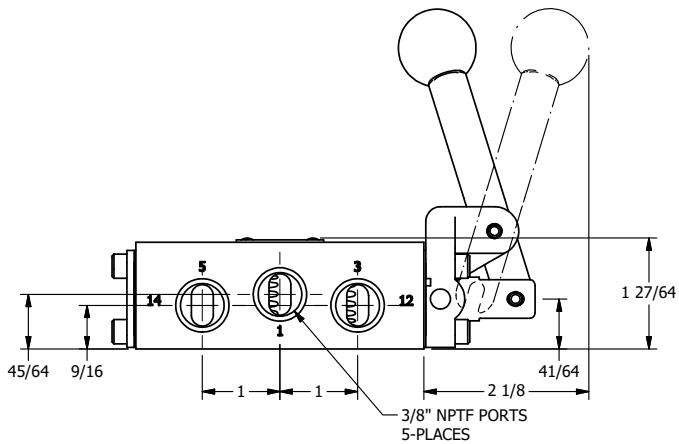

4

3

2

1

AAA
PRODUCTS
INTERNATIONAL

**AAA PRODUCTS
INTERNATIONAL**
7114 Harry Hines Blvd
Dallas, TX 75235

TITLE: 3/8" SIDE PORT, LEVER, 2 POS,
FRICTION POS, LEVER RTRN,
LVR BNT RGT, RED KNOB, LOCKOUT C

DRAWING NO.:
DIM_HE3BRJLO