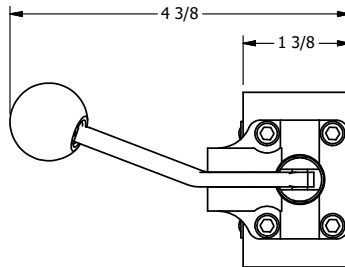

4

3

2

1

AAA
PRODUCTS
INTERNATIONAL

**AAA PRODUCTS
INTERNATIONAL**
7114 Harry Hines Blvd
Dallas, TX 75235

TITLE: 3/8" SIDE PORT, LEVER, 2 POS,
FRICTION POS, LEVER RTRN,
LVR BNT RGT, RED KNOB, LOCKOUT C

DRAWING NO.:
DIM_HE3BRJLO