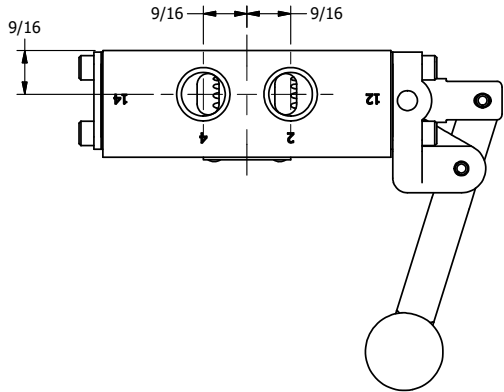

4

3

2

1

AAA
PRODUCTS
INTERNATIONAL

**AAA PRODUCTS
INTERNATIONAL**
7114 Harry Hines Blvd
Dallas, TX 75235

TITLE: 3/8" SIDE PORT, LEVER, 2 POS,
FRICTION POS, LEVER RTRN,
LVR BNT RGT, RED KNOB, LOCKOUT C

DRAWING NO.:
DIM_HE3BRJLO