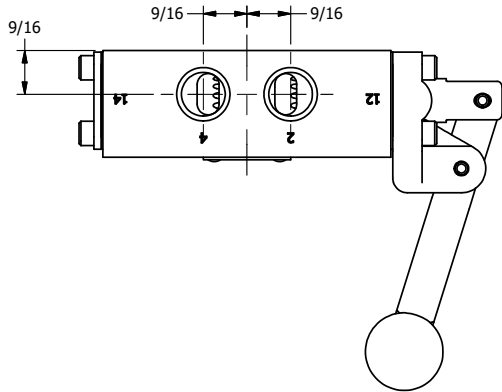

4

3

2

1

AAA
PRODUCTS
INTERNATIONAL

AAA PRODUCTS INTERNATIONAL
7114 Harry Hines Blvd
Dallas, TX 75235

TITLE: 3/8" SIDE PORT, LEVER, 2 POS,
FRICTION POS, LEVER RTRN,
LVR BENT RIGHT, RED KNOB

DRAWING NO.:
DIM_HE3BRJ