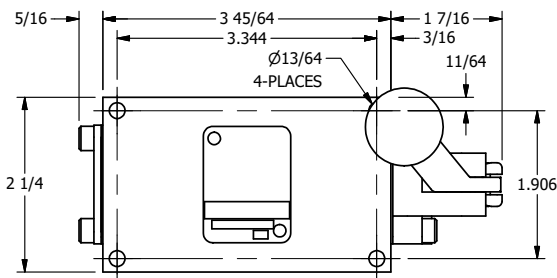

4

3

2

1

AAA
PRODUCTS
INTERNATIONAL

AAA PRODUCTS INTERNATIONAL
7114 Harry Hines Blvd
Dallas, TX 75235

TITLE: 3/8" SIDE PORT, LEVER, 2 POS,
FRICTION POS, LEVER RTRN,
LVR BENT RIGHT, RED KNOB

DRAWING NO.:
DIM_HE3BRJ