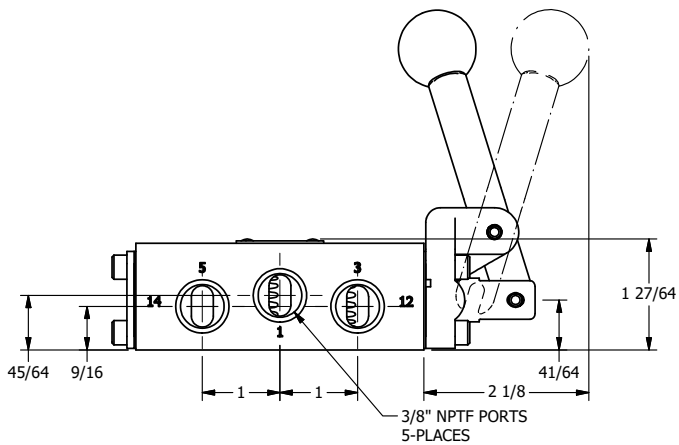

4

3

2

1

AAA
PRODUCTS
INTERNATIONAL

AAA PRODUCTS INTERNATIONAL
7114 Harry Hines Blvd
Dallas, TX 75235

TITLE: 3/8" SIDE PORT, LEVER, 2 POS,
FRICTION POS, LEVER RTRN,
LVR BENT RIGHT, RED KNOB

DRAWING NO.:
DIM_HE3BRJ