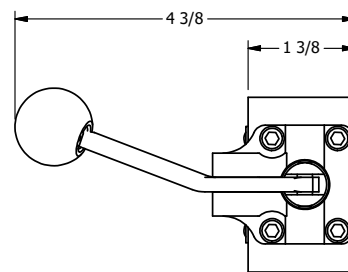

4

3

2

1

AAA
PRODUCTS
INTERNATIONAL

AAA PRODUCTS INTERNATIONAL
7114 Harry Hines Blvd
Dallas, TX 75235

TITLE: 3/8" SIDE PORT, LEVER, 2 POS,
FRICTION POS, LEVER RTRN,
LVR BENT RIGHT, RED KNOB

DRAWING NO.:
DIM_HE3BRJ