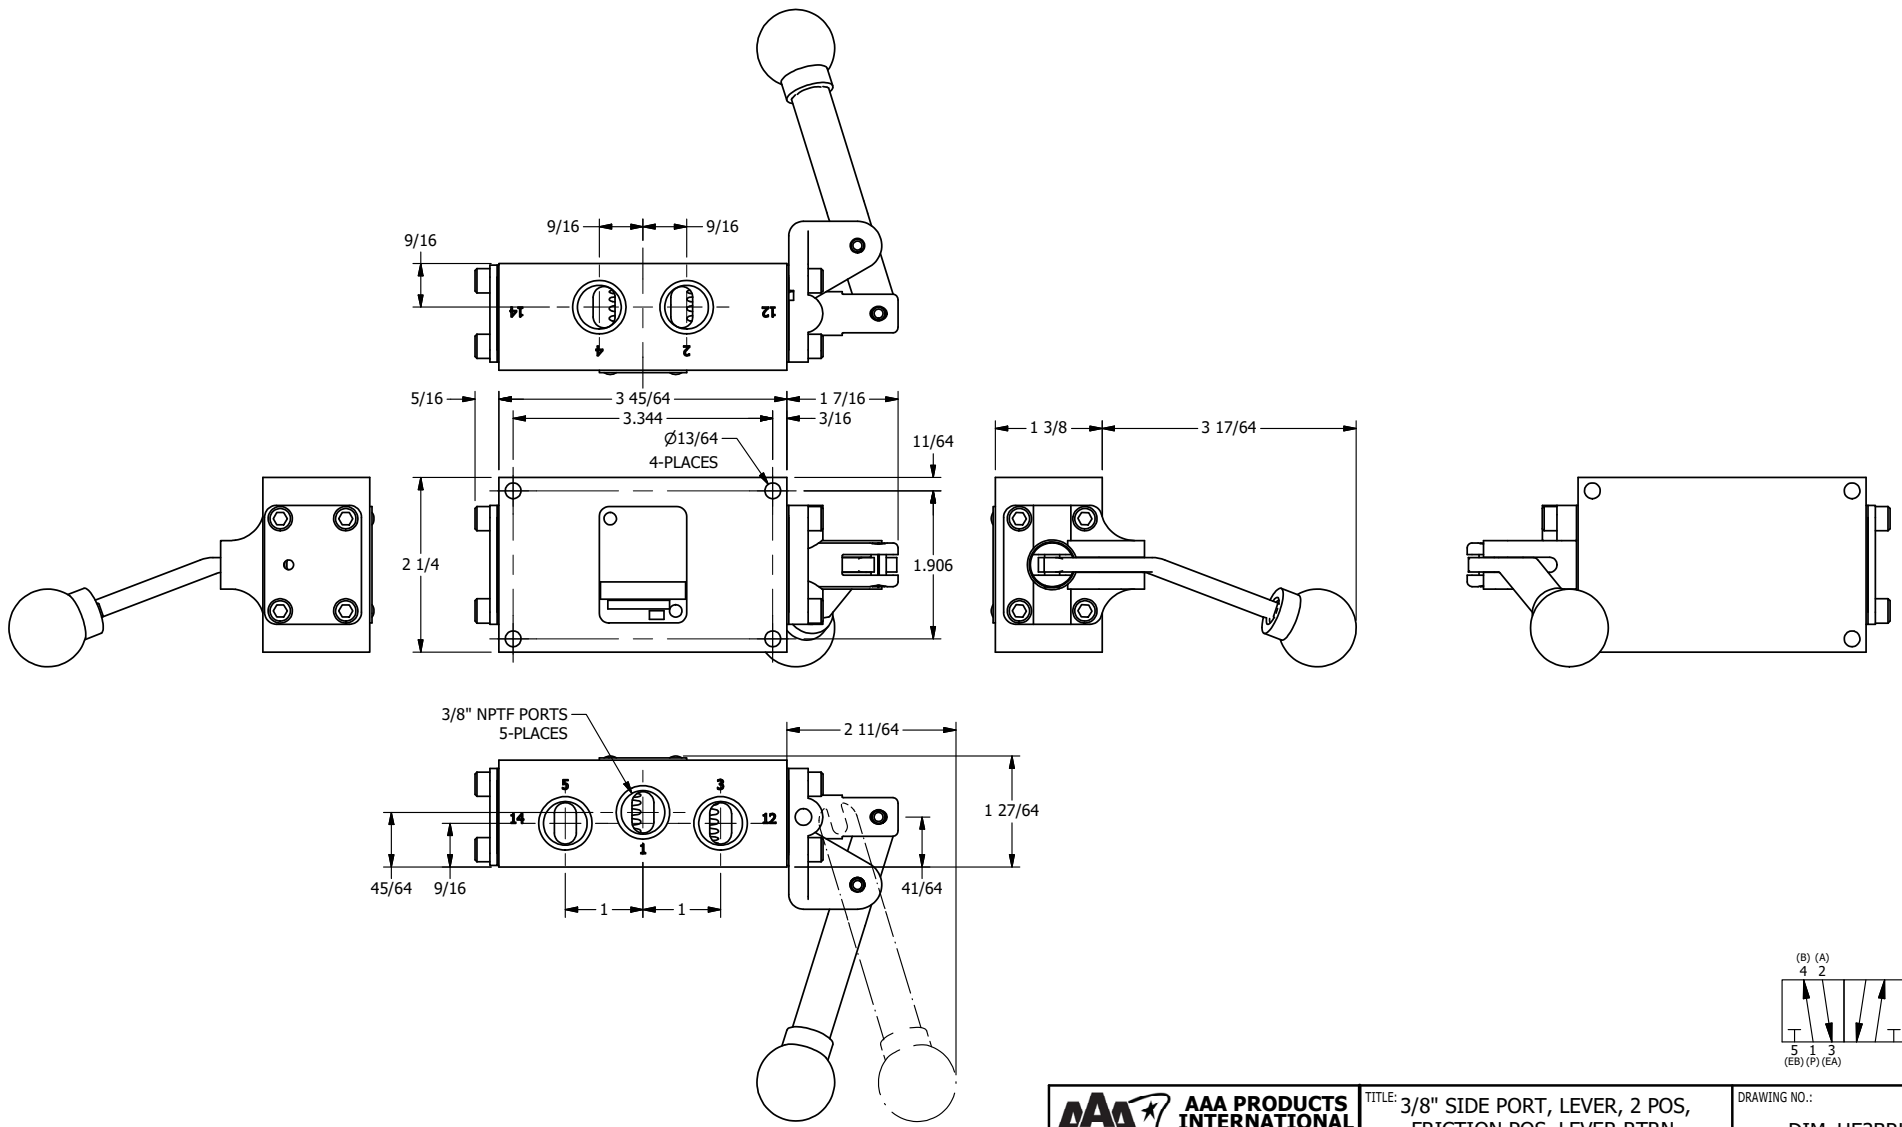

4

3

2

1

B

B

A

A

AAA
PRODUCTS
INTERNATIONAL

**AAA PRODUCTS
INTERNATIONAL**
7114 Harry Hines Blvd
Dallas, TX 75235

TITLE: 3/8" SIDE PORT, LEVER, 2 POS,
FRICTION POS, LEVER RTRN,
LVR BNT RGHT, HVY DTY, 180D LVR

DRAWING NO.:
DIM_HE3BRHT