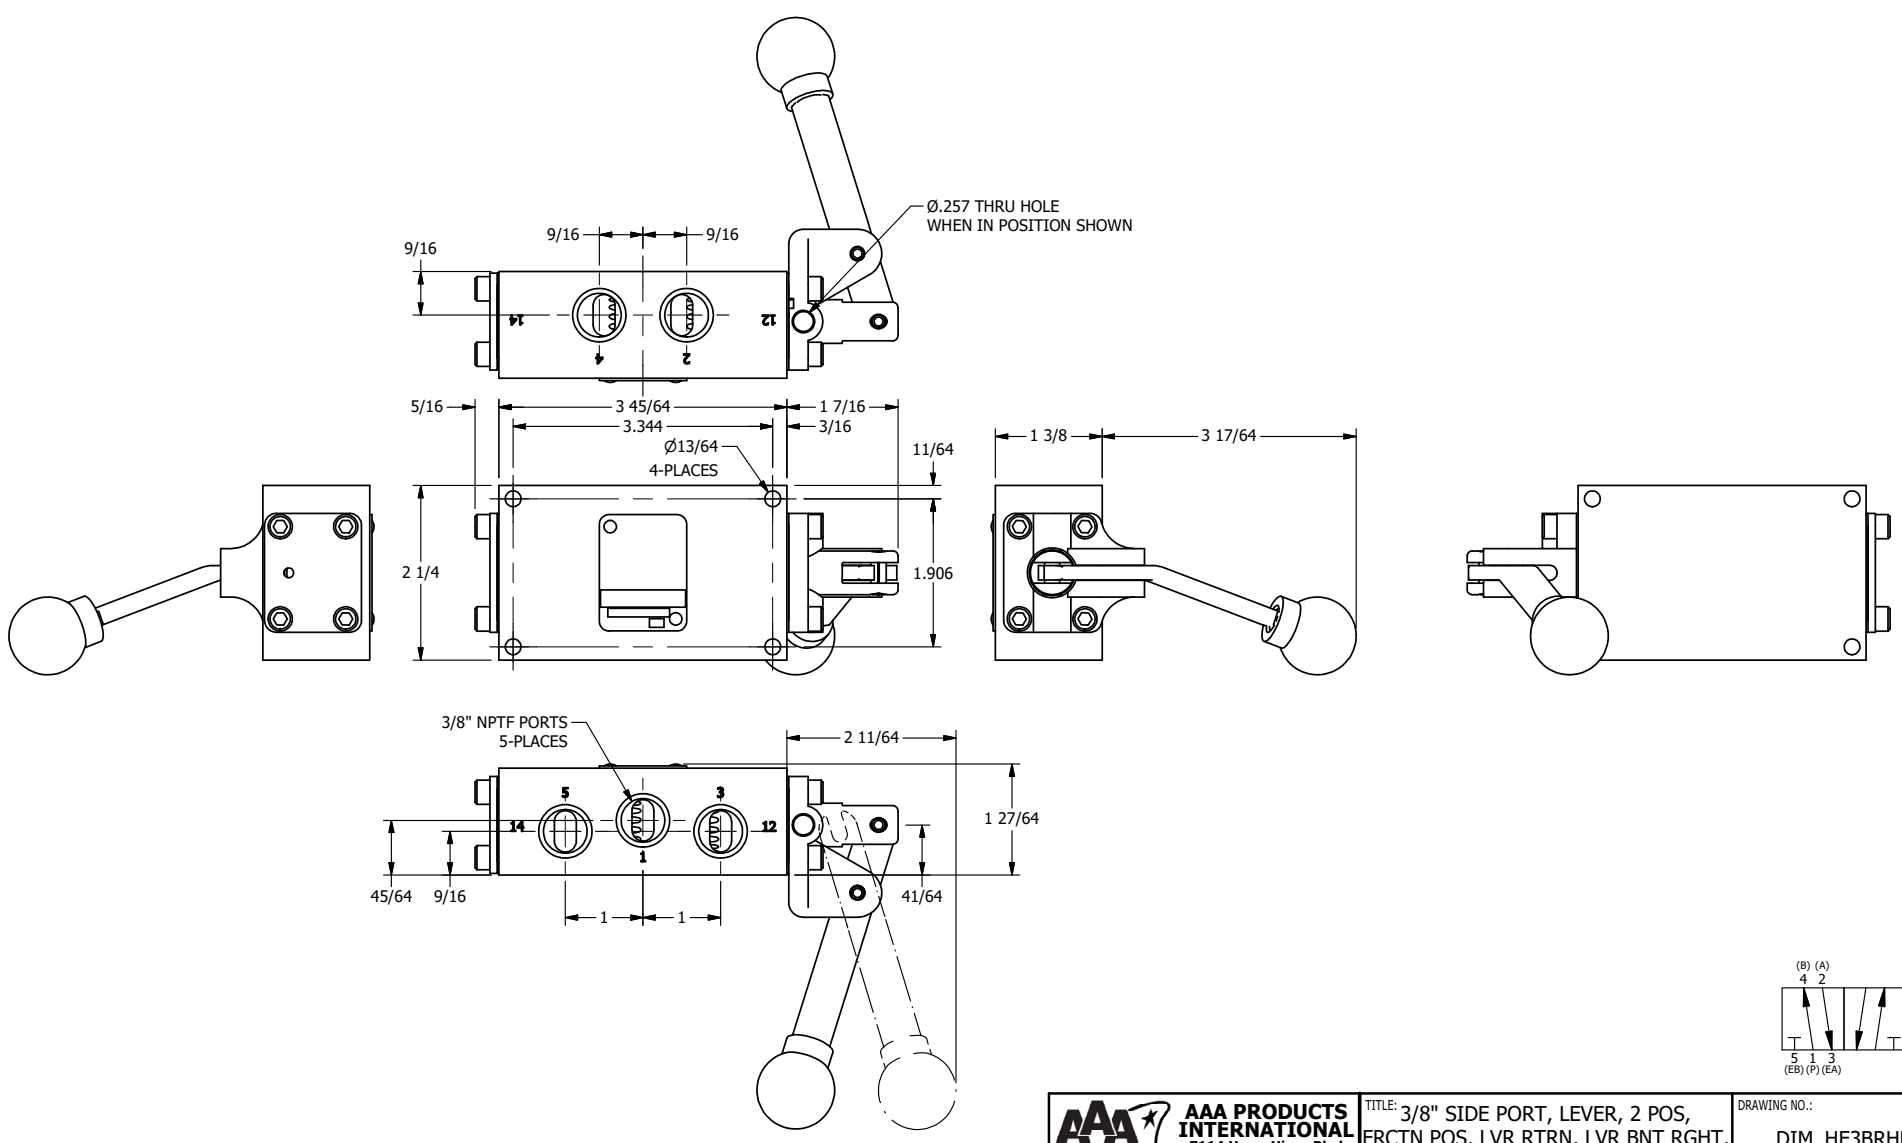

4

3

2

1

B

B

A

A

AAA
PRODUCTS
INTERNATIONAL

AAA PRODUCTS INTERNATIONAL
7114 Harry Hines Blvd
Dallas, TX 75235

TITLE: 3/8" SIDE PORT, LEVER, 2 POS,
FRCTN POS, LVR RTRN, LVR BNT RGHT,
HVY DTY, LOCKOUT C, 180D LVR

DRAWING NO.:
DIM_HE3BRHLOT