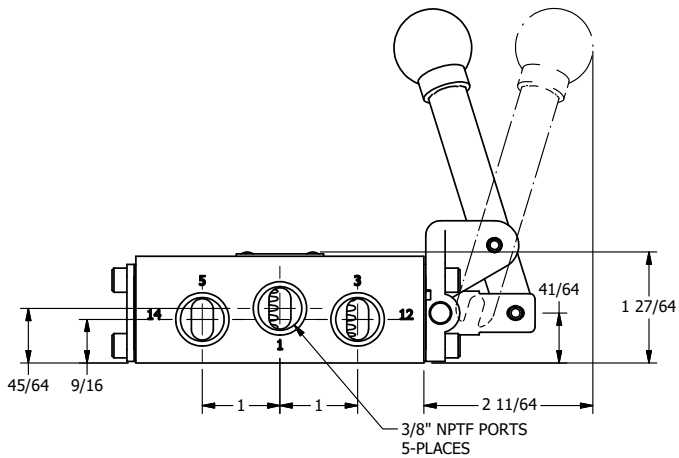

4

3

2

1

AAA
PRODUCTS
INTERNATIONAL

**AAA PRODUCTS
INTERNATIONAL**
7114 Harry Hines Blvd
Dallas, TX 75235

TITLE: 3/8" SIDE PORT, LEVER, 2 POS,
FRICTION POS, LEVER RTRN,
LVR BNT RGT, HVY DTY, LOCKOUT C

DRAWING NO.:
DIM_HE3BRHLO