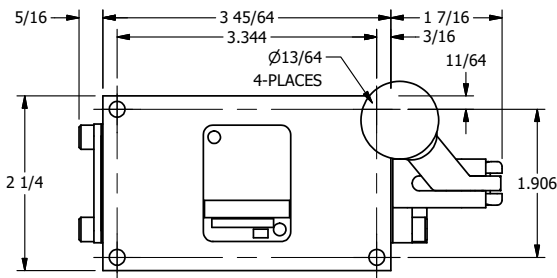

4

3

2

1

AAA
PRODUCTS
INTERNATIONAL

**AAA PRODUCTS
INTERNATIONAL**
7114 Harry Hines Blvd
Dallas, TX 75235

TITLE: 3/8" SIDE PORT, LEVER, 2 POS,
FRICTION POS, LEVER RTRN,
LVR BNT RGT, HVY DTY, LOCKOUT C

DRAWING NO.:
DIM_HE3BRHLO