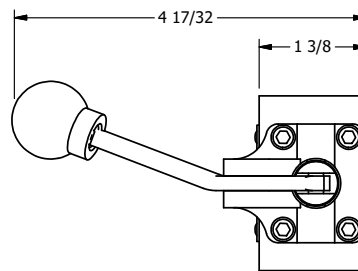

4

3

2

1

AAA
PRODUCTS
INTERNATIONAL

**AAA PRODUCTS
INTERNATIONAL**
7114 Harry Hines Blvd
Dallas, TX 75235

TITLE: 3/8" SIDE PORT, LEVER, 2 POS,
FRICTION POS, LEVER RTRN,
LVR BNT RGT, HVY DTY, LOCKOUT C

DRAWING NO.:
DIM_HE3BRHLO