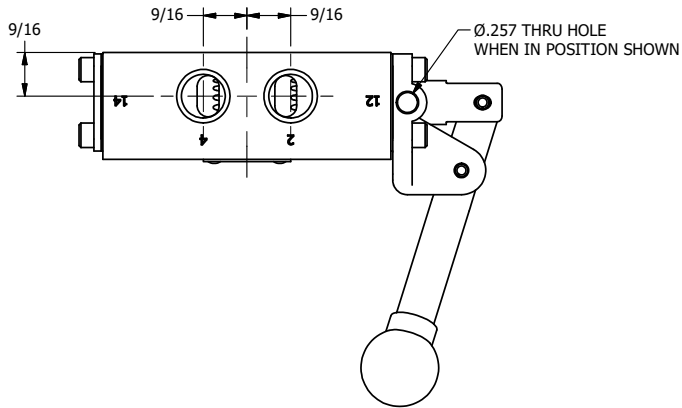

4

3

2

1

AAA
PRODUCTS
INTERNATIONAL

**AAA PRODUCTS
INTERNATIONAL**
7114 Harry Hines Blvd
Dallas, TX 75235

TITLE: 3/8" SIDE PORT, LEVER, 2 POS,
FRICTION POS, LEVER RTRN,
LVR BNT RGT, HVY DTY, LOCKOUT C

DRAWING NO.:
DIM_HE3BRHLO