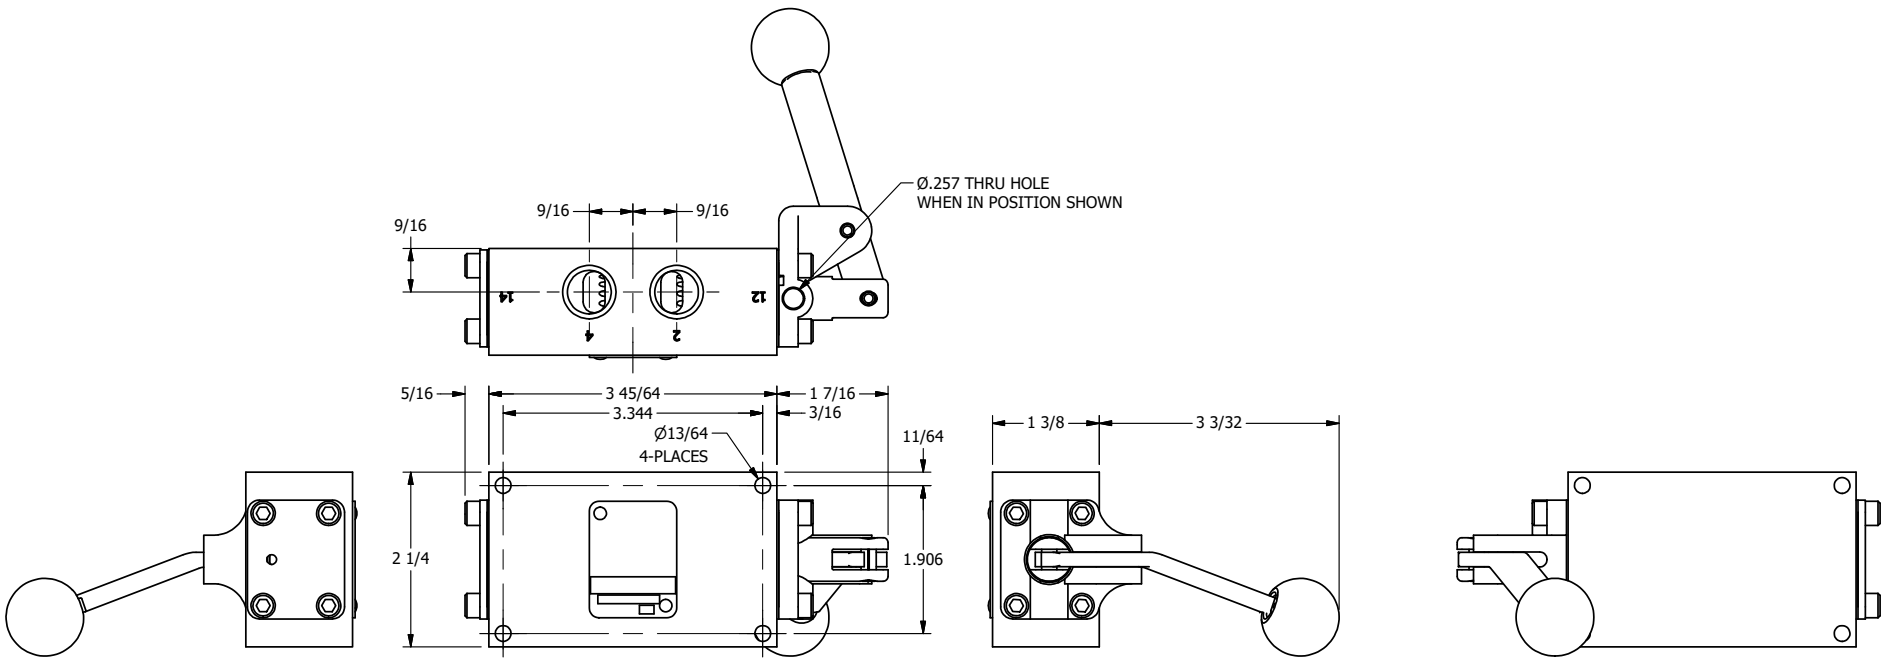

4

3

2

1

AAA
PRODUCTS
INTERNATIONAL

AAA PRODUCTS INTERNATIONAL
7114 Harry Hines Blvd
Dallas, TX 75235

TITLE: 3/8" SIDE PORT, LEVER, 2 POS,
FRCTN POS, LVR BNT RHT, HVY DTY,
RED KNOB, LOCKOUT C, 180D LVR

DRAWING NO.:
DIM_HE3BRHJLOT