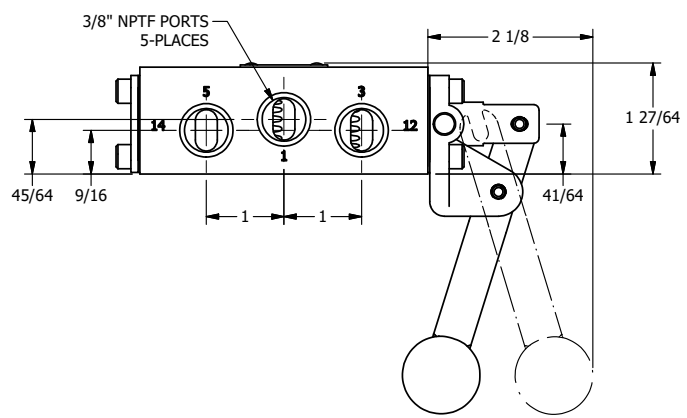

4

3

2

1

AAA
PRODUCTS
INTERNATIONAL

AAA PRODUCTS INTERNATIONAL
7114 Harry Hines Blvd
Dallas, TX 75235

TITLE: 3/8" SIDE PORT, LEVER, 2 POS,
FRCTN POS, LVR BNT RHT, HVY DTY,
RED KNOB, LOCKOUT C, 180D LVR

DRAWING NO.:
DIM_HE3BRHJLOT