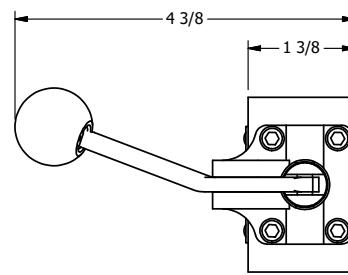

4

3

2

1

AAA
PRODUCTS
INTERNATIONAL

**AAA PRODUCTS
INTERNATIONAL**
7114 Harry Hines Blvd
Dallas, TX 75235

TITLE: 3/8" SIDE PORT, LEVER, 2 POS,
FRCTN POS, LVR RTRN, LVR BNT RGHT,
HVY DTY, RED KNOB, LOCKOUT C

DRAWING NO.:
DIM_HE3BRHJLO