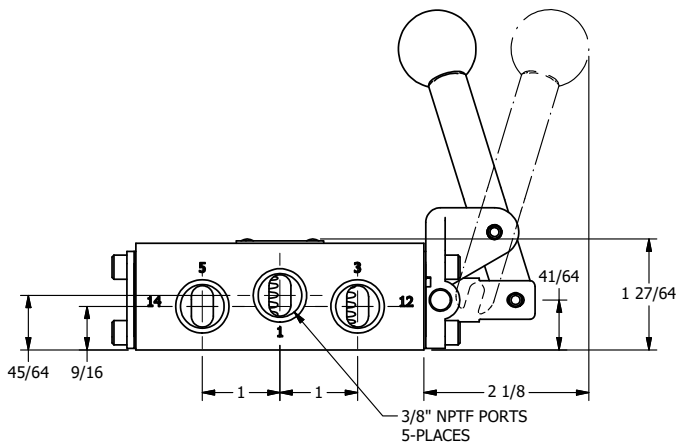

4

3

2

1

AAA
PRODUCTS
INTERNATIONAL

**AAA PRODUCTS
INTERNATIONAL**
7114 Harry Hines Blvd
Dallas, TX 75235

TITLE: 3/8" SIDE PORT, LEVER, 2 POS,
FRCTN POS, LVR RTRN, LVR BNT RGHT,
HVY DTY, RED KNOB, LOCKOUT C

DRAWING NO.:
DIM_HE3BRHJLO