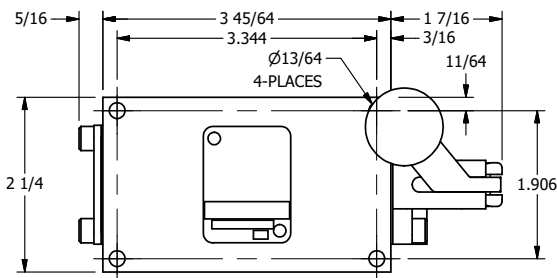

4

3

2

1

AAA
PRODUCTS
INTERNATIONAL

**AAA PRODUCTS
INTERNATIONAL**
7114 Harry Hines Blvd
Dallas, TX 75235

TITLE: 3/8" SIDE PORT, LEVER, 2 POS,
FRCTN POS, LVR RTRN, LVR BNT RGHT,
HVY DTY, RED KNOB, LOCKOUT C

DRAWING NO.:
DIM_HE3BRHJLO