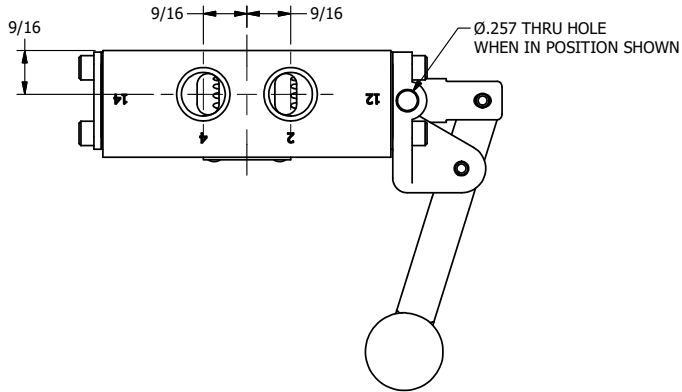

4

3

2

1

AAA
PRODUCTS
INTERNATIONAL

**AAA PRODUCTS
INTERNATIONAL**
7114 Harry Hines Blvd
Dallas, TX 75235

TITLE: 3/8" SIDE PORT, LEVER, 2 POS,
FRCTN POS, LVR RTRN, LVR BNT RGHT,
HVY DTY, RED KNOB, LOCKOUT C

DRAWING NO.:
DIM_HE3BRHJLO