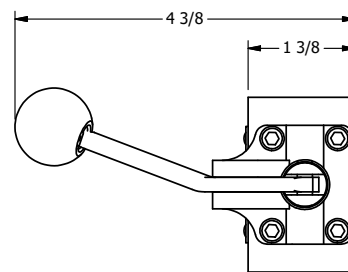

4

3

2

1

**AAA**  
PRODUCTS  
INTERNATIONAL

**AAA PRODUCTS  
INTERNATIONAL**  
7114 Harry Hines Blvd  
Dallas, TX 75235

TITLE: 3/8" SIDE PORT, LEVER, 2 POS,  
FRICTION POS, LVR BENT RIGHT  
HVY DTY, RED KNOB

DRAWING NO.:  
DIM\_HE3BRHJ

THE INFORMATION CONTAINED WITHIN THIS DOCUMENT IS PROPRIETARY TO AAA PRODUCTS AND MAY NOT BE DISCLOSED WITHOUT PRIOR WRITTEN CONSENT

4

3

2

1

B

B