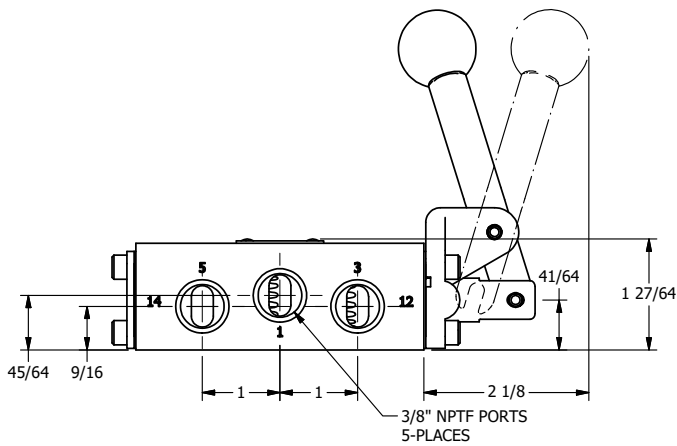

4

3

2

1

**AAA**  
PRODUCTS  
INTERNATIONAL

**AAA PRODUCTS  
INTERNATIONAL**  
7114 Harry Hines Blvd  
Dallas, TX 75235

TITLE: 3/8" SIDE PORT, LEVER, 2 POS,  
FRICTION POS, LVR BENT RIGHT  
HVY DTY, RED KNOB

DRAWING NO.:  
DIM\_HE3BRHJ

THE INFORMATION CONTAINED WITHIN THIS DOCUMENT IS PROPRIETARY TO AAA PRODUCTS AND MAY NOT BE DISCLOSED WITHOUT PRIOR WRITTEN CONSENT

4

3

2

1

B

B