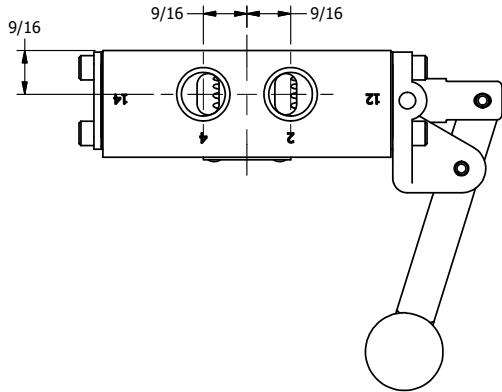

4

3

2

1

**AAA**  
PRODUCTS  
INTERNATIONAL

**AAA PRODUCTS  
INTERNATIONAL**  
7114 Harry Hines Blvd  
Dallas, TX 75235

TITLE: 3/8" SIDE PORT, LEVER, 2 POS,  
FRICTION POS, LVR BENT RIGHT  
HVY DTY, RED KNOB

DRAWING NO.:  
DIM\_HE3BRHJ

THE INFORMATION CONTAINED WITHIN THIS DOCUMENT IS PROPRIETARY TO AAA PRODUCTS AND MAY NOT BE DISCLOSED WITHOUT PRIOR WRITTEN CONSENT

4

3

2

1

B

B