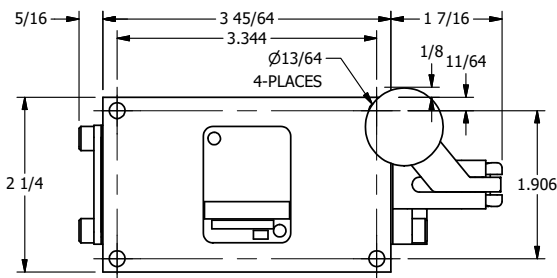

4

3

2

1

**AAA**  
PRODUCTS  
INTERNATIONAL

**AAA PRODUCTS  
INTERNATIONAL**  
7114 Harry Hines Blvd  
Dallas, TX 75235

TITLE: 3/8" SIDE PORT, LEVER, 2 POS,  
FRICTION POS, LVR BENT RIGHT  
HVY DTY, RED KNOB

DRAWING NO.:  
DIM\_HE3BRHJ

THE INFORMATION CONTAINED WITHIN THIS DOCUMENT IS PROPRIETARY TO AAA PRODUCTS AND MAY NOT BE DISCLOSED WITHOUT PRIOR WRITTEN CONSENT

4

3

2

1

B

B