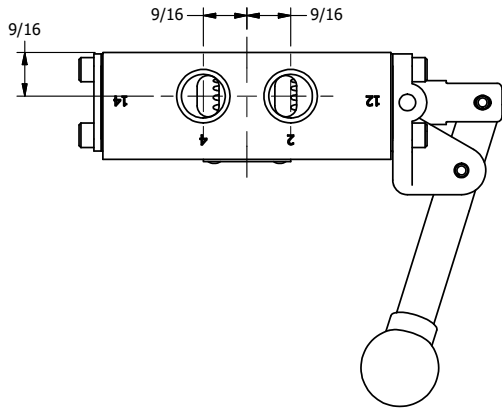

4

3

2

1

**AAA**  
PRODUCTS  
INTERNATIONAL

**AAA PRODUCTS  
INTERNATIONAL**  
7114 Harry Hines Blvd  
Dallas, TX 75235

TITLE: 3/8" SIDE PORT, LEVER, 2 POS,  
FRICTION POS, LVR BENT RIGHT  
HVY DUTY

DRAWING NO.:  
DIM\_HE3BRH