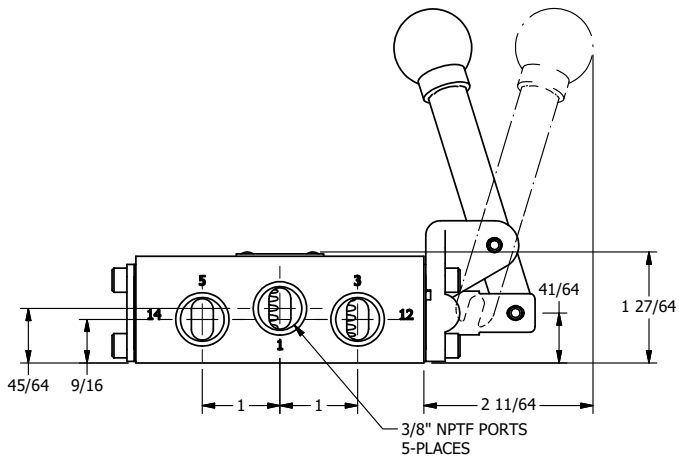

4

3

2

1

**AAA**  
PRODUCTS  
INTERNATIONAL

**AAA PRODUCTS  
INTERNATIONAL**  
7114 Harry Hines Blvd  
Dallas, TX 75235

TITLE: 3/8" SIDE PORT, LEVER, 2 POS,  
FRICTION POS, LVR BENT RIGHT  
HVY DUTY

DRAWING NO.:  
DIM\_HE3BRH