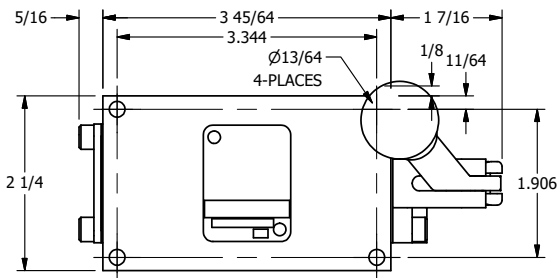

4

3

2

1

**AAA**  
PRODUCTS  
INTERNATIONAL

**AAA PRODUCTS  
INTERNATIONAL**  
7114 Harry Hines Blvd  
Dallas, TX 75235

TITLE: 3/8" SIDE PORT, LEVER, 2 POS,  
FRICTION POS, LVR BENT RIGHT  
HVY DUTY

DRAWING NO.:  
DIM\_HE3BRH