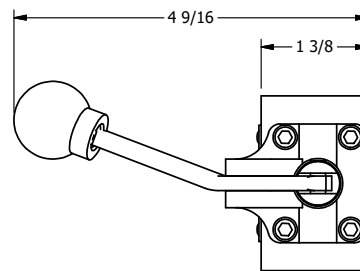

4

3

2

1

**AAA**  
PRODUCTS  
INTERNATIONAL

**AAA PRODUCTS  
INTERNATIONAL**  
7114 Harry Hines Blvd  
Dallas, TX 75235

TITLE: 3/8" SIDE PORT, LEVER, 2 POS,  
FRICTION POS, LVR BENT RIGHT  
HVY DUTY

DRAWING NO.:  
DIM\_HE3BRH