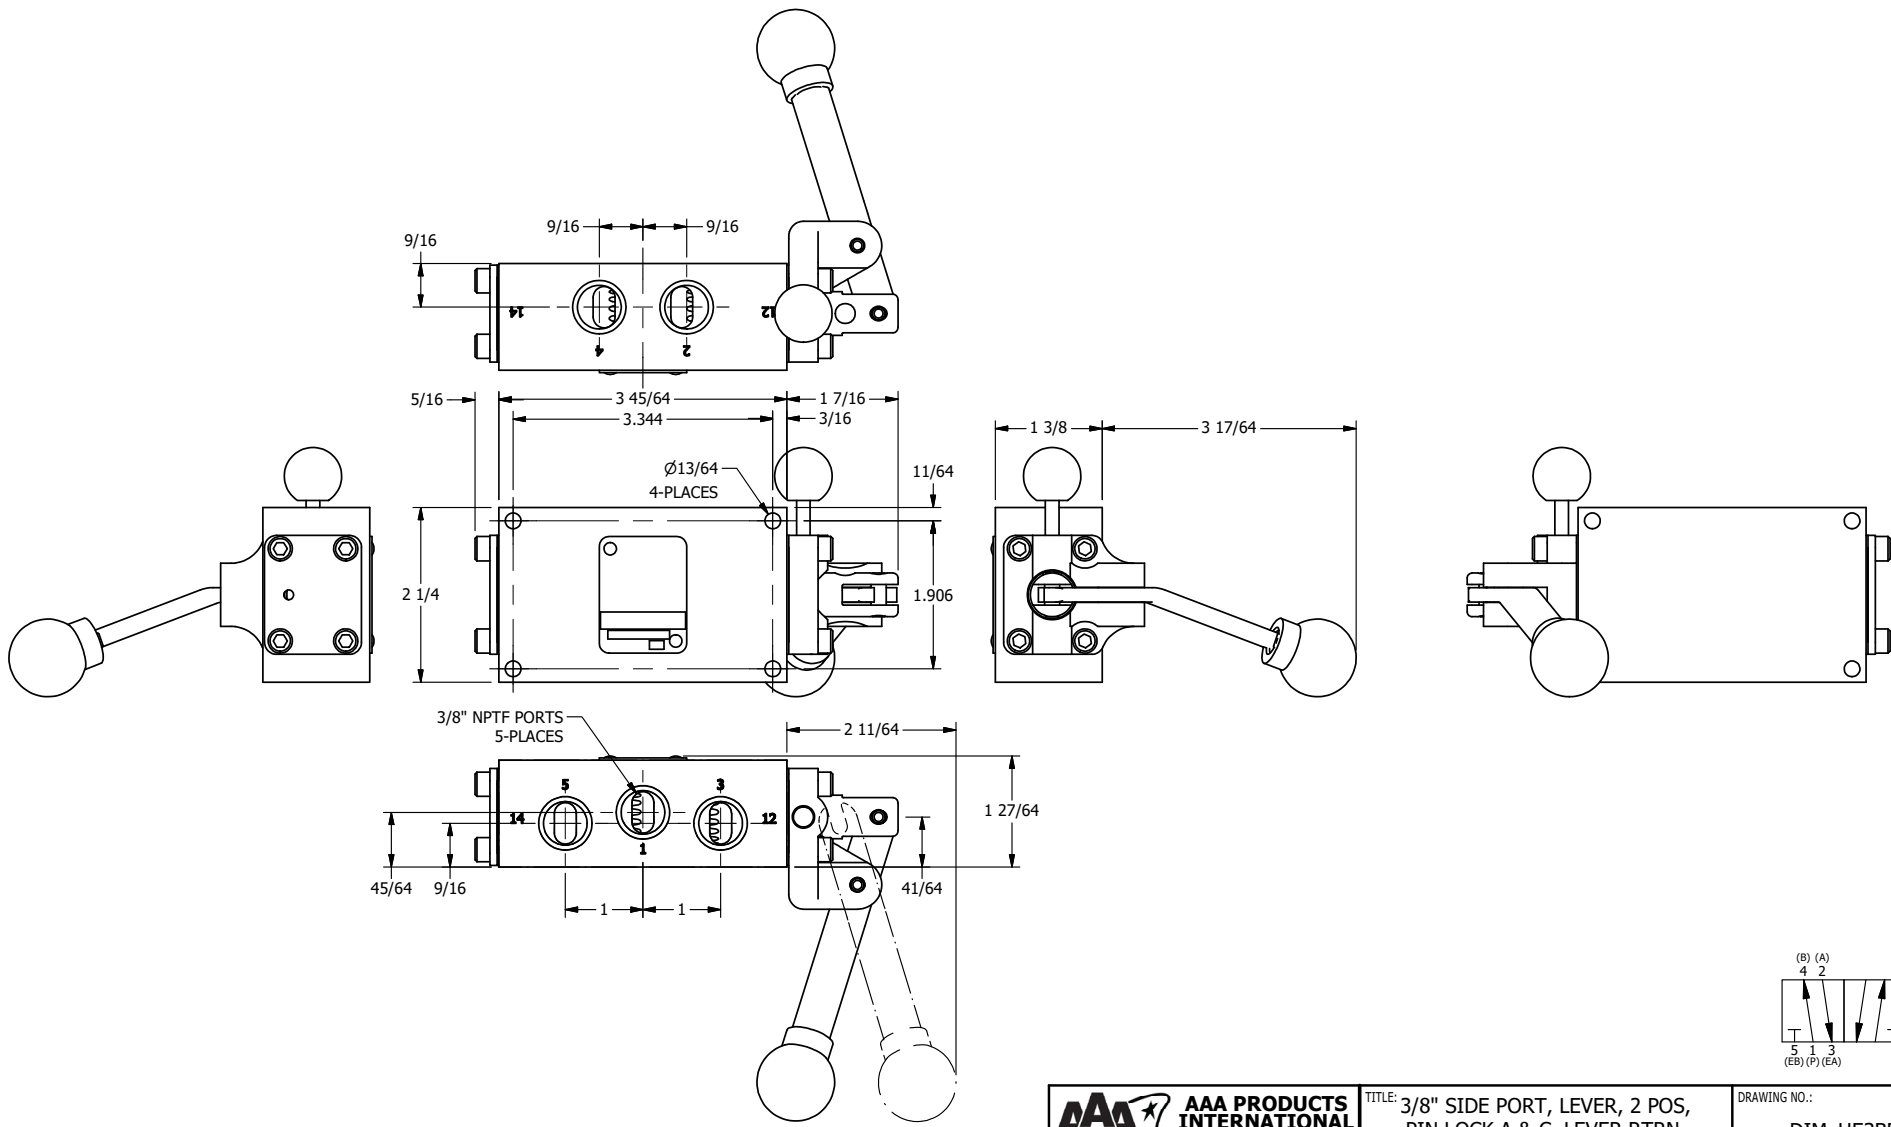

4

3

2

1

B

B

A

A

AAA
PRODUCTS
INTERNATIONAL

AAA PRODUCTS INTERNATIONAL
7114 Harry Hines Blvd
Dallas, TX 75235

TITLE: 3/8" SIDE PORT, LEVER, 2 POS,
PIN LOCK A & C, LEVER RTRN,
LVR BENT RIGHT, 108D LEVER

DRAWING NO.:
DIM_HE3BRET