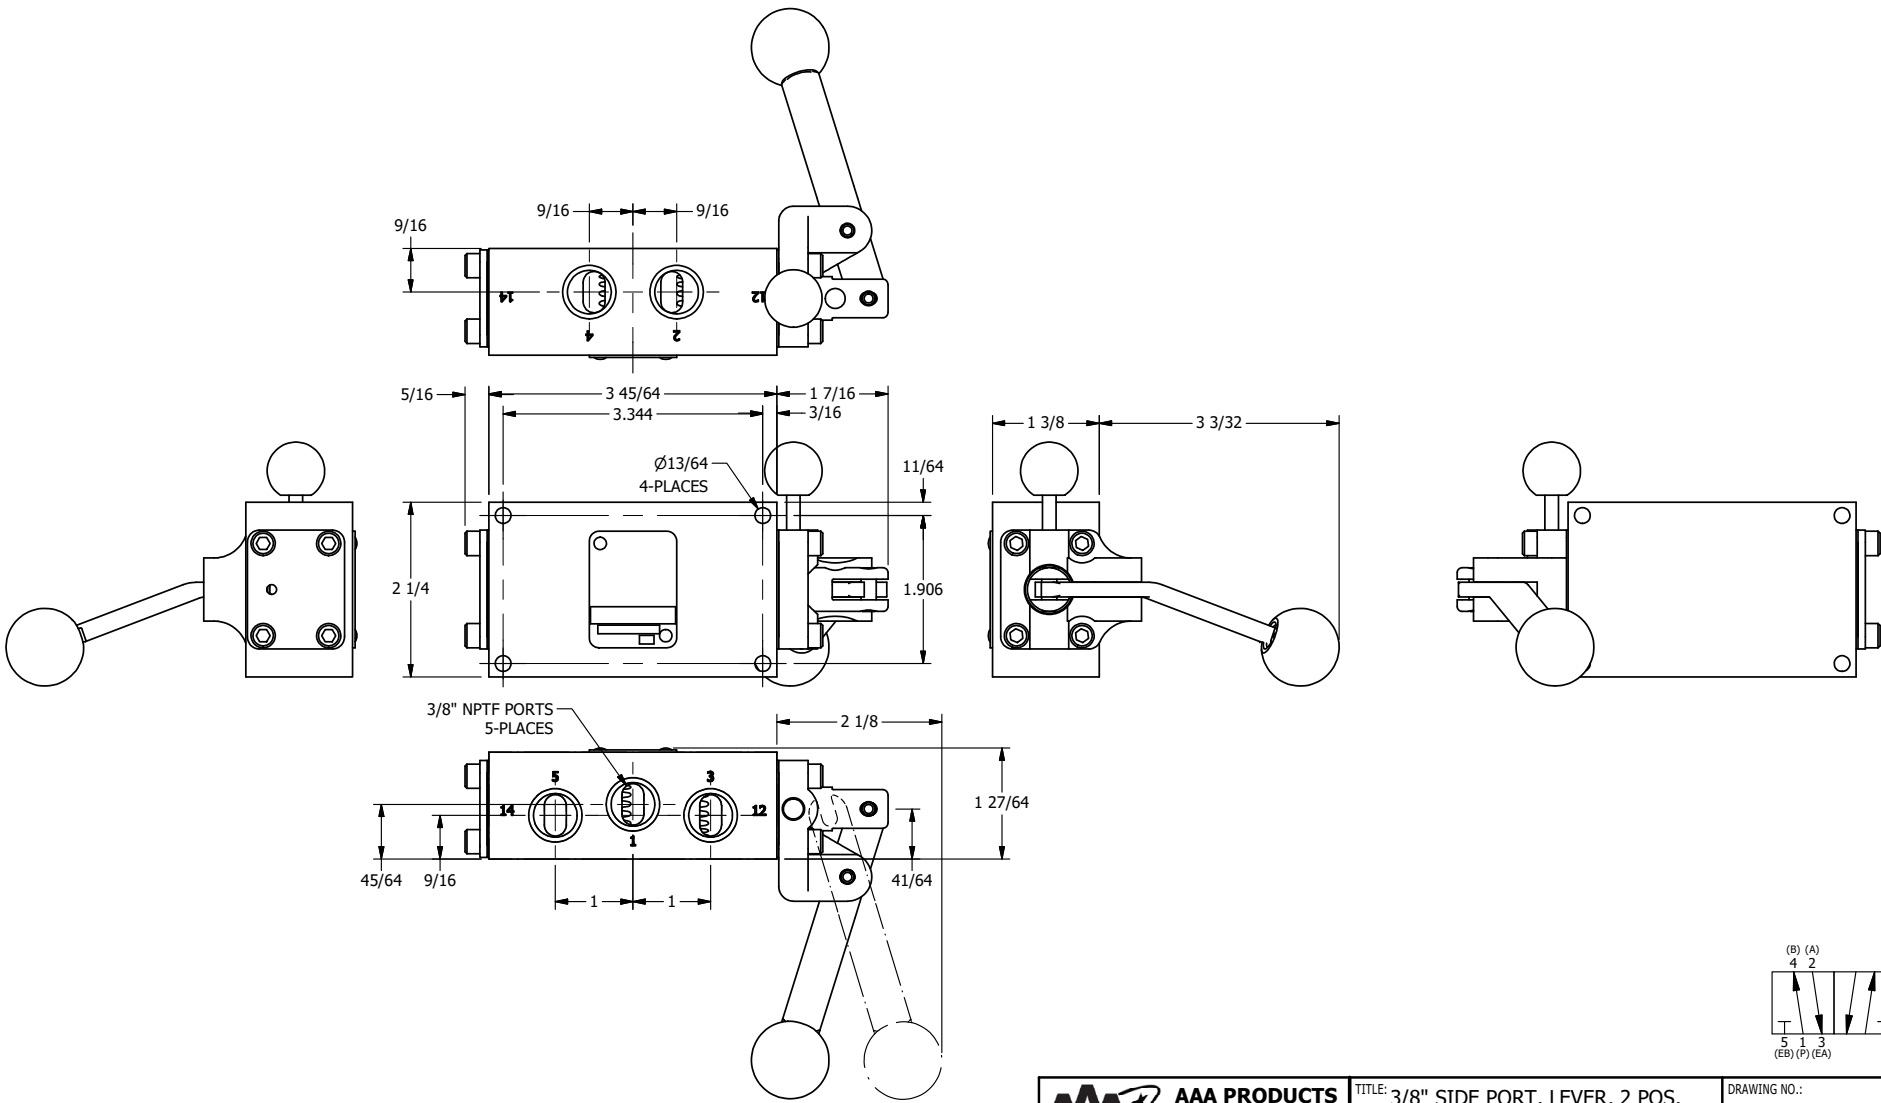

**AAA**  
PRODUCTS  
INTERNATIONAL

**AAA PRODUCTS INTERNATIONAL**  
7114 Harry Hines Blvd  
Dallas, TX 75235

TITLE: 3/8" SIDE PORT, LEVER, 2 POS,  
PIN LOCK A & C, LEVER RTRN,  
LVR BENT RIGHT, RED KNOB, 108D LVR

DRAWING NO.:  
DIM\_HE3BREJT

THE INFORMATION CONTAINED WITHIN THIS DOCUMENT IS PROPRIETARY TO AAA PRODUCTS AND MAY NOT BE DISCLOSED WITHOUT PRIOR WRITTEN CONSENT

4

3

2

1