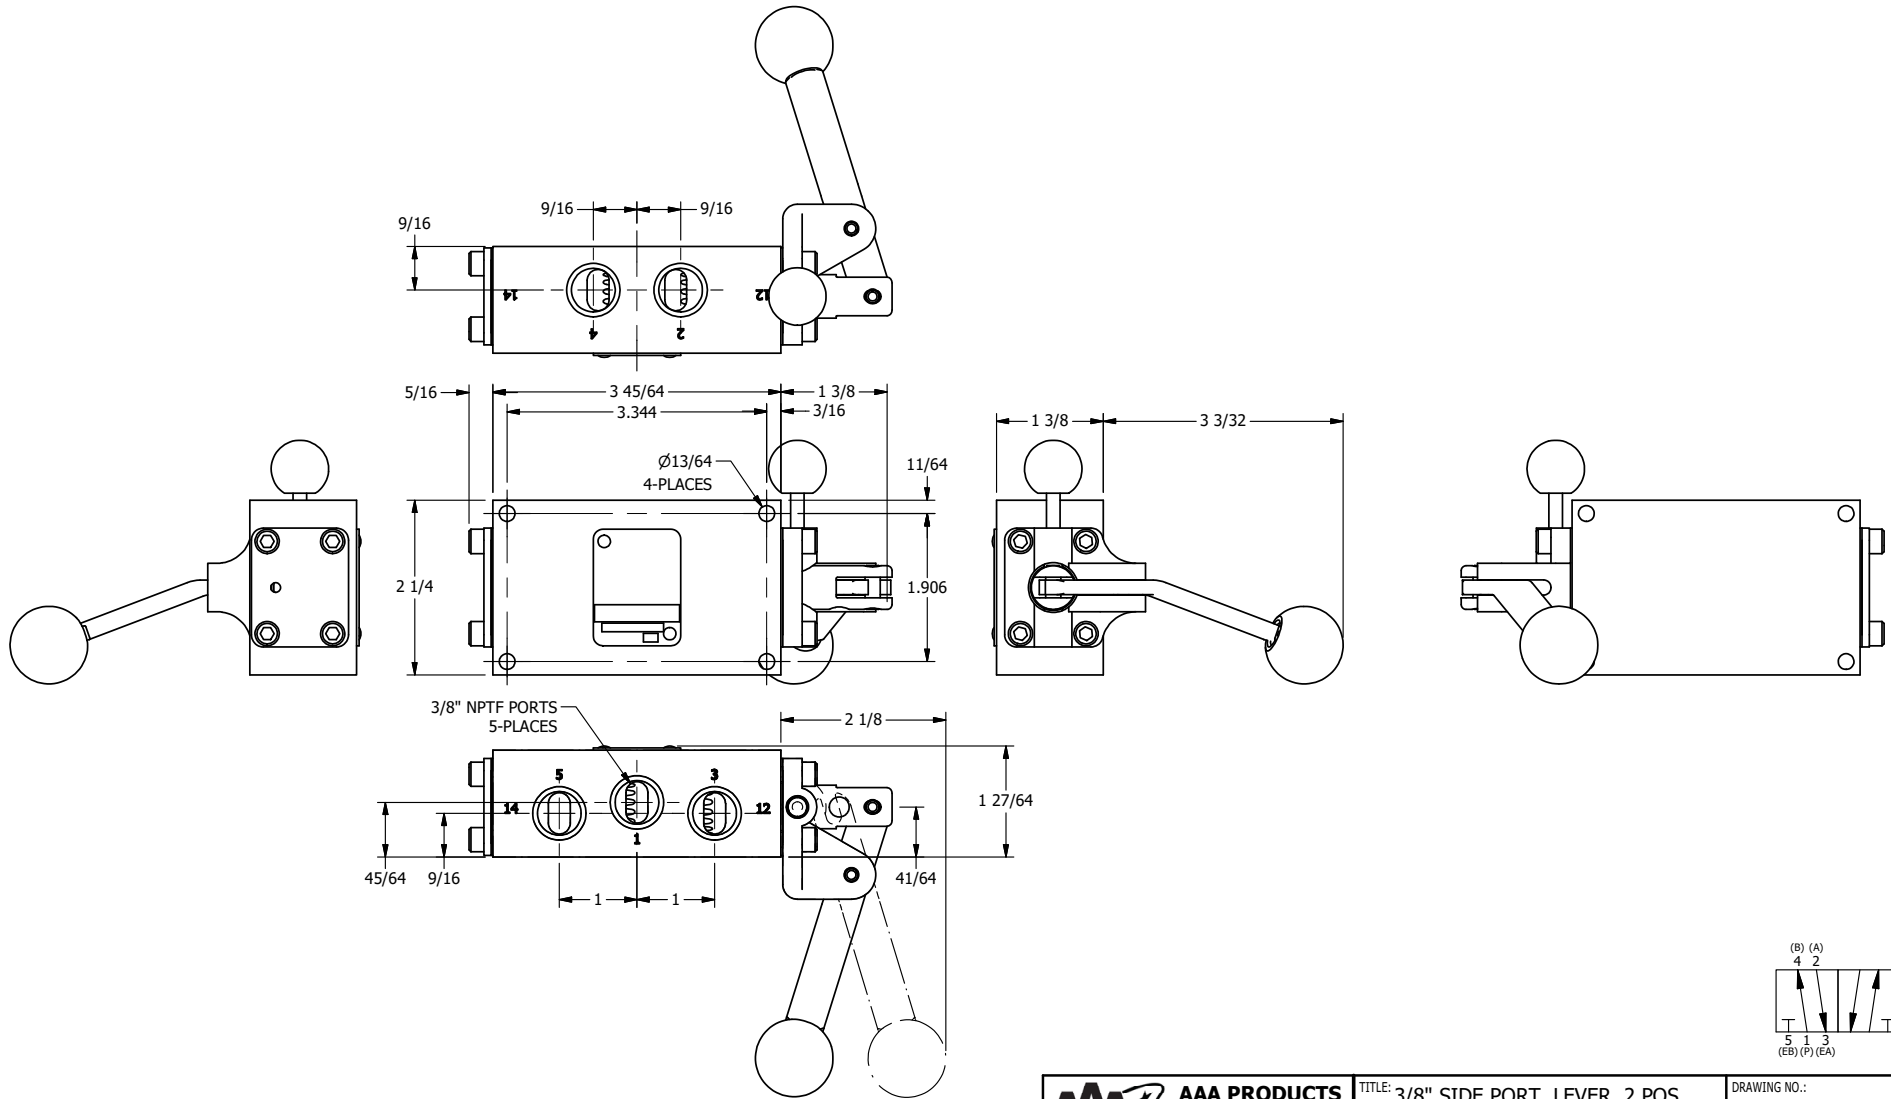

4

3

2

1

B

B

A

A

AAA
PRODUCTS
INTERNATIONAL

**AAA PRODUCTS
INTERNATIONAL**
7114 Harry Hines Blvd
Dallas, TX 75235

TITLE: 3/8" SIDE PORT, LEVER, 2 POS,
PIN LOCK A & C, LVR BENT RGHT,
HVY DTY, RED KNOB, 108D LVR

DRAWING NO.:
DIM_HE3BREHJT