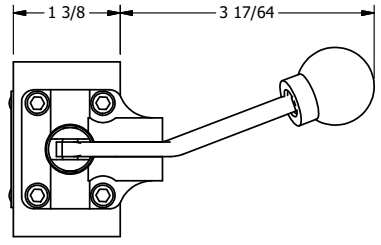

AAA
PRODUCTS
INTERNATIONAL

**AAA PRODUCTS
INTERNATIONAL**
7114 Harry Hines Blvd
Dallas, TX 75235

TITLE: 3/8" SIDE PORT, LEVER, 2 POS,
FRICTION POS, LEVER RTRN,
LVR BENT LFT, 180D LEVER

DRAWING NO.:
DIM_HE3BLT