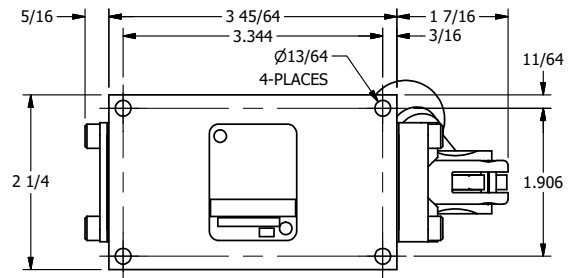

AAA
PRODUCTS
INTERNATIONAL

**AAA PRODUCTS
INTERNATIONAL**
7114 Harry Hines Blvd
Dallas, TX 75235

TITLE: 3/8" SIDE PORT, LEVER, 2 POS,
FRICTION POS, LEVER RTRN,
LVR BENT LFT, 180D LEVER

DRAWING NO.:
DIM_HE3BLT