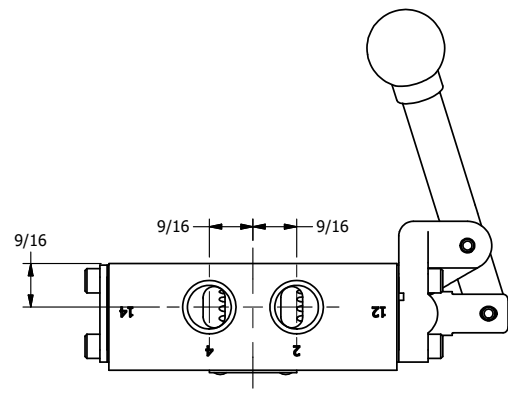

AAA
PRODUCTS
INTERNATIONAL

**AAA PRODUCTS
INTERNATIONAL**
7114 Harry Hines Blvd
Dallas, TX 75235

TITLE: 3/8" SIDE PORT, LEVER, 2 POS,
FRICTION POS, LEVER RTRN,
LVR BENT LFT, 180D LEVER

DRAWING NO.:
DIM_HE3BLT