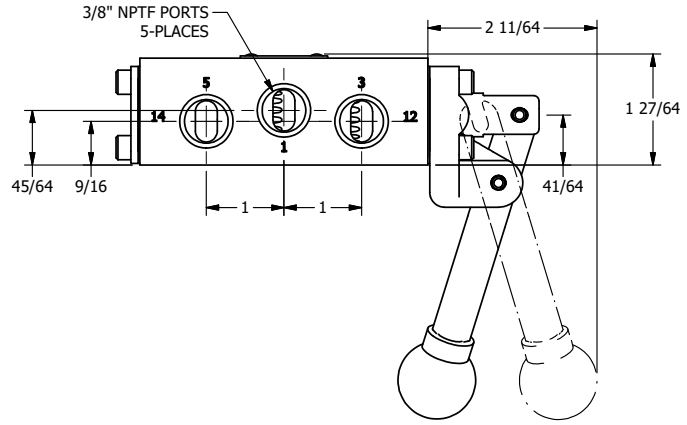

AAA
PRODUCTS
INTERNATIONAL

**AAA PRODUCTS
INTERNATIONAL**
7114 Harry Hines Blvd
Dallas, TX 75235

TITLE: 3/8" SIDE PORT, LEVER, 2 POS,
FRICTION POS, LEVER RTRN,
LVR BENT LFT, 180D LEVER

DRAWING NO.:
DIM_HE3BLT