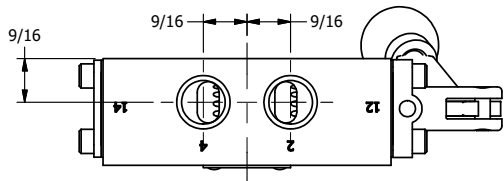

4

3

2

1

**AAA**  
PRODUCTS  
INTERNATIONAL

**AAA PRODUCTS  
INTERNATIONAL**  
7114 Harry Hines Blvd  
Dallas, TX 75235

TITLE: 3/8" SIDE PORT, LEVER, 2 POS,  
FRICTION POS, LEVER RTRN,  
LVR BENT LFT, 270D LEVER

DRAWING NO.:  
DIM\_HE3BLRT

THE INFORMATION CONTAINED WITHIN THIS DOCUMENT IS PROPRIETARY TO AAA PRODUCTS AND MAY NOT BE DISCLOSED WITHOUT PRIOR WRITTEN CONSENT

4

3

2

1

B

B