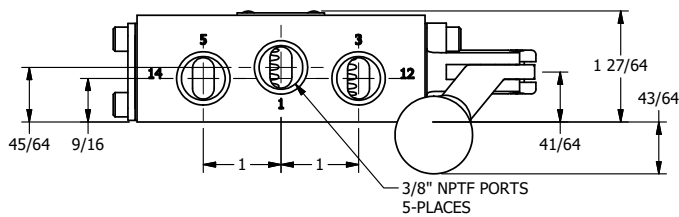

4

3

2

1

**AAA**  
PRODUCTS  
INTERNATIONAL

**AAA PRODUCTS  
INTERNATIONAL**  
7114 Harry Hines Blvd  
Dallas, TX 75235

TITLE: 3/8" SIDE PORT, LEVER, 2 POS,  
FRICTION POS, LEVER RTRN,  
LVR BENT LFT, 270D LEVER

DRAWING NO.:  
DIM\_HE3BLRT

THE INFORMATION CONTAINED WITHIN THIS DOCUMENT IS PROPRIETARY TO AAA PRODUCTS AND MAY NOT BE DISCLOSED WITHOUT PRIOR WRITTEN CONSENT

4

3

2

1

B

B