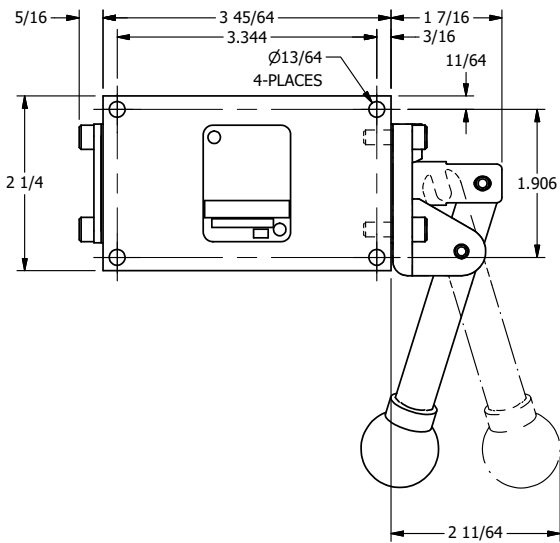

4

3

2

1

**AAA**  
PRODUCTS  
INTERNATIONAL

**AAA PRODUCTS  
INTERNATIONAL**  
7114 Harry Hines Blvd  
Dallas, TX 75235

TITLE: 3/8" SIDE PORT, LEVER, 2 POS,  
FRICTION POS, LEVER RTRN,  
LVR BENT LFT, 270D LEVER

DRAWING NO.:  
DIM\_HE3BLRT

THE INFORMATION CONTAINED WITHIN THIS DOCUMENT IS PROPRIETARY TO AAA PRODUCTS AND MAY NOT BE DISCLOSED WITHOUT PRIOR WRITTEN CONSENT

4

3

2

1

B

B