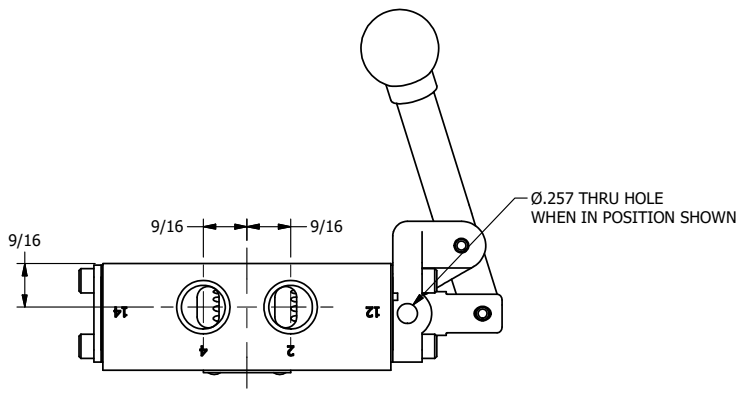

4

3

2

1

B

B

A

A

4

3

2

1

AAA
PRODUCTS
INTERNATIONAL

**AAA PRODUCTS
INTERNATIONAL**
7114 Harry Hines Blvd
Dallas, TX 75235

TITLE: 3/8" SIDE PORT, LEVER, 2 POS,
FRCTN POS, LVR RTRN, BENT LVR LFT,
LOCKOUT C, 180D LVR

DRAWING NO.:
DIM_HE3BLL0T

THE INFORMATION CONTAINED WITHIN THIS DOCUMENT IS PROPRIETARY TO AAA PRODUCTS AND MAY NOT BE DISCLOSED WITHOUT PRIOR WRITTEN CONSENT