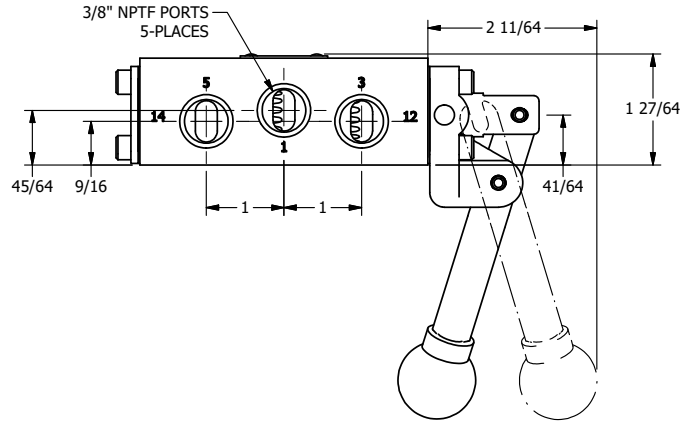

4

3

2

1

B

B

A

A

4

3

2

1

AAA
PRODUCTS
INTERNATIONAL

**AAA PRODUCTS
INTERNATIONAL**
7114 Harry Hines Blvd
Dallas, TX 75235

TITLE: 3/8" SIDE PORT, LEVER, 2 POS,
FRCTN POS, LVR RTRN, BENT LVR LFT,
LOCKOUT C, 180D LVR

DRAWING NO.:
DIM_HE3BLL0T

THE INFORMATION CONTAINED WITHIN THIS DOCUMENT IS PROPRIETARY TO AAA PRODUCTS AND MAY NOT BE DISCLOSED WITHOUT PRIOR WRITTEN CONSENT