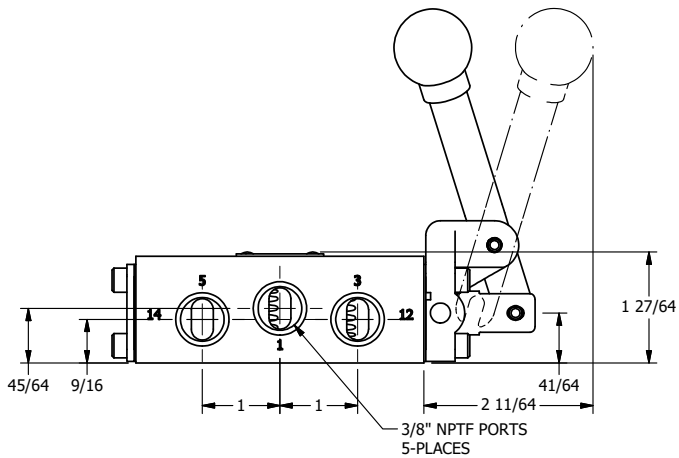

4

3

2

1

AAA
PRODUCTS
INTERNATIONAL
7114 Harry Hines Blvd
Dallas, TX 75235

TITLE: 3/8" SIDE PORT, LEVER, 2 POS,
FRICTION POS, LEVER RTRN,
LVR BENT LFT, LOCKOUT POS C

DRAWING NO.:
DIM_HE3BLLO

4