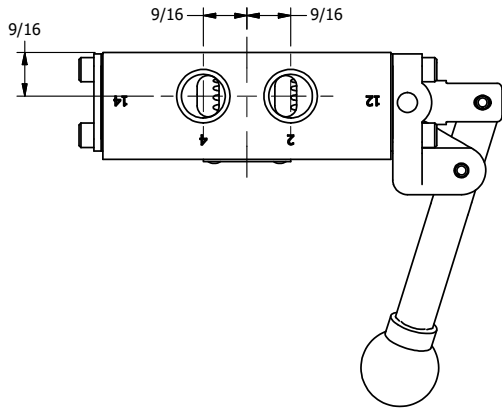

4

3

2

1

AAA
PRODUCTS
INTERNATIONAL
7114 Harry Hines Blvd
Dallas, TX 75235

TITLE: 3/8" SIDE PORT, LEVER, 2 POS,
FRICTION POS, LEVER RTRN,
LVR BENT LFT, LOCKOUT POS C

DRAWING NO.:
DIM_HE3BLLO

4