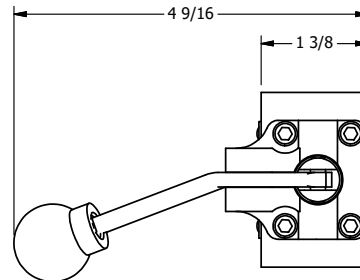

4

3

2

1

AAA
PRODUCTS
INTERNATIONAL
7114 Harry Hines Blvd
Dallas, TX 75235

TITLE: 3/8" SIDE PORT, LEVER, 2 POS,
FRICTION POS, LEVER RTRN,
LVR BENT LFT, LOCKOUT POS C

DRAWING NO.:
DIM_HE3BLLO

4