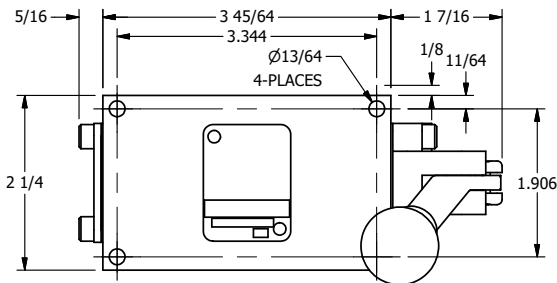

4

3

2

1

AAA
PRODUCTS
INTERNATIONAL
7114 Harry Hines Blvd
Dallas, TX 75235

TITLE: 3/8" SIDE PORT, LEVER, 2 POS,
FRICTION POS, LEVER RTRN,
LVR BENT LFT, LOCKOUT POS C

DRAWING NO.:
DIM_HE3BLLO

4