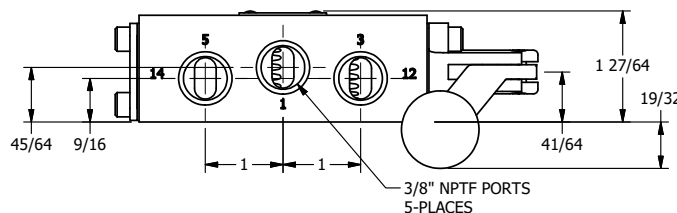

4

3

2

1

AAA
PRODUCTS
INTERNATIONAL

**AAA PRODUCTS
INTERNATIONAL**
7114 Harry Hines Blvd
Dallas, TX 75235

TITLE: 3/8" SIDE PORT, LEVER, 2 POS,
FRCTN POS, LVR RTRN, BENT LVR LFT,
RED KNOB, 270D LEVER

DRAWING NO.:
DIM_HE3BLJRT