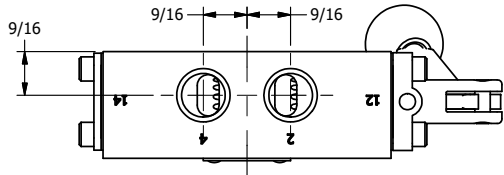

4

3

2

1

AAA
PRODUCTS
INTERNATIONAL

**AAA PRODUCTS
INTERNATIONAL**
7114 Harry Hines Blvd
Dallas, TX 75235

TITLE: 3/8" SIDE PORT, LEVER, 2 POS,
FRCTN POS, LVR RTRN, BENT LVR LFT,
RED KNOB, 270D LEVER

DRAWING NO.:
DIM_HE3BLJRT