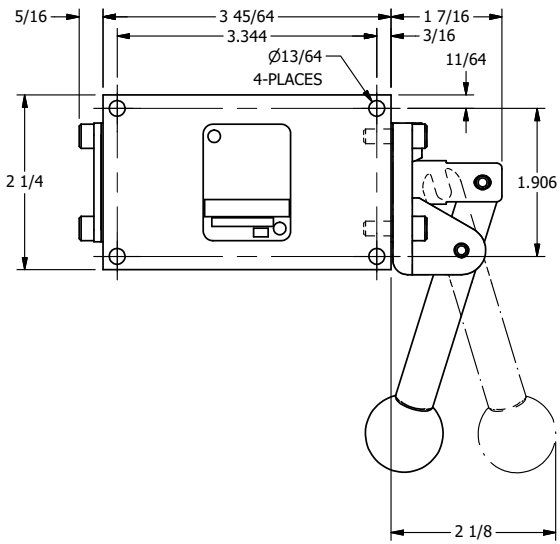

4

3

2

1

AAA
PRODUCTS
INTERNATIONAL

**AAA PRODUCTS
INTERNATIONAL**
7114 Harry Hines Blvd
Dallas, TX 75235

TITLE: 3/8" SIDE PORT, LEVER, 2 POS,
FRCTN POS, LVR RTRN, BENT LVR LFT,
RED KNOB, 270D LEVER

DRAWING NO.:
DIM_HE3BLJRT