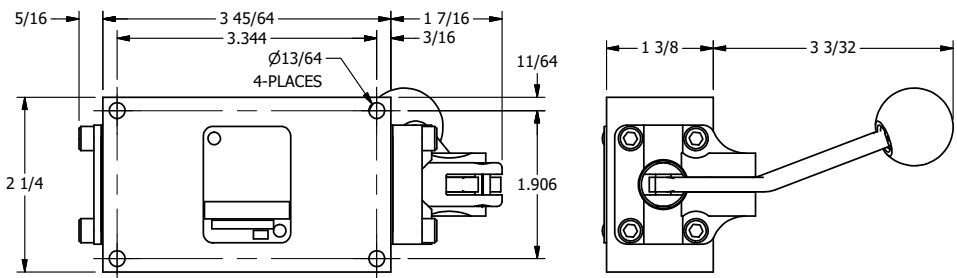

4

3

2

1

B

B

A

A

4

3

2

1

B

B

AAA
PRODUCTS
INTERNATIONAL

**AAA PRODUCTS
INTERNATIONAL**
7114 Harry Hines Blvd
Dallas, TX 75235

TITLE: 3/8" SIDE PORT, LEVER, 2 POS,
FRCTN POS, LVR RTRN, BENT LVR LFT,
RED KNOB, LOCKOUT C, 180D LVR

DRAWING NO.:
DIM_HE3BLJLOT

THE INFORMATION CONTAINED WITHIN THIS DOCUMENT IS PROPRIETARY TO AAA PRODUCTS AND MAY NOT BE DISCLOSED WITHOUT PRIOR WRITTEN CONSENT