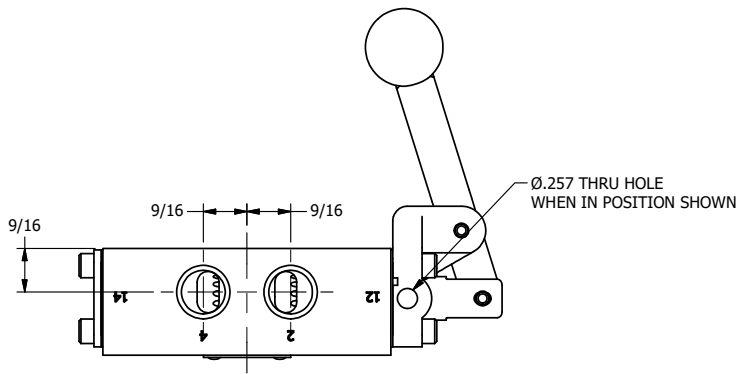

4

3

2

1

B

B

A

A

4

3

2

1

B

B

AAA
PRODUCTS
INTERNATIONAL

**AAA PRODUCTS
INTERNATIONAL**
7114 Harry Hines Blvd
Dallas, TX 75235

TITLE: 3/8" SIDE PORT, LEVER, 2 POS,
FRCTN POS, LVR RTRN, BENT LVR LFT,
RED KNOB, LOCKOUT C, 180D LVR

DRAWING NO.:
DIM_HE3BLJLOT

THE INFORMATION CONTAINED WITHIN THIS DOCUMENT IS PROPRIETARY TO AAA PRODUCTS AND MAY NOT BE DISCLOSED WITHOUT PRIOR WRITTEN CONSENT