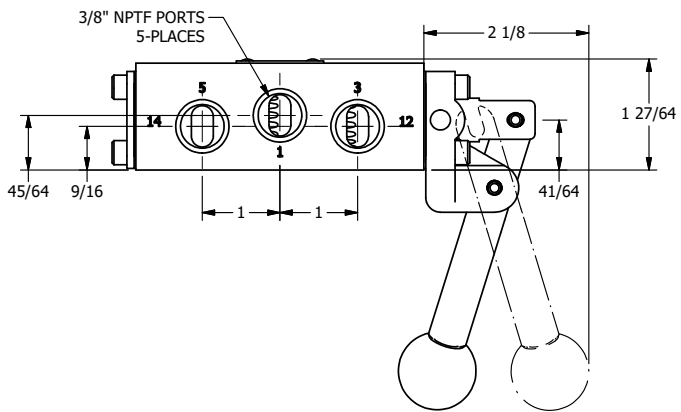

4

3

2

1

B

B

AAA
PRODUCTS
INTERNATIONAL

**AAA PRODUCTS
INTERNATIONAL**
7114 Harry Hines Blvd
Dallas, TX 75235

TITLE: 3/8" SIDE PORT, LEVER, 2 POS,
FRCTN POS, LVR RTRN, BENT LVR LFT,
RED KNOB, LOCKOUT C, 180D LVR

DRAWING NO.:
DIM_HE3BLJLOT

THE INFORMATION CONTAINED WITHIN THIS DOCUMENT IS PROPRIETARY TO AAA PRODUCTS AND MAY NOT BE DISCLOSED WITHOUT PRIOR WRITTEN CONSENT