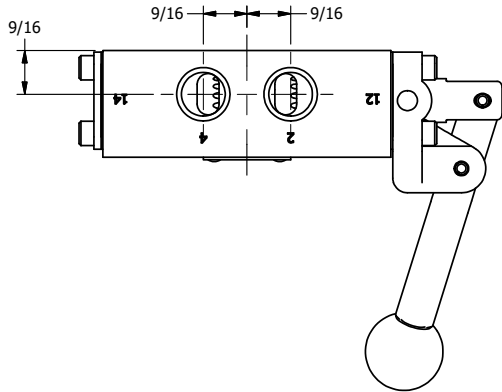

4

3

2

1

**AAA**  
PRODUCTS  
INTERNATIONAL

**AAA PRODUCTS INTERNATIONAL**  
7114 Harry Hines Blvd  
Dallas, TX 75235

TITLE: 3/8" SIDE PORT, LEVER, 2 POS,  
FRCTN POS, LVR RTRN, BENT LVR LFT,  
RED KNOB, LOCKOUT POS C

DRAWING NO.:  
DIM\_HE3BLJLO

THE INFORMATION CONTAINED WITHIN THIS DOCUMENT IS PROPRIETARY TO AAA PRODUCTS AND MAY NOT BE DISCLOSED WITHOUT PRIOR WRITTEN CONSENT

4

3

2

1

B

B