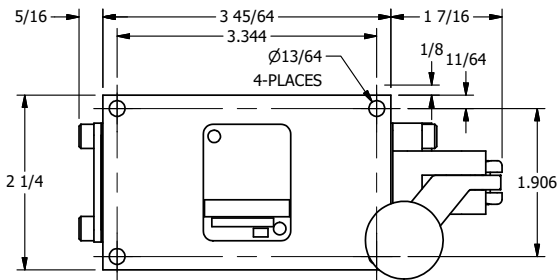

4

3

2

1

**AAA**  
PRODUCTS  
INTERNATIONAL

**AAA PRODUCTS INTERNATIONAL**  
7114 Harry Hines Blvd  
Dallas, TX 75235

TITLE: 3/8" SIDE PORT, LEVER, 2 POS,  
FRCTN POS, LVR RTRN, BENT LVR LFT,  
RED KNOB, LOCKOUT POS C

DRAWING NO.:  
DIM\_HE3BLJLO

THE INFORMATION CONTAINED WITHIN THIS DOCUMENT IS PROPRIETARY TO AAA PRODUCTS AND MAY NOT BE DISCLOSED WITHOUT PRIOR WRITTEN CONSENT

4

3

2

1

B

B