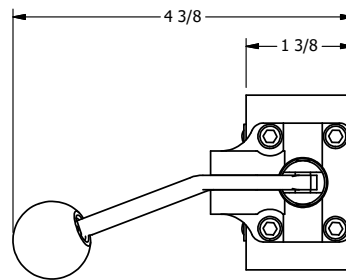

4

3

2

1

**AAA**  
PRODUCTS  
INTERNATIONAL

**AAA PRODUCTS INTERNATIONAL**  
7114 Harry Hines Blvd  
Dallas, TX 75235

TITLE: 3/8" SIDE PORT, LEVER, 2 POS,  
FRCTN POS, LVR RTRN, BENT LVR LFT,  
RED KNOB, LOCKOUT POS C

DRAWING NO.:  
DIM\_HE3BLJLO

THE INFORMATION CONTAINED WITHIN THIS DOCUMENT IS PROPRIETARY TO AAA PRODUCTS AND MAY NOT BE DISCLOSED WITHOUT PRIOR WRITTEN CONSENT

4

3

2

1

B

B