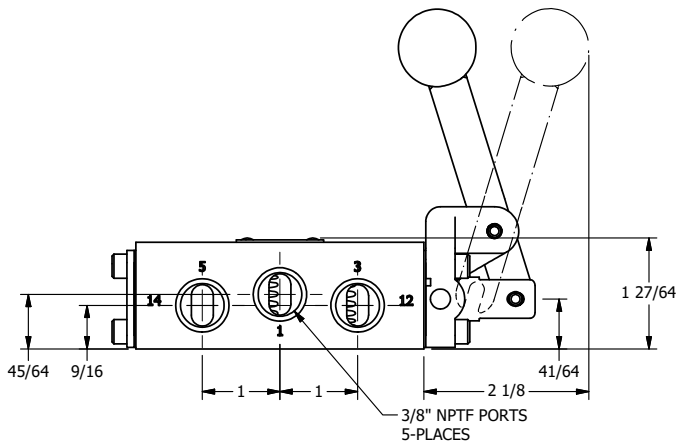

4

3

2

1

**AAA**  
PRODUCTS  
INTERNATIONAL

**AAA PRODUCTS INTERNATIONAL**  
7114 Harry Hines Blvd  
Dallas, TX 75235

TITLE: 3/8" SIDE PORT, LEVER, 2 POS,  
FRCTN POS, LVR RTRN, BENT LVR LFT,  
RED KNOB, LOCKOUT POS C

DRAWING NO.:  
DIM\_HE3BLJLO

THE INFORMATION CONTAINED WITHIN THIS DOCUMENT IS PROPRIETARY TO AAA PRODUCTS AND MAY NOT BE DISCLOSED WITHOUT PRIOR WRITTEN CONSENT

4

3

2

1

B

B