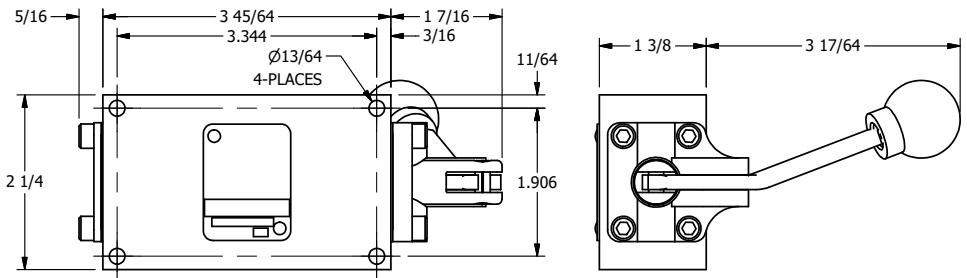

4

3

2

1

B

B

A

A

4

3

2

1

AAA
PRODUCTS
INTERNATIONAL

AAA PRODUCTS INTERNATIONAL
7114 Harry Hines Blvd
Dallas, TX 75235

TITLE: 3/8" SIDE PORT, LEVER, 2 POS,
FRCTN POS, LVR RTRN, BENT LVR LFT,
HVY DTY, 180D LEVER

DRAWING NO.:
DIM_HE3BLHT

THE INFORMATION CONTAINED WITHIN THIS DOCUMENT IS PROPRIETARY TO AAA PRODUCTS AND MAY NOT BE DISCLOSED WITHOUT PRIOR WRITTEN CONSENT