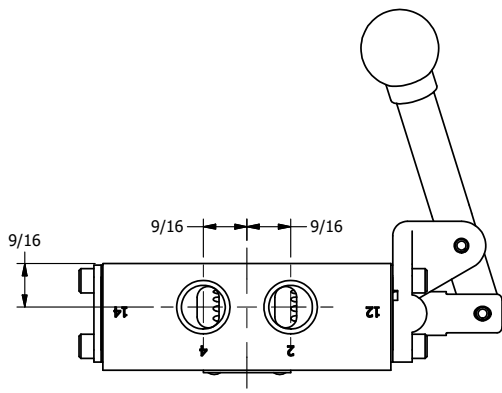

4

3

2

1

B

B

A

A

4

3

2

1

AAA
PRODUCTS
INTERNATIONAL

AAA PRODUCTS INTERNATIONAL
7114 Harry Hines Blvd
Dallas, TX 75235

TITLE: 3/8" SIDE PORT, LEVER, 2 POS,
FRCTN POS, LVR RTRN, BENT LVR LFT,
HVY DTY, 180D LEVER

DRAWING NO.:
DIM_HE3BLHT

THE INFORMATION CONTAINED WITHIN THIS DOCUMENT IS PROPRIETARY TO AAA PRODUCTS AND MAY NOT BE DISCLOSED WITHOUT PRIOR WRITTEN CONSENT