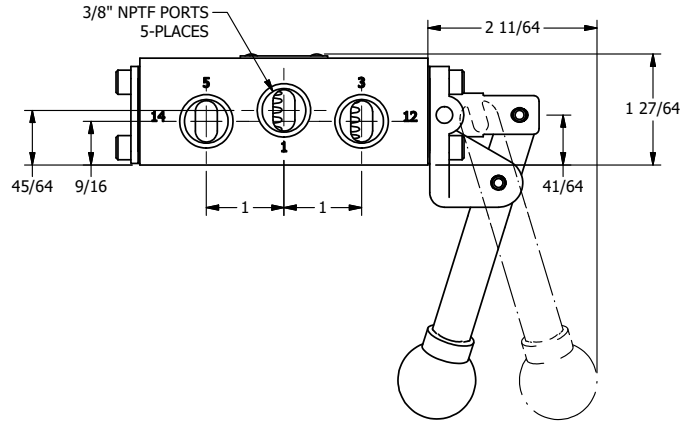

4

3

2

1

B

B

A

A

4

3

2

1

AAA
PRODUCTS
INTERNATIONAL

AAA PRODUCTS INTERNATIONAL
7114 Harry Hines Blvd
Dallas, TX 75235

TITLE: 3/8" SIDE PORT, LEVER, 2 POS,
FRCTN POS, LVR RTRN, BENT LVR LFT,
HVY DTY, 180D LEVER

DRAWING NO.:
DIM_HE3BLHT

THE INFORMATION CONTAINED WITHIN THIS DOCUMENT IS PROPRIETARY TO AAA PRODUCTS AND MAY NOT BE DISCLOSED WITHOUT PRIOR WRITTEN CONSENT