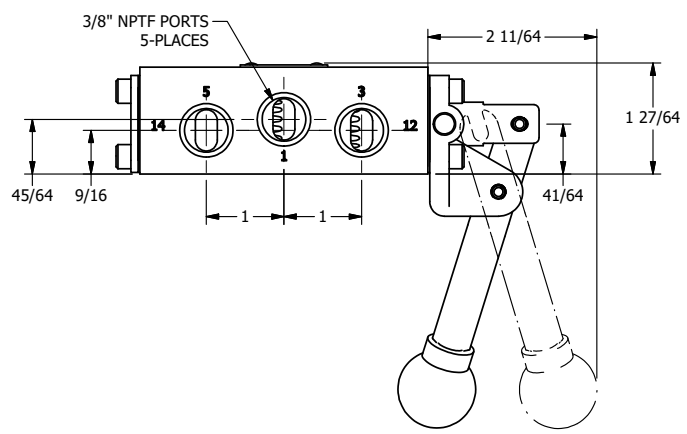

AAA
PRODUCTS
INTERNATIONAL

AAA PRODUCTS INTERNATIONAL
7114 Harry Hines Blvd
Dallas, TX 75235

TITLE: 3/8" SIDE PORT, LEVER, 2 POS,
FRCTN POS, LVR RTRN, BENT LVR LFT,
HVY DTY, LOCKOUT C, 180D LVR

DRAWING NO.:
DIM_HE3BLHLOT