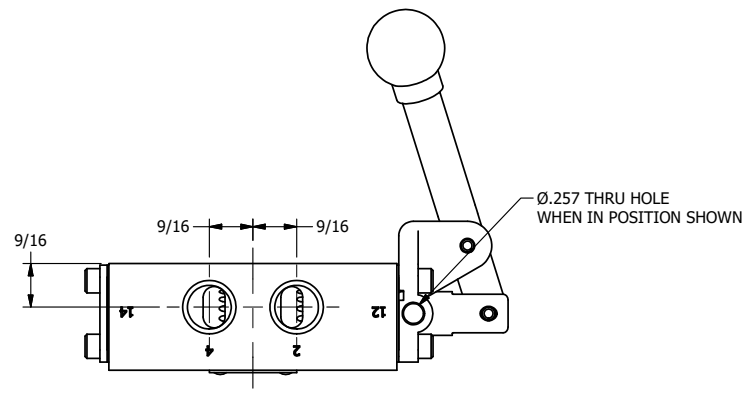

AAA
PRODUCTS
INTERNATIONAL

AAA PRODUCTS INTERNATIONAL
7114 Harry Hines Blvd
Dallas, TX 75235

TITLE: 3/8" SIDE PORT, LEVER, 2 POS,
FRCTN POS, LVR RTRN, BENT LVR LFT,
HVY DTY, LOCKOUT C, 180D LVR

DRAWING NO.:
DIM_HE3BLHLOT