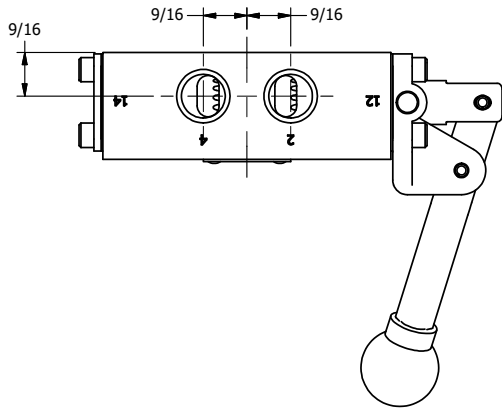

4

3

2

1

**AAA**  
PRODUCTS  
INTERNATIONAL  
7114 Harry Hines Blvd  
Dallas, TX 75235

TITLE: 3/8" SIDE PORT, LEVER, 2 POS,  
FRCTN POS, LVR RTRN, BENT LVR LFT,  
HVY DTY, LOCKOUT POS C

DRAWING NO.:  
DIM\_HE3BLHLO