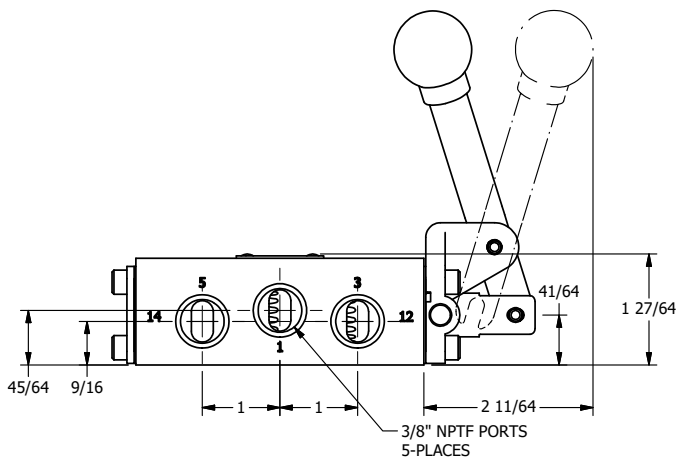

4

3

2

1

**AAA**  
PRODUCTS  
INTERNATIONAL  
7114 Harry Hines Blvd  
Dallas, TX 75235

TITLE: 3/8" SIDE PORT, LEVER, 2 POS,  
FRCTN POS, LVR RTRN, BENT LVR LFT,  
HVY DTY, LOCKOUT POS C

DRAWING NO.:  
DIM\_HE3BLHLO