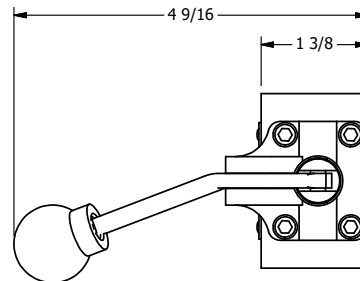

4

3

2

1

**AAA**  
PRODUCTS  
INTERNATIONAL  
7114 Harry Hines Blvd  
Dallas, TX 75235

TITLE: 3/8" SIDE PORT, LEVER, 2 POS,  
FRCTN POS, LVR RTRN, BENT LVR LFT,  
HVY DTY, LOCKOUT POS C

DRAWING NO.:  
DIM\_HE3BLHLO