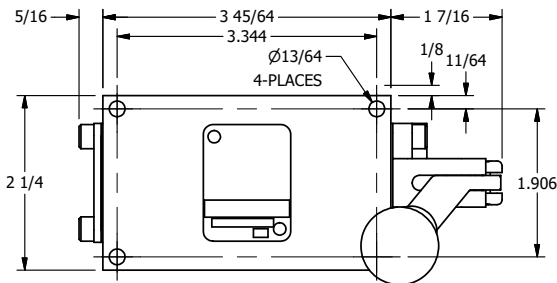

4

3

2

1

**AAA**  
PRODUCTS  
INTERNATIONAL  
7114 Harry Hines Blvd  
Dallas, TX 75235

TITLE: 3/8" SIDE PORT, LEVER, 2 POS,  
FRCTN POS, LVR RTRN, BENT LVR LFT,  
HVY DTY, LOCKOUT POS C

DRAWING NO.:  
DIM\_HE3BLHLO