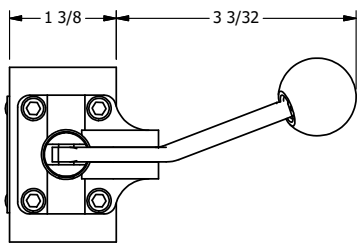

4

3

2

1

B

B

A

A

AAA
PRODUCTS
INTERNATIONAL

AAA PRODUCTS INTERNATIONAL
7114 Harry Hines Blvd
Dallas, TX 75235

TITLE: 3/8" SIDE PORT, LEVER, 2 POS,
FRCTN POS, LVR RTRN, BENT LVR LFT,
HVY DTY, RED KNOB, 180D LVR

DRAWING NO.:
DIM_HE3BLHJT