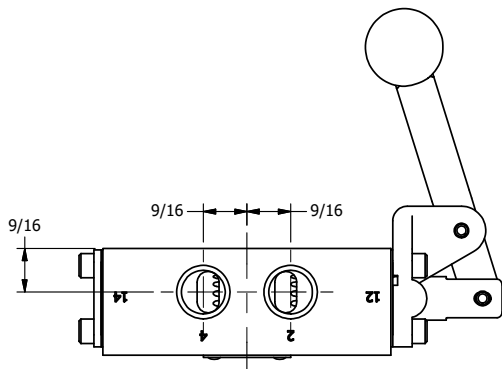

AAA
PRODUCTS
INTERNATIONAL

AAA PRODUCTS INTERNATIONAL
7114 Harry Hines Blvd
Dallas, TX 75235

TITLE: 3/8" SIDE PORT, LEVER, 2 POS,
FRCTN POS, LVR RTRN, BENT LVR LFT,
HVY DTY, RED KNOB, 180D LVR

DRAWING NO.:
DIM_HE3BLHJT