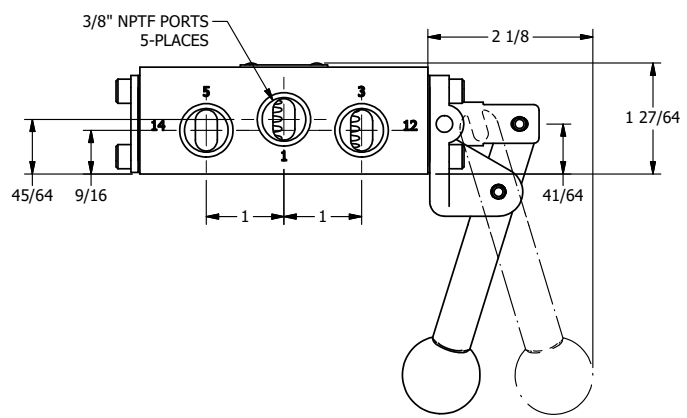

AAA
PRODUCTS
INTERNATIONAL

AAA PRODUCTS INTERNATIONAL
7114 Harry Hines Blvd
Dallas, TX 75235

TITLE: 3/8" SIDE PORT, LEVER, 2 POS,
FRCTN POS, LVR RTRN, BENT LVR LFT,
HVY DTY, RED KNOB, 180D LVR

DRAWING NO.:
DIM_HE3BLHJT