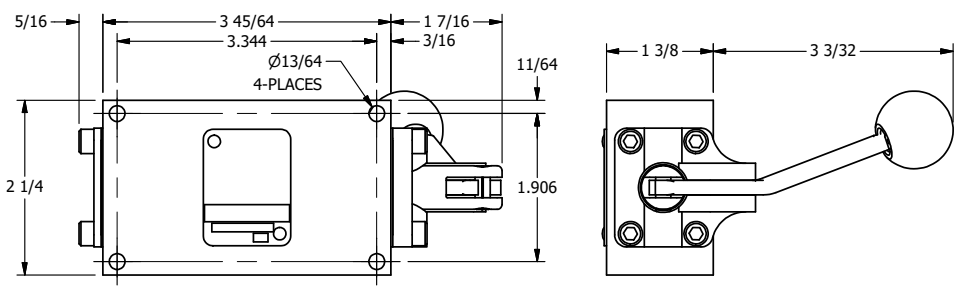

AAA
PRODUCTS
INTERNATIONAL

AAA PRODUCTS INTERNATIONAL
7114 Harry Hines Blvd
Dallas, TX 75235

TITLE: 3/8" SIDE PORT, LEVER, 2 POS,
FRCTN POS, LVR RTRN, BENT LVR LFT,
HVY DTY, RED KNOB, 180D LVR

DRAWING NO.:
DIM_HE3BLHJT