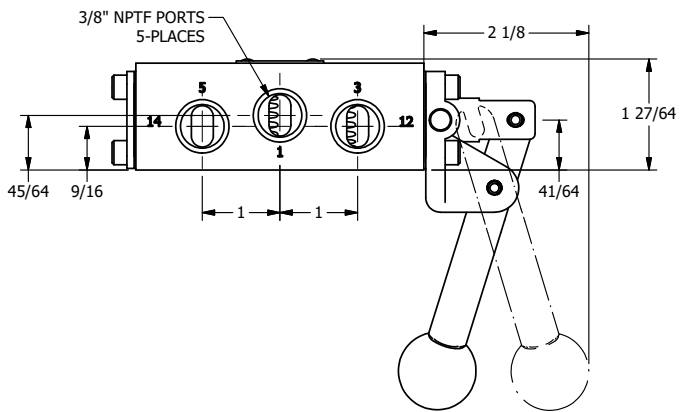

AAA
PRODUCTS
INTERNATIONAL

**AAA PRODUCTS
INTERNATIONAL**
7114 Harry Hines Blvd
Dallas, TX 75235

TITLE: 3/8" SIDE PORT, LEVER, 2 POS,
FRCTN POS, BENT LVR LFT, HVY DTY,
RED KNOB, LOCKOUT C, 180D LVR

DRAWING NO.:
DIM_HE3BLHJLOT