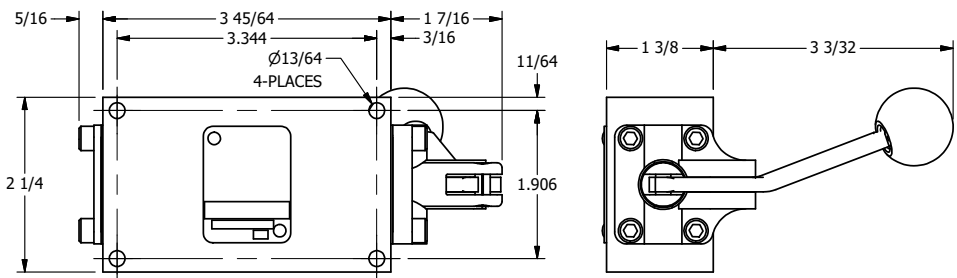

4

3

2

1

B

B

A

A

AAA
PRODUCTS
INTERNATIONAL

**AAA PRODUCTS
INTERNATIONAL**
7114 Harry Hines Blvd
Dallas, TX 75235

TITLE: 3/8" SIDE PORT, LEVER, 2 POS,
FRCTN POS, BENT LVR LFT, HVY DTY,
RED KNOB, LOCKOUT C, 180D LVR

DRAWING NO.:
DIM_HE3BLHJLOT

4

3

2

1

B

B

A

A

THE INFORMATION CONTAINED WITHIN THIS DOCUMENT IS PROPRIETARY TO AAA PRODUCTS AND MAY NOT BE DISCLOSED WITHOUT PRIOR WRITTEN CONSENT