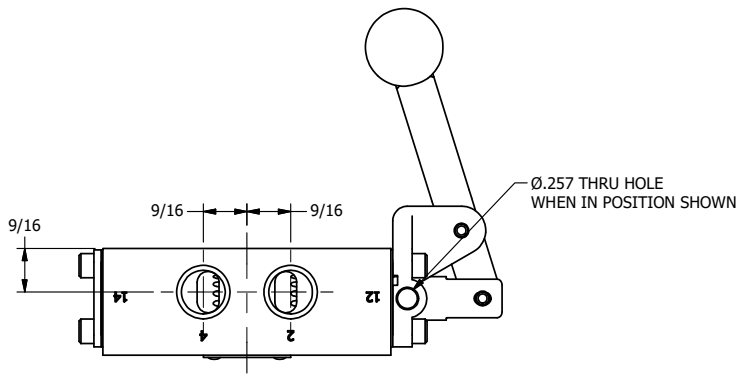

4

3

2

1

B

B

A

A

AAA
PRODUCTS
INTERNATIONAL

**AAA PRODUCTS
INTERNATIONAL**
7114 Harry Hines Blvd
Dallas, TX 75235

TITLE: 3/8" SIDE PORT, LEVER, 2 POS,
FRCTN POS, BENT LVR LFT, HVY DTY,
RED KNOB, LOCKOUT C, 180D LVR

DRAWING NO.:
DIM_HE3BLHJLOT

4

3

2

1

B

B

A

A

THE INFORMATION CONTAINED WITHIN THIS DOCUMENT IS PROPRIETARY TO AAA PRODUCTS AND MAY NOT BE DISCLOSED WITHOUT PRIOR WRITTEN CONSENT